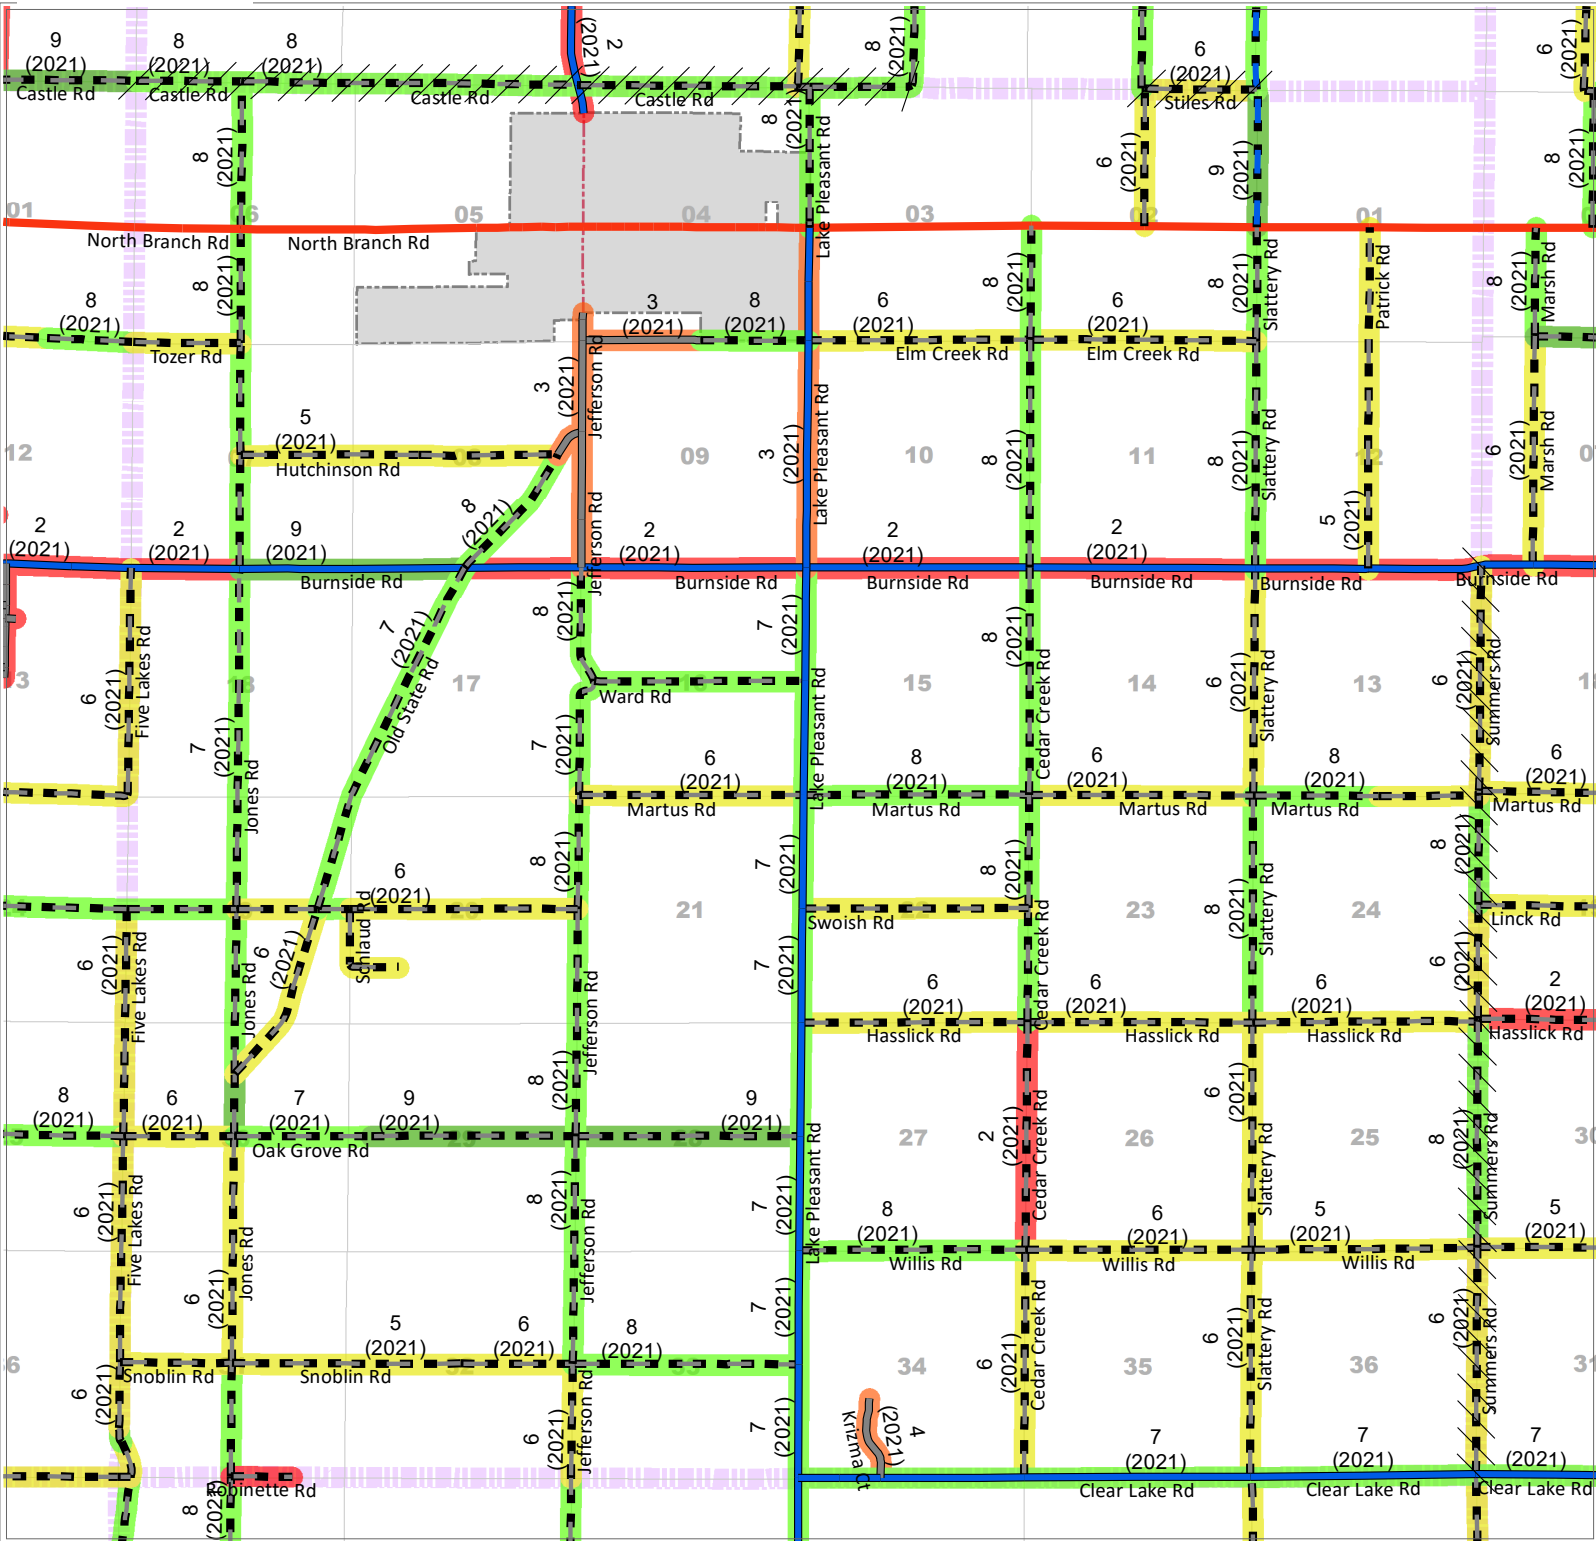

North Branch Township

PASER & IBR RATINGS

Legend - Paser / IBR

- 1 - 2 - Failure
- 3 - 4 - Poor
- 5 - 6 - Fair
- 7 - 8 - Good
- 9 - 10 - Excellent
- ## (##) Current Rating (Year)

Legend - Roads

- County Local Paved
- County Local Unpaved
- County Primary Paved
- County Primary Unpaved
- State Trunkline
- Non-LCRC Roads
- Township
- Adjacent Twp Jurisdiction

LAPEER COUNTY ROAD COMMISSION

820 DAVIS LAKE ROAD
 LAPEER, MI 48446
 Phone: 810-664-6272
 Web: www.lcrconline.com