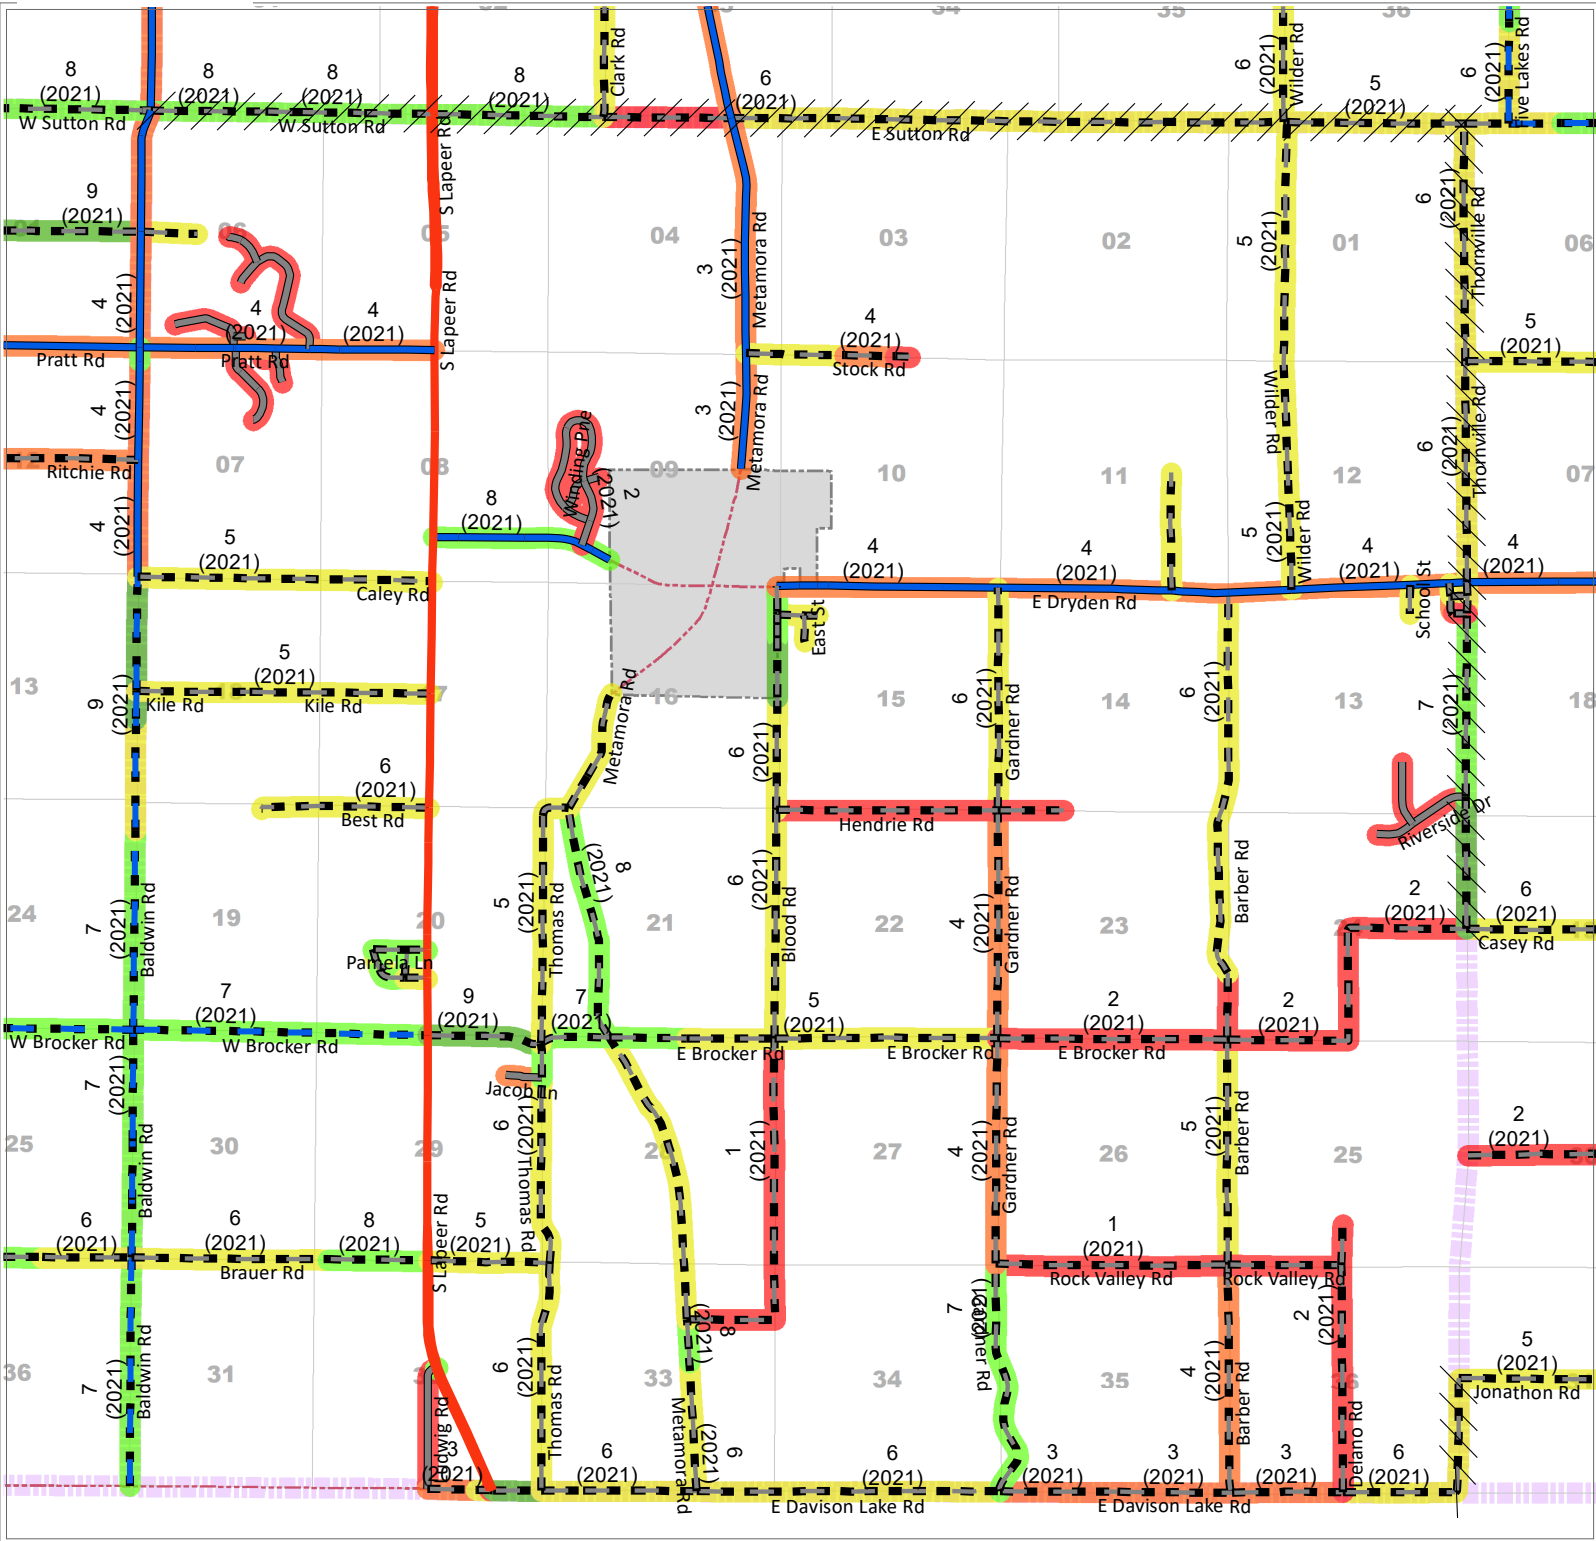

# Metamora Township

### Legend - Paser / IBR

- 1 - 2 - Failure
- 3 - 4 - Poor
- 5 - 6 - Fair
- 7 - 8 - Good
- 9 - 10 - Excellent
- ## (##) Current Rating (Year)

### Legend - Roads

- County Local Paved
- County Local Unpaved
- County Primary Paved
- County Primary Unpaved
- State Trunkline
- Non-LCRC Roads
- Township
- Adjacent Twp Jurisdiction

### LAPEER COUNTY ROAD COMMISSION

820 DAVIS LAKE ROAD  
 LAPEER, MI 48446  
 Phone: 810-664-6272  
 Web: www.lcrconline.com