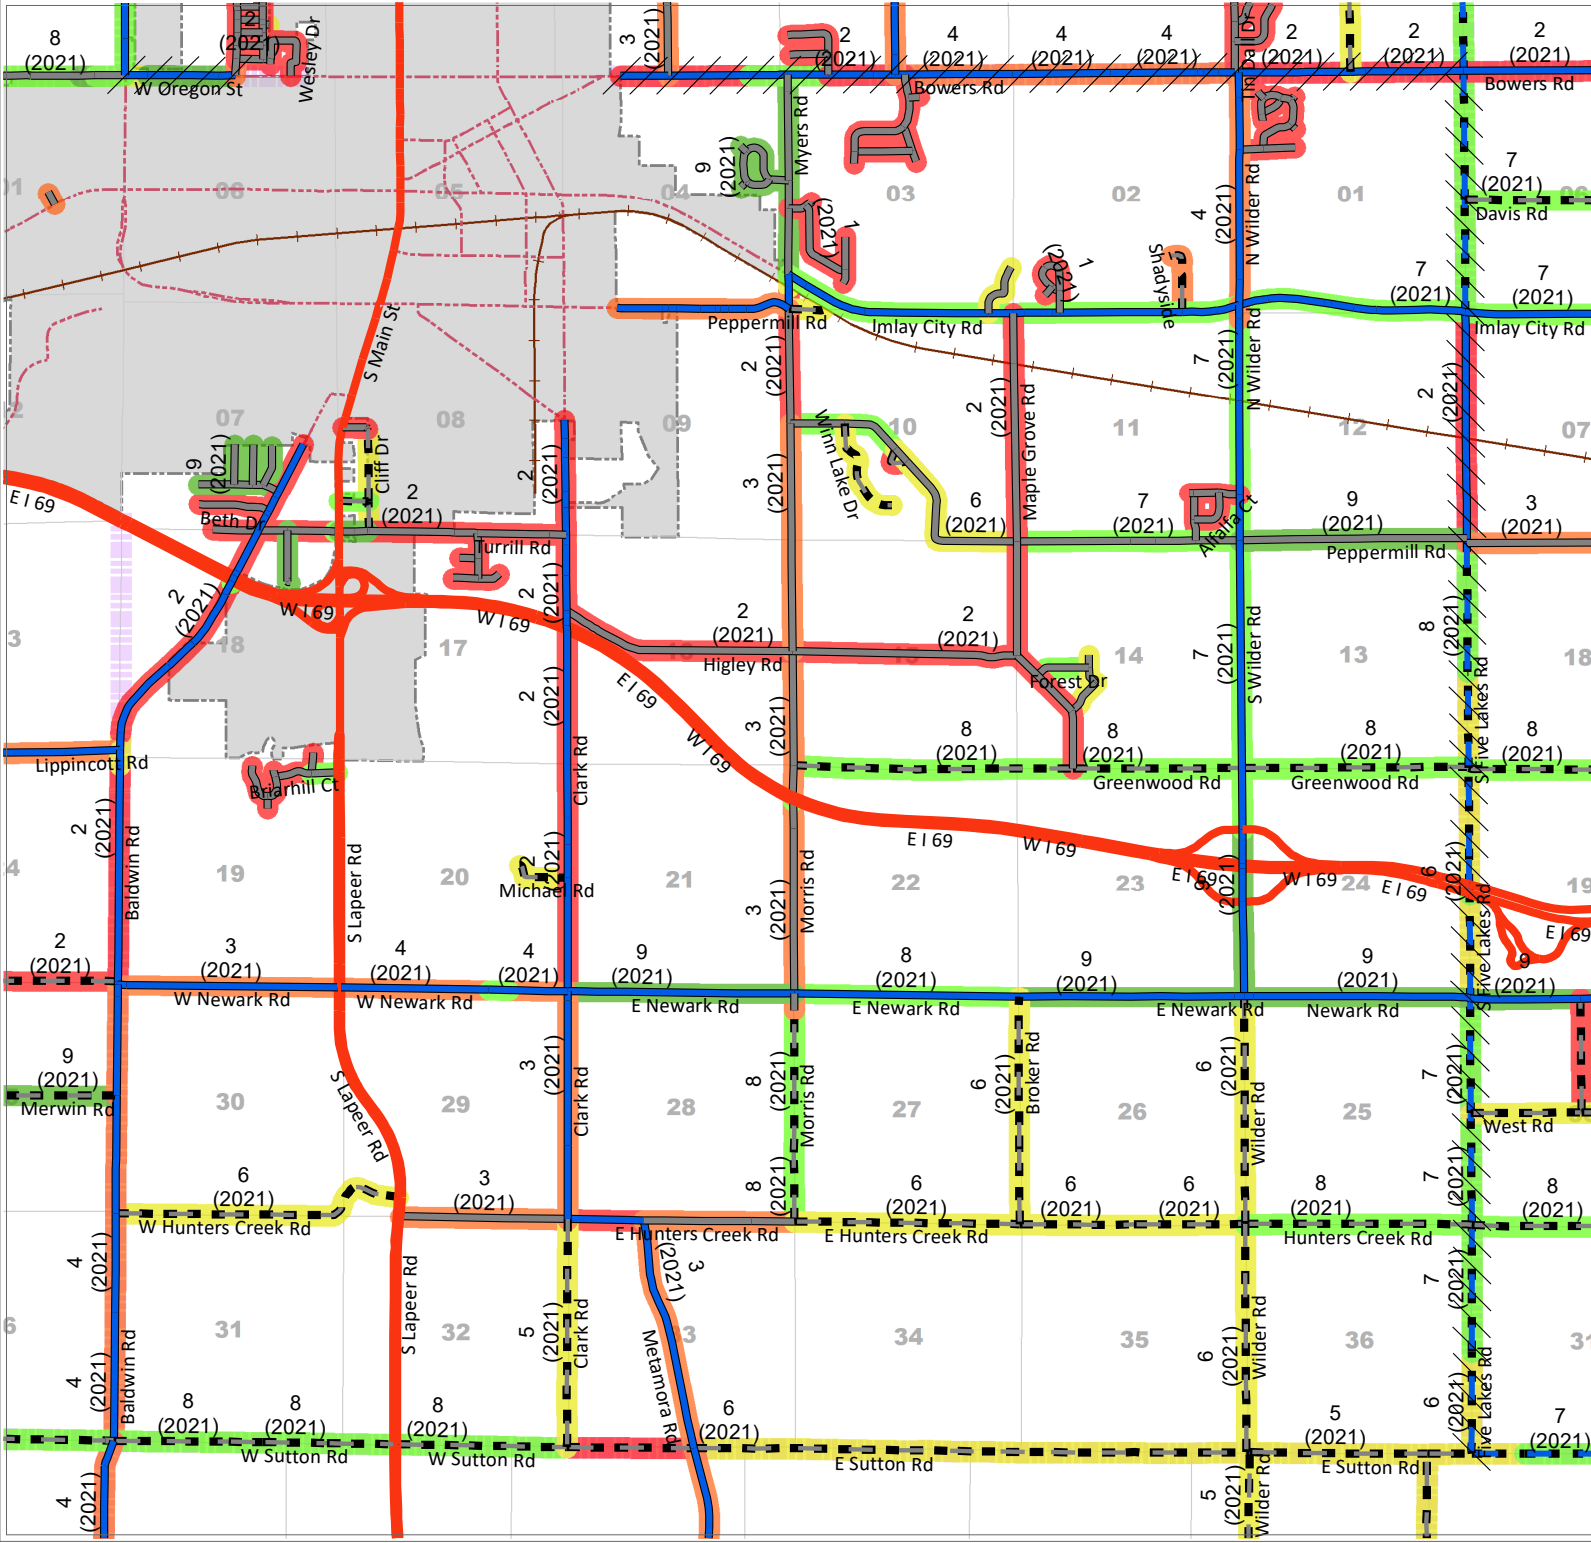

Lapeer Township

PASER & IBR RATINGS

Legend - Paser / IBR

- 1 - 2 - Failure
- 3 - 4 - Poor
- 5 - 6 - Fair
- 7 - 8 - Good
- 9 - 10 - Excellent

(##) Current Rating (Year)

Legend - Roads

- County Local Paved
- County Local Unpaved
- County Primary Paved
- County Primary Unpaved
- State Trunkline
- Non-LCRC Roads
- Township
- Adjacent Twp Jurisdiction

LAPEER COUNTY ROAD COMMISSION

820 DAVIS LAKE ROAD
 LAPEER, MI 48446
 Phone: 810-664-6272
 Web: www.lcrconline.com