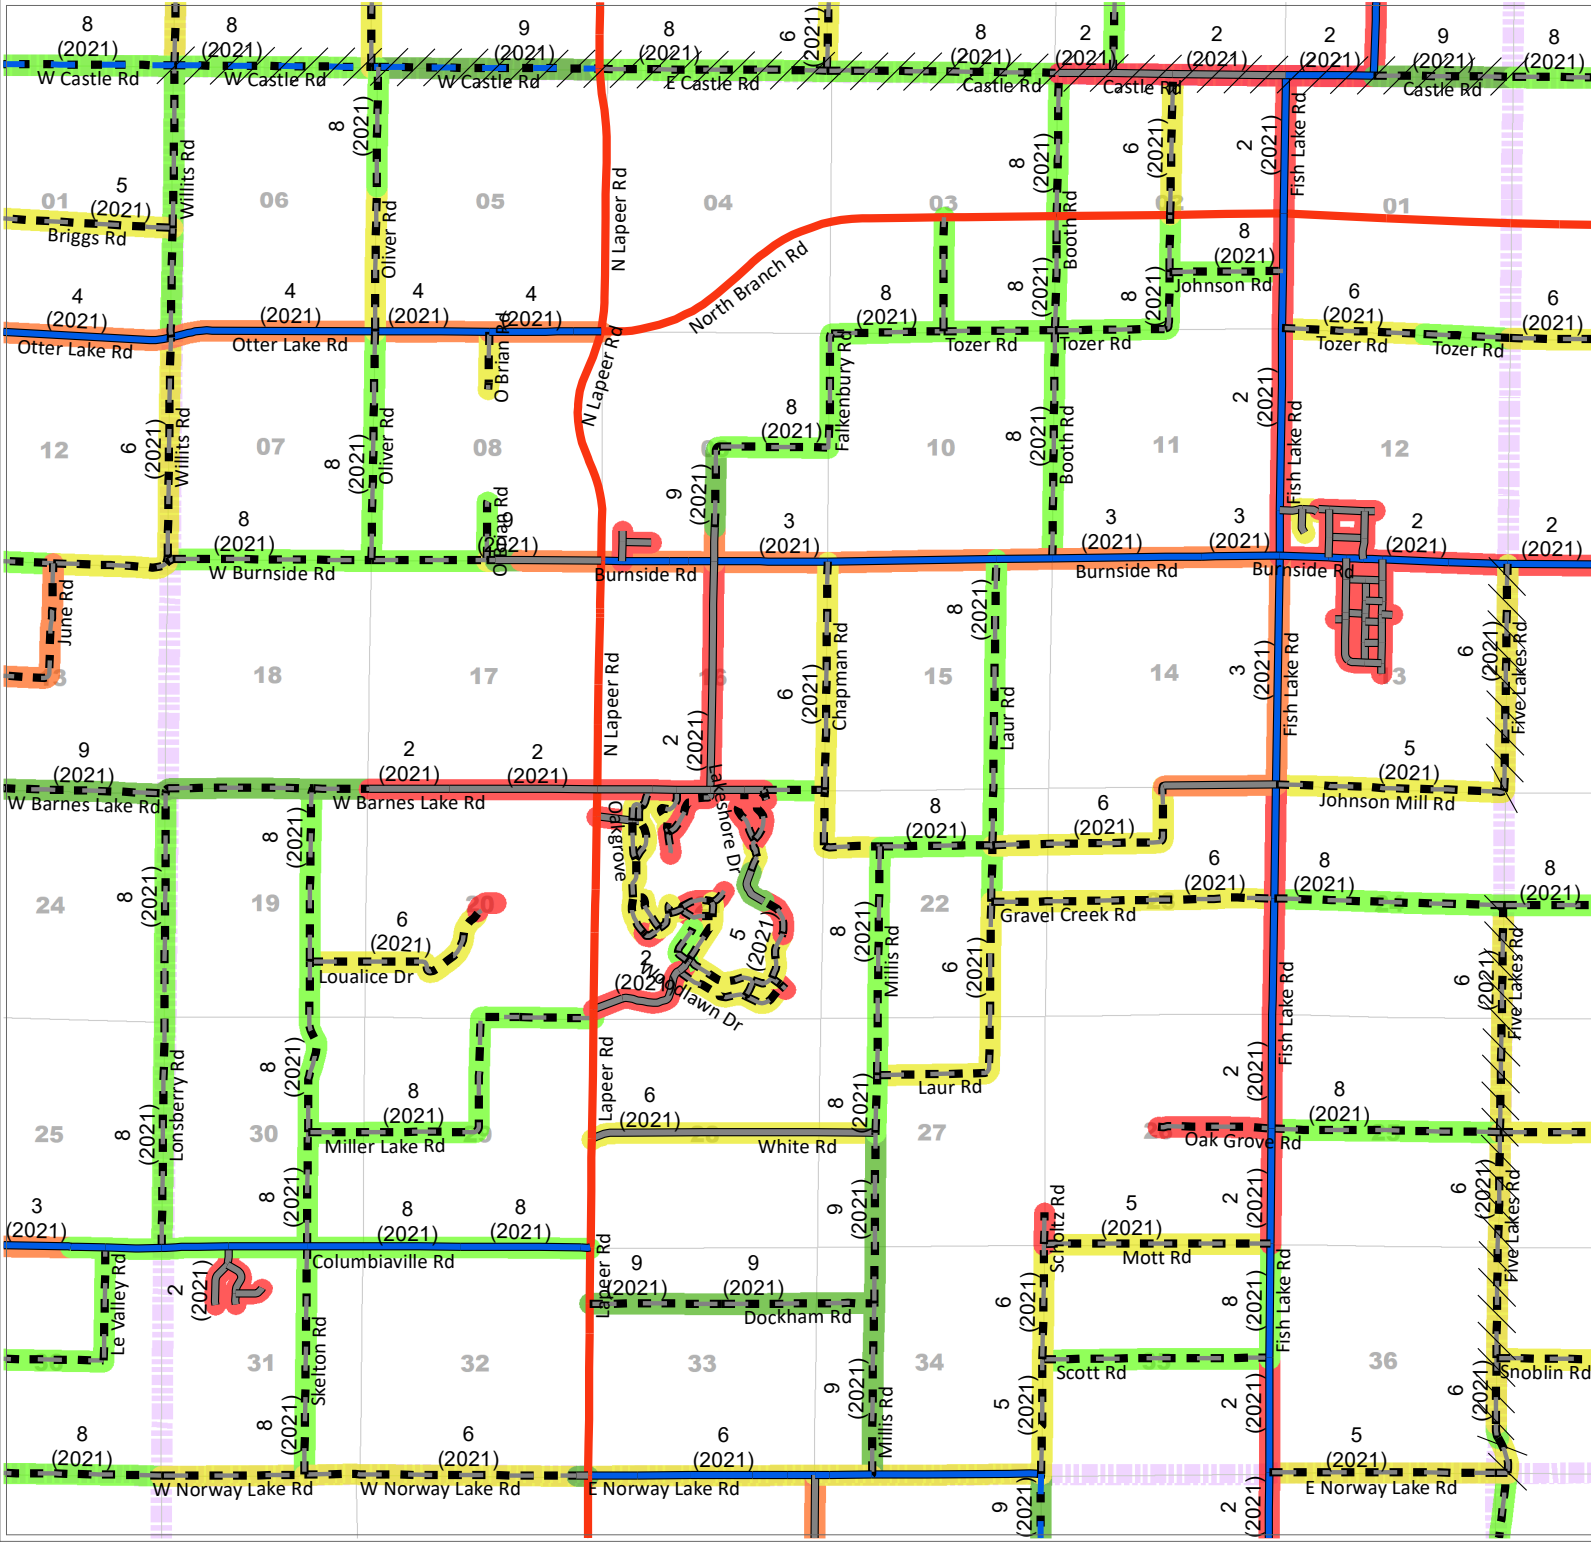

# Deerfield Township

**Legend - Paser / IBR**

- 1 - 2 - Failure
- 3 - 4 - Poor
- 5 - 6 - Fair
- 7 - 8 - Good
- 9 - 10 - Excellent

## (##) Current Rating (Year)

**Legend - Roads**

- County Local Paved
- County Local Unpaved
- County Primary Paved
- County Primary Unpaved
- State Trunkline
- Township
- Adjacent Twp Jurisdiction

**LAPEER COUNTY ROAD COMMISSION**  
 820 DAVIS LAKE ROAD  
 LAPEER, MI 48446  
 Phone: 810-664-6272  
 Web: www.lcrconline.com