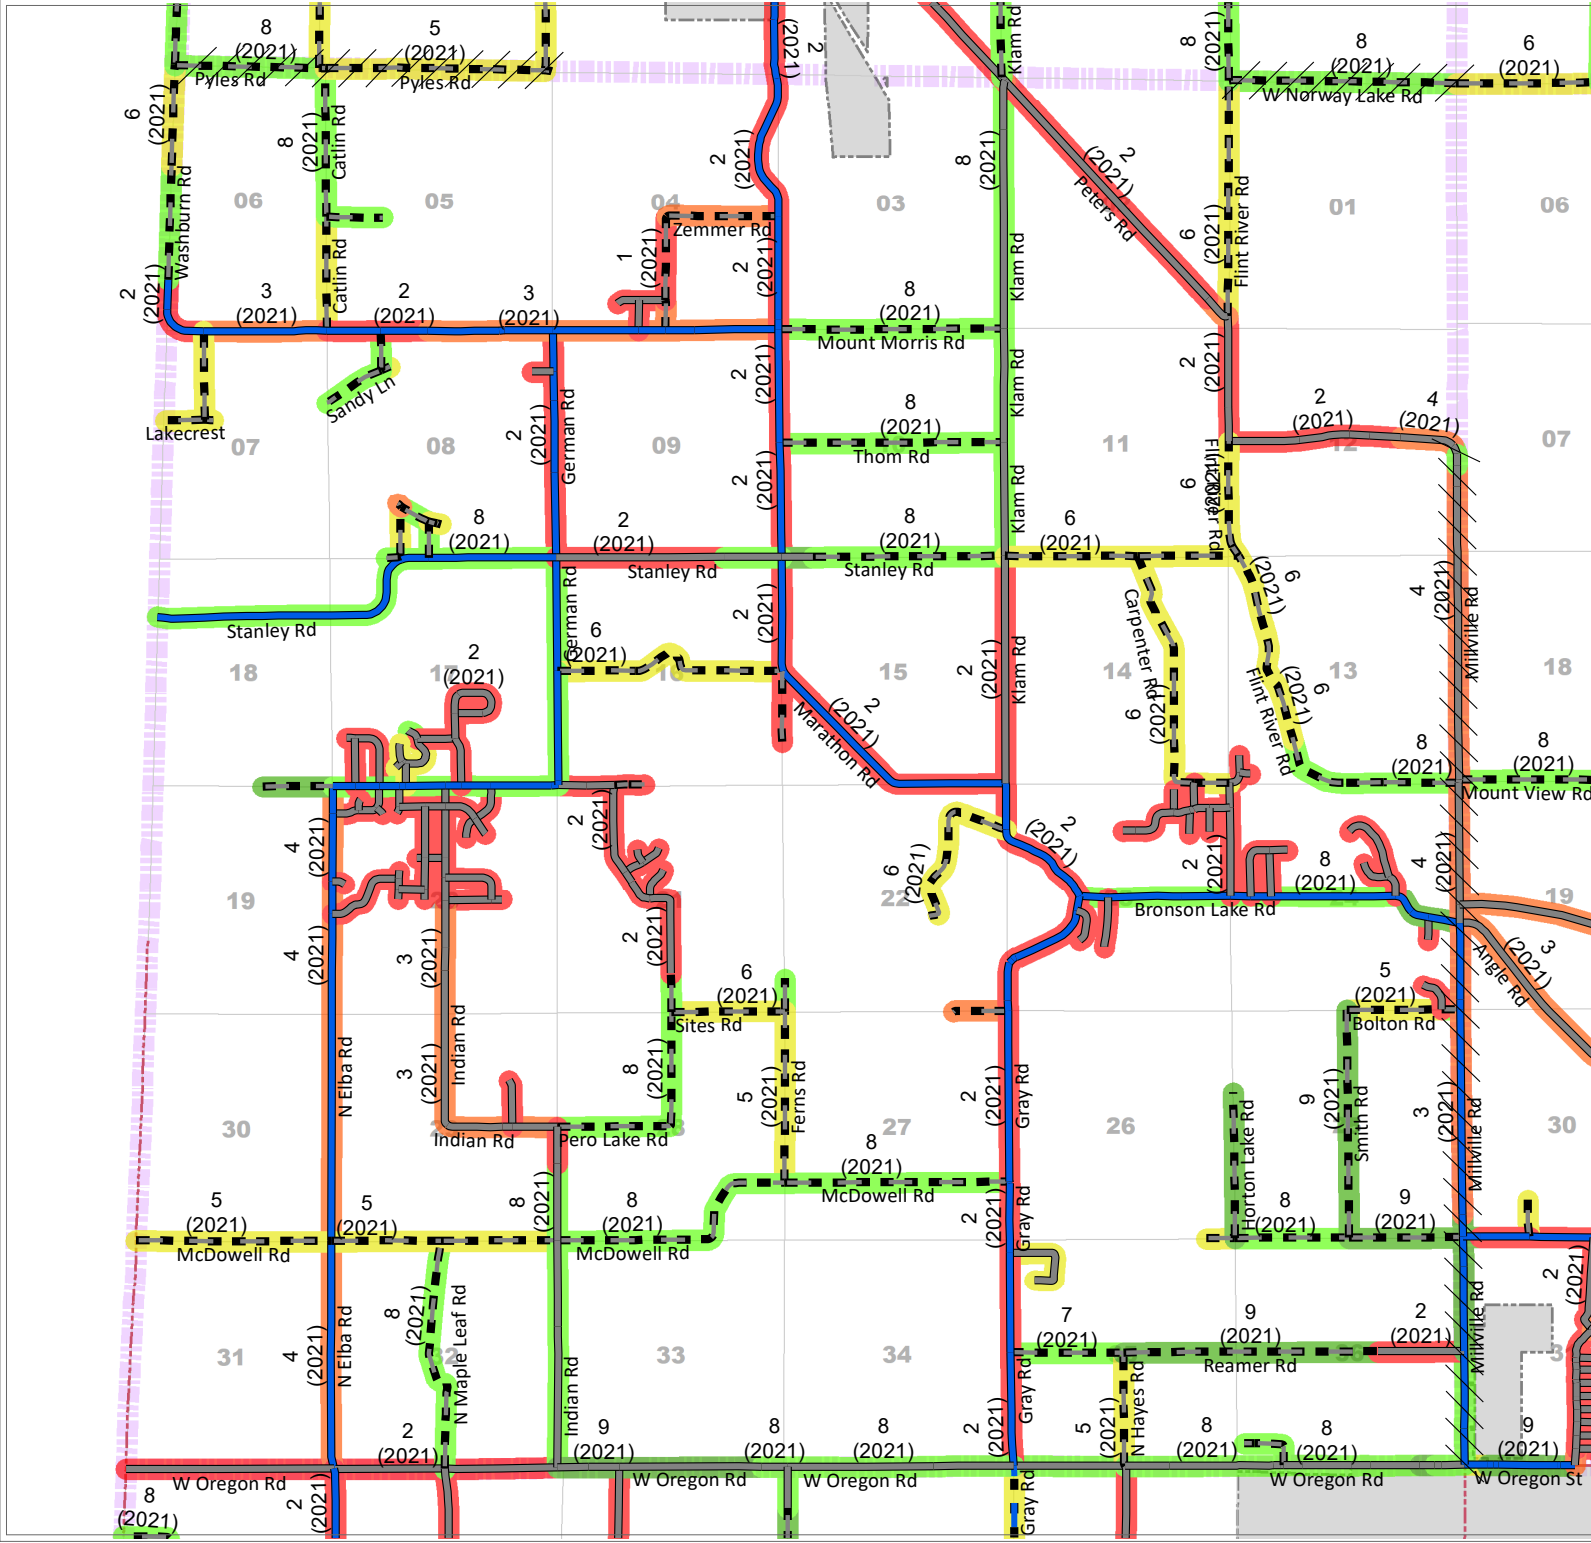

Oregon Township

PASER & IBR RATINGS

Legend - Paser / IBR

- 1 - 2 - Failure
- 3 - 4 - Poor
- 5 - 6 - Fair
- 7 - 8 - Good
- 9 - 10 - Excellent
- ## (##) Current Rating (Year)

Legend - Roads

- County Local Paved
- County Local Unpaved
- County Primary Paved
- County Primary Unpaved
- State Trunkline
- Non-LCRC Roads
- Township
- Adjacent Twp Jurisdiction

LAPÉER COUNTY ROAD COMMISSION

820 DAVIS LAKE ROAD
 LAPÉER, MI 48446
 Phone: 810-664-6272
 Web: www.lcrconline.com