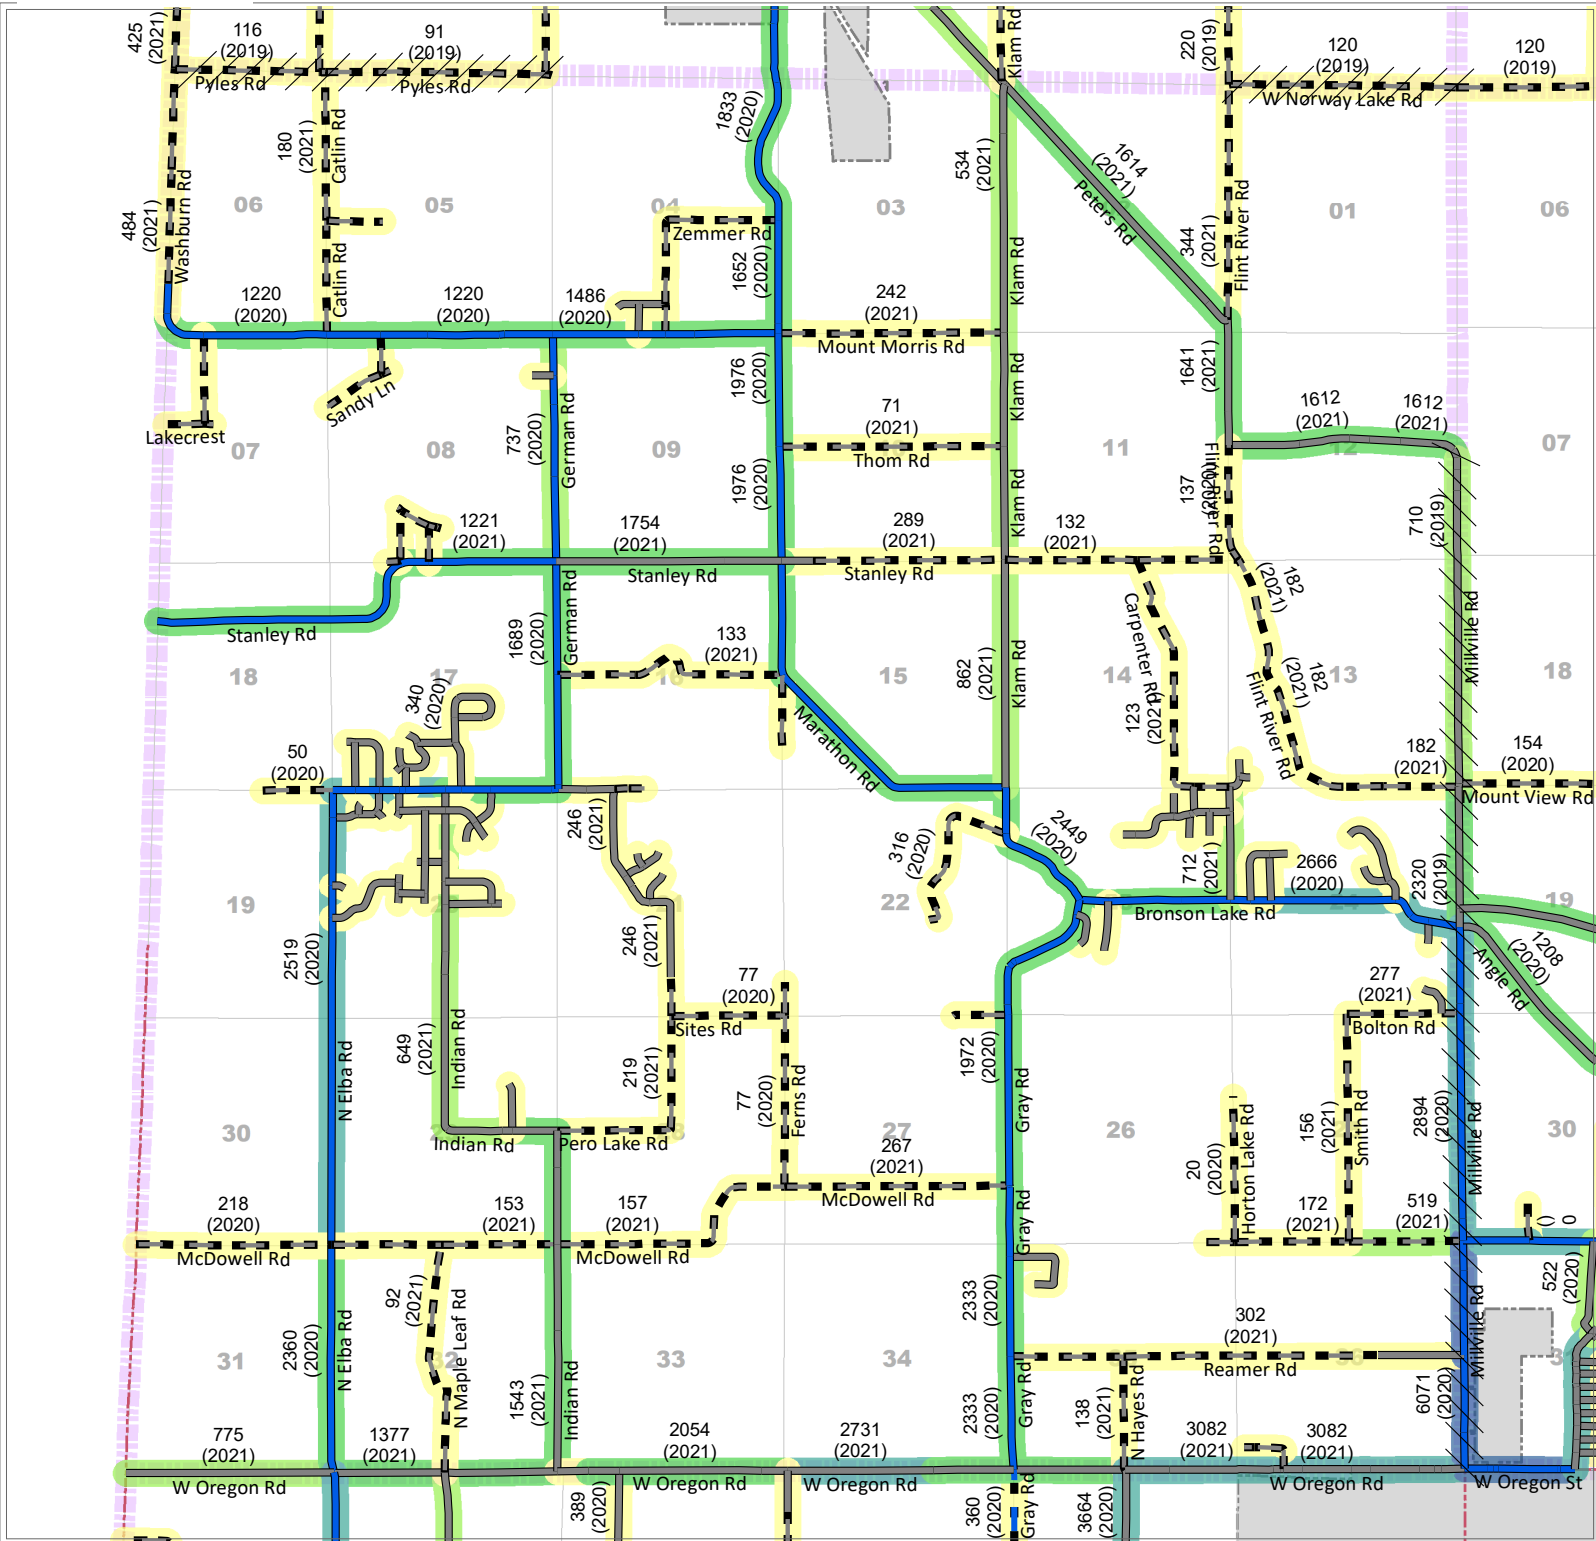

Oregon Township

AVERAGE DAILY TRAFFIC

Legend - Roads

LAPEER COUNTY ROAD COMMISSION

820 DAVIS LAKE ROAD
 LAPEER, MI 48446
 Phone: 810-664-6272
 Web: www.lcrconline.com