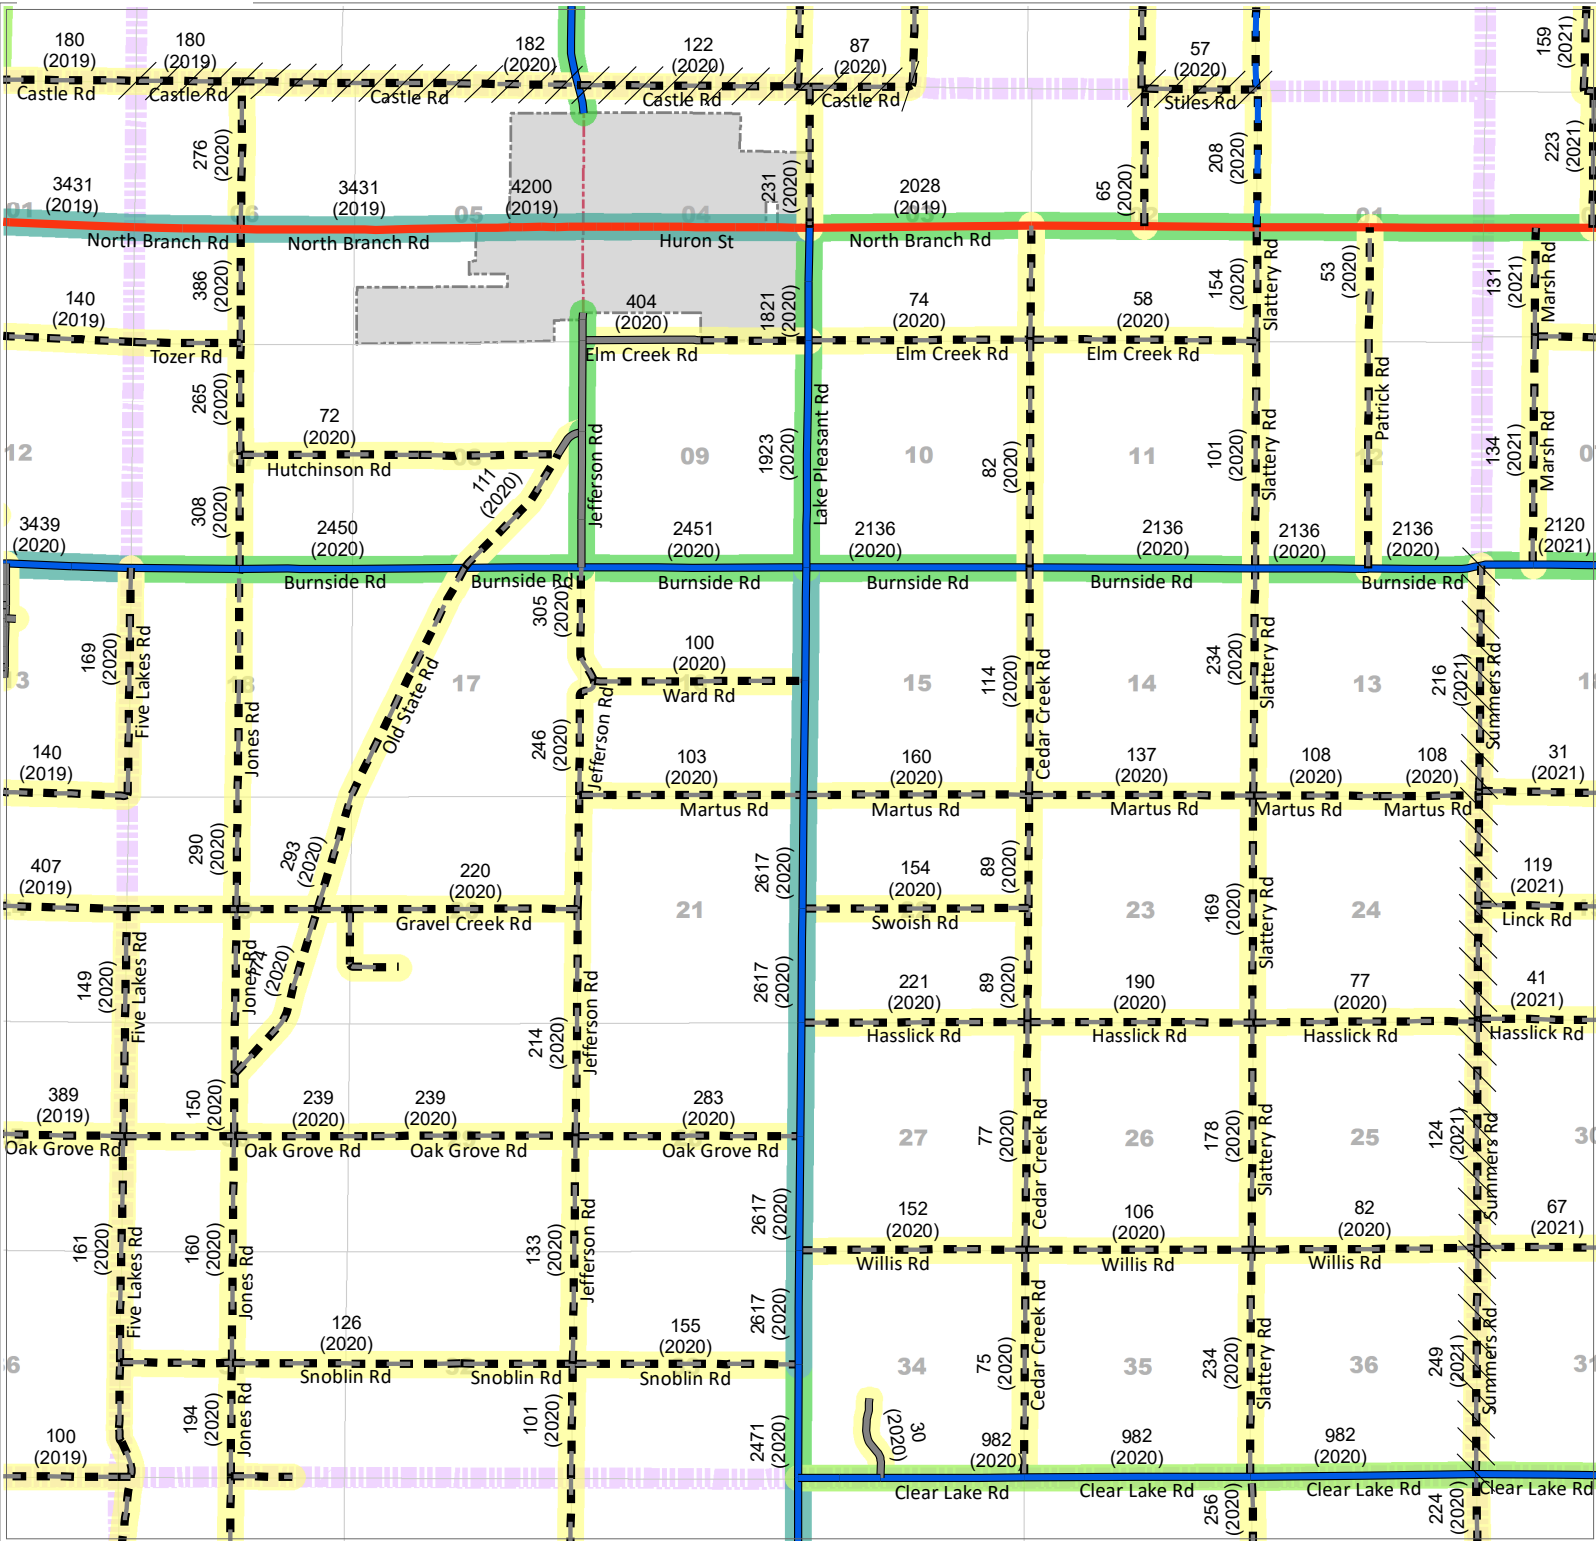

North Branch Township

AVERAGE DAILY TRAFFIC

Legend - Roads

LAPEER COUNTY ROAD COMMISSION

820 DAVIS LAKE ROAD
 LAPEER, MI 48446
 Phone: 810-664-6272
 Web: www.lcrconline.com