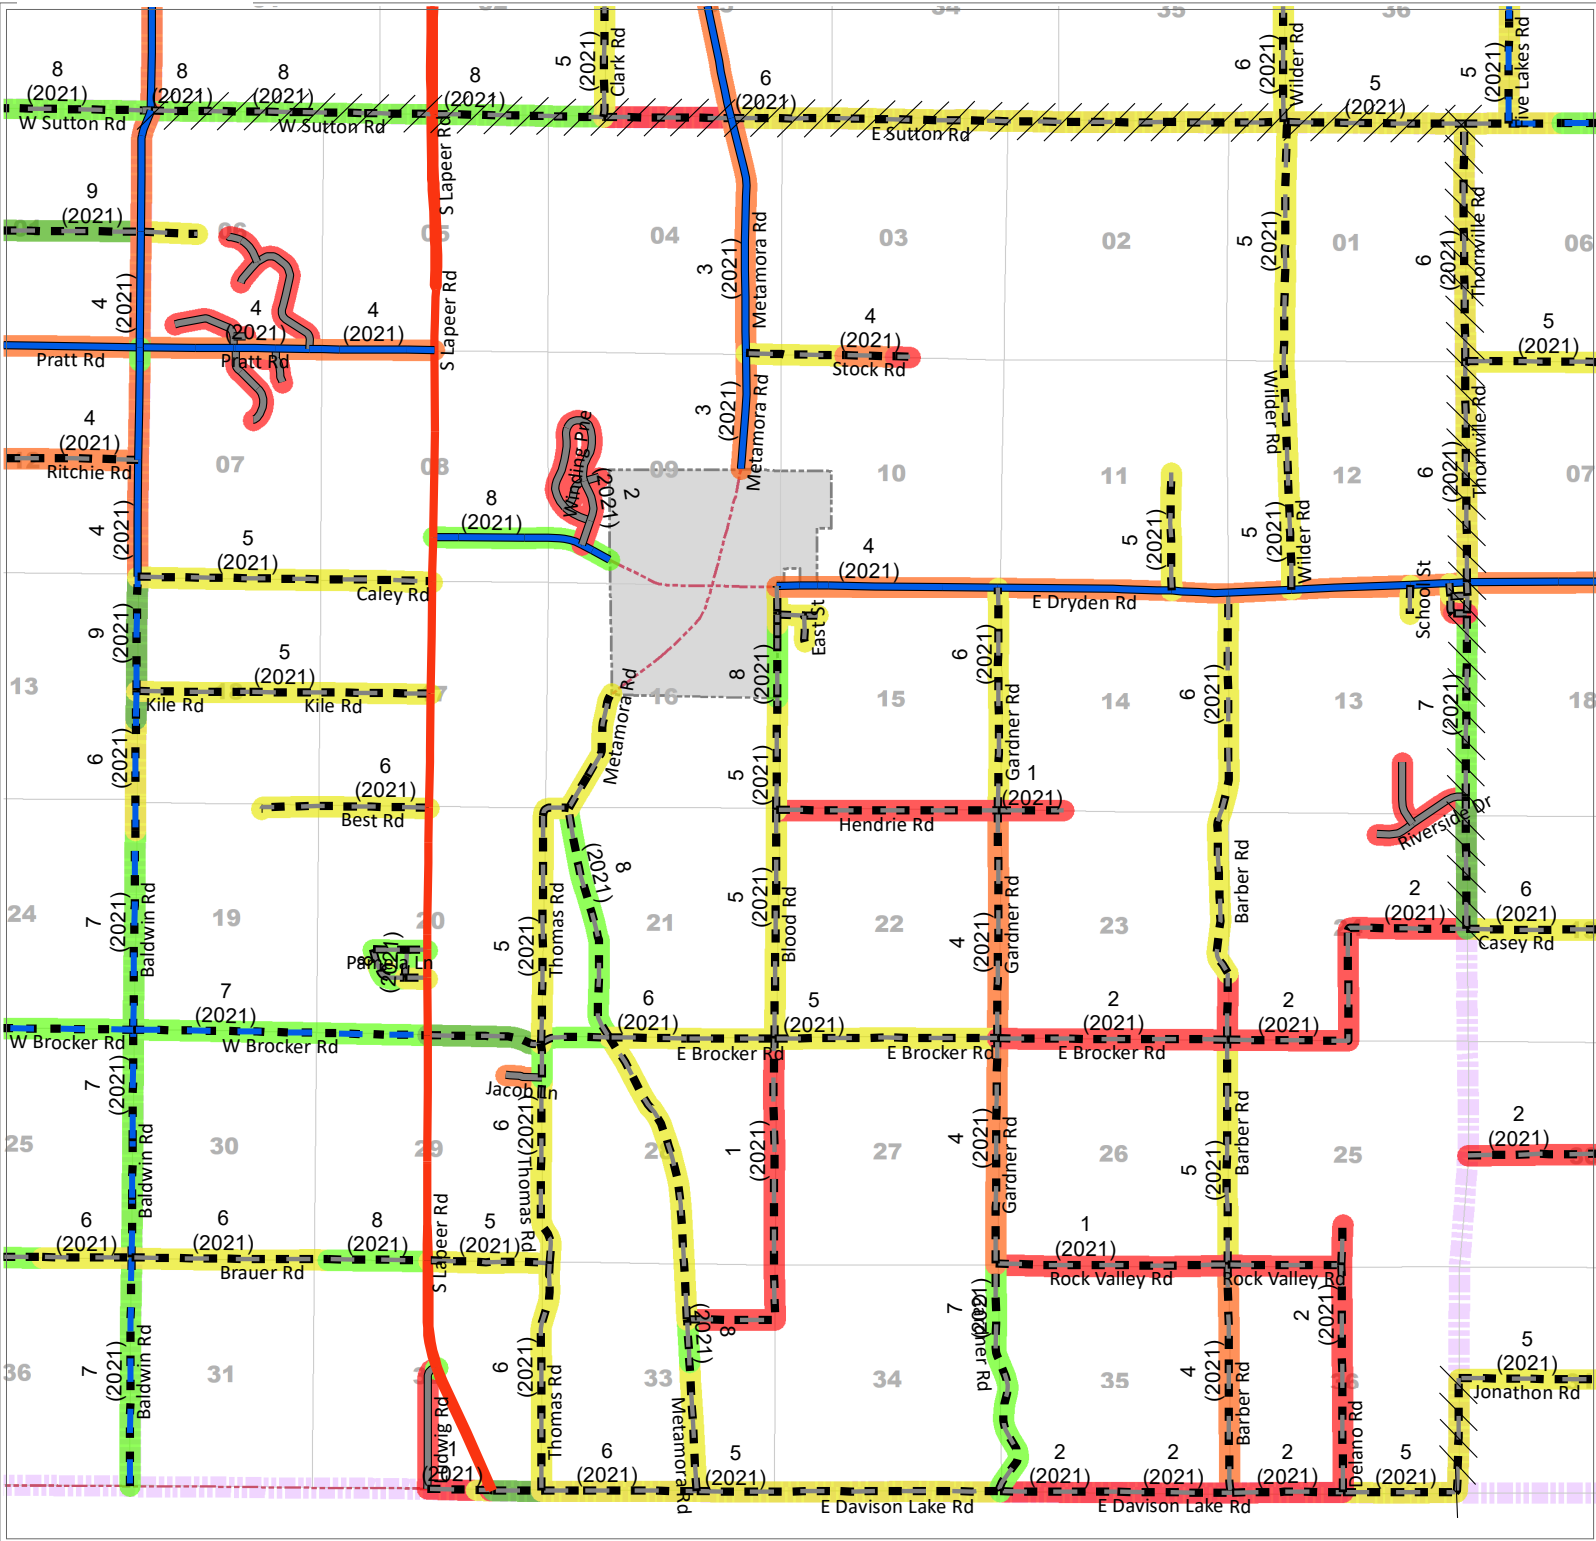

# Metamora Township

### Legend - Paser / IBR

- █ 1 - 2 - Failure
- █ 3 - 4 - Poor
- █ 5 - 6 - Fair
- █ 7 - 8 - Good
- █ 9 - 10 - Excellent
- ## (##) Current Rating (Year)

### Legend - Roads

- County Local Paved
- County Local Unpaved
- County Primary Paved
- County Primary Unpaved
- State Trunkline
- Non-LCRC Roads
- Township
- Adjacent Twp Jurisdiction

### LAPEER COUNTY ROAD COMMISSION

820 DAVIS LAKE ROAD  
 LAPEER, MI 48446  
 Phone: 810-664-6272  
 Web: www.lcrconline.com