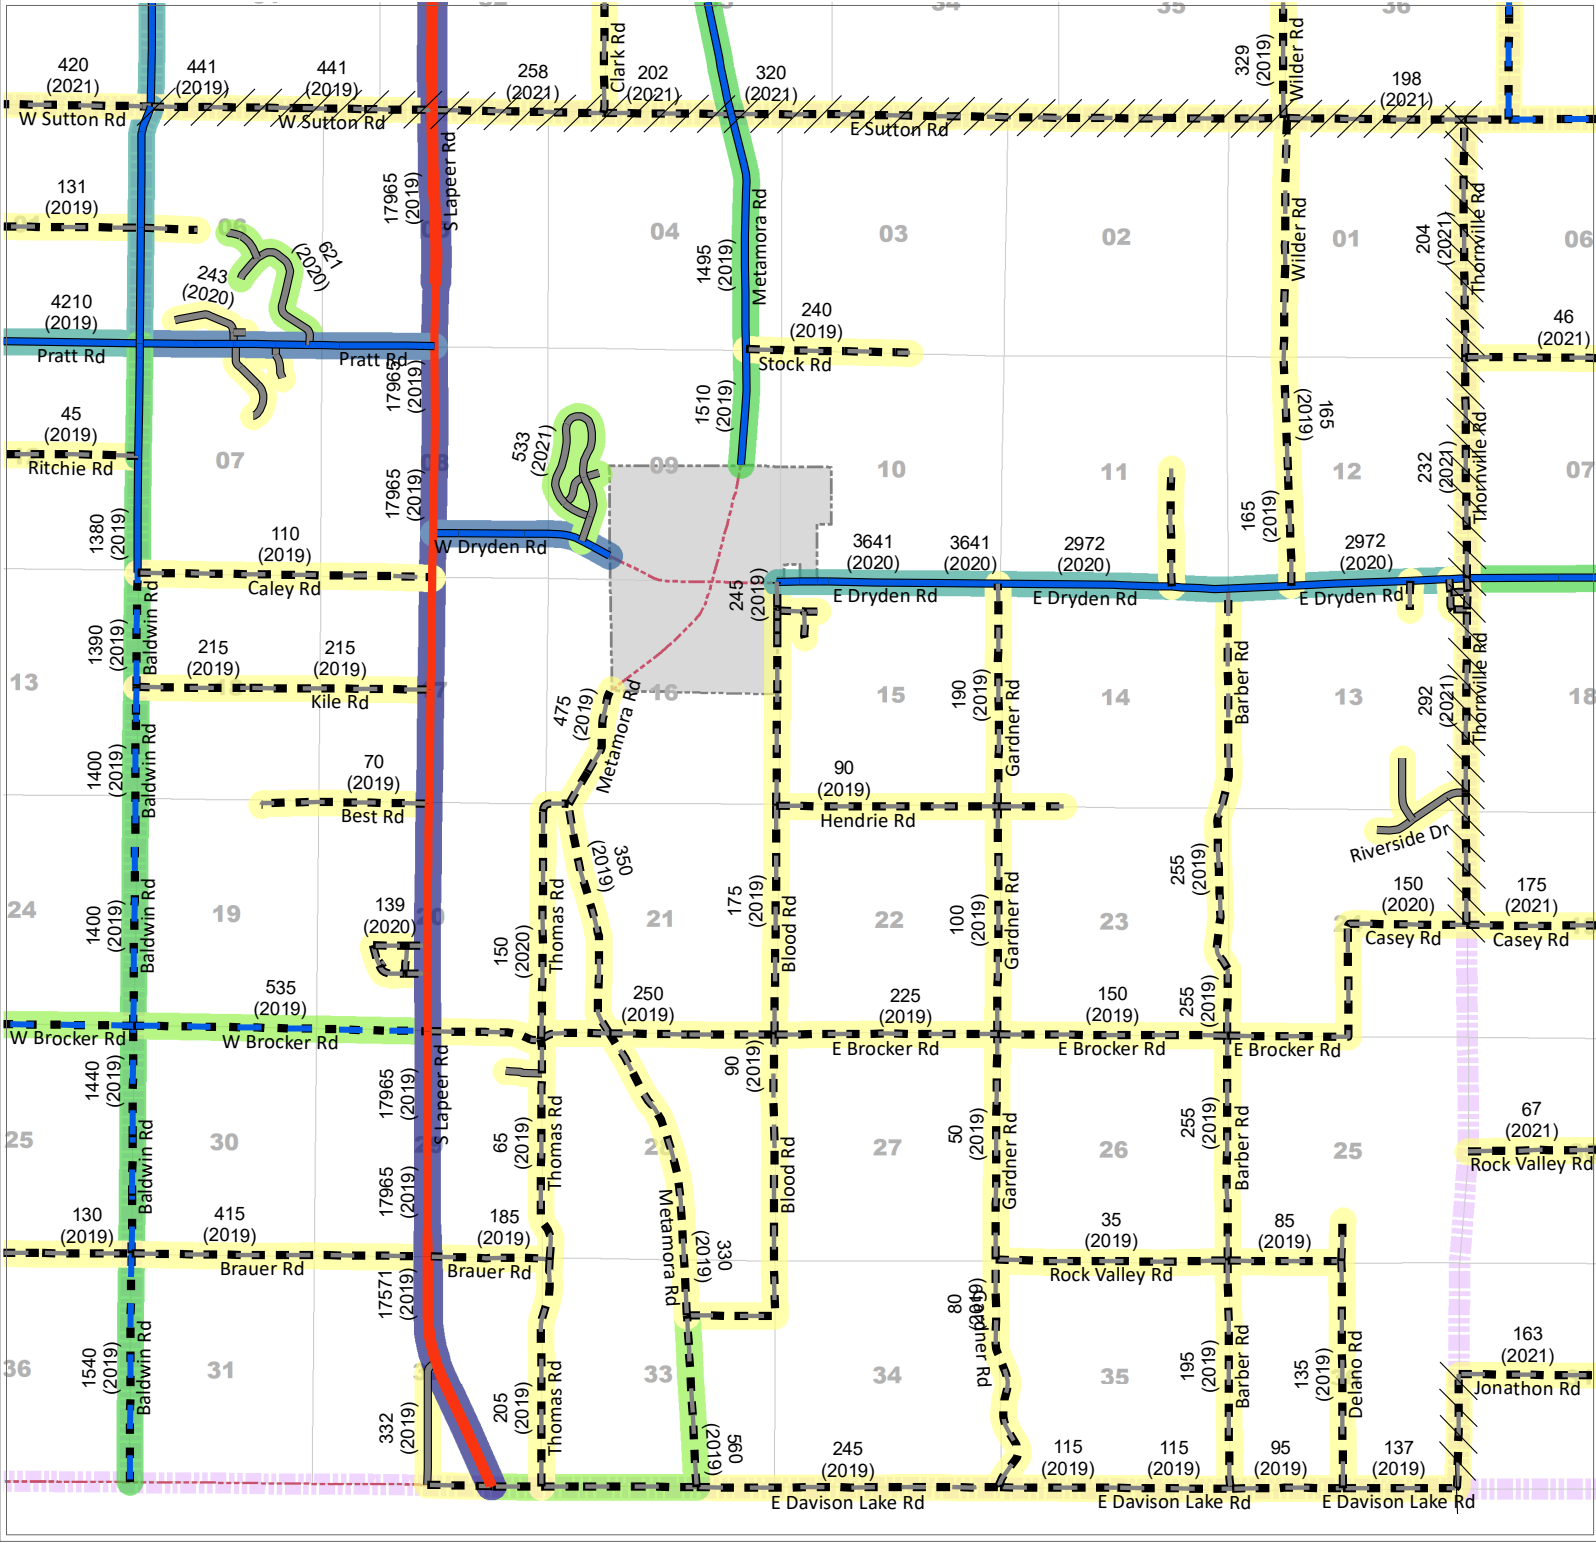

Metamora Township

AVERAGE DAILY TRAFFIC

Legend - Roads

LAPEER COUNTY ROAD COMMISSION
 820 DAVIS LAKE ROAD
 LAPEER, MI 48446
 Phone: 810-664-6272
 Web: www.lcrconline.com