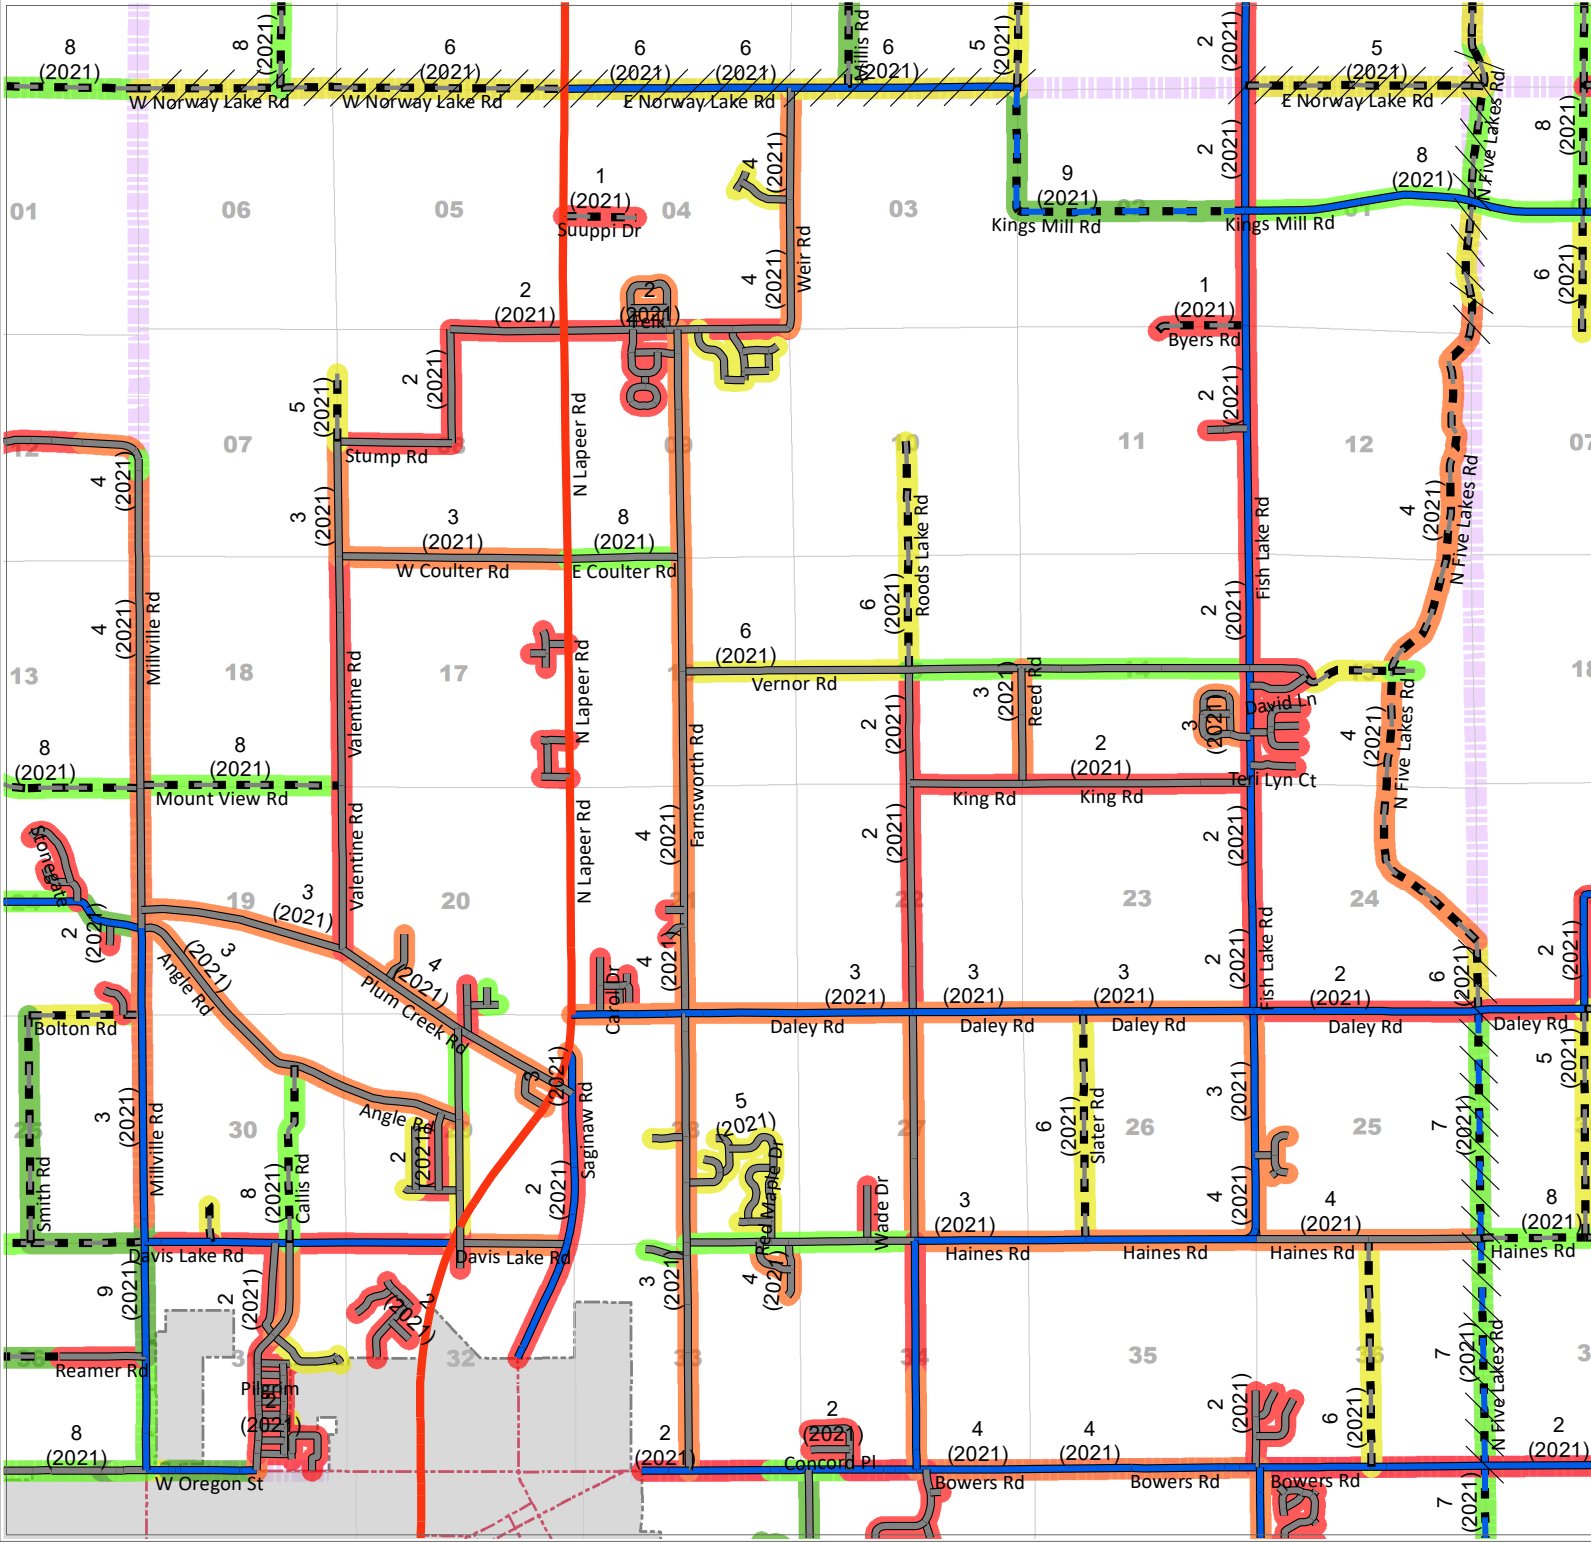

# Mayfield Township

## PASER & IBR RATINGS

**Legend - Paser / IBR**

- 1 - 2 - Failure
- 3 - 4 - Poor
- 5 - 6 - Fair
- 7 - 8 - Good
- 9 - 10 - Excellent

## (##) Current Rating (Year)

**Legend - Roads**

- County Local Paved
- County Local Unpaved
- County Primary Paved
- County Primary Unpaved
- State Trunkline
- Non-LCRC Roads
- Township
- Adjacent Twp Jurisdiction

**LAPEER COUNTY ROAD COMMISSION**

820 DAVIS LAKE ROAD  
 LAPEER, MI 48446  
 Phone: 810-664-6272  
 Web: www.lcrconline.com