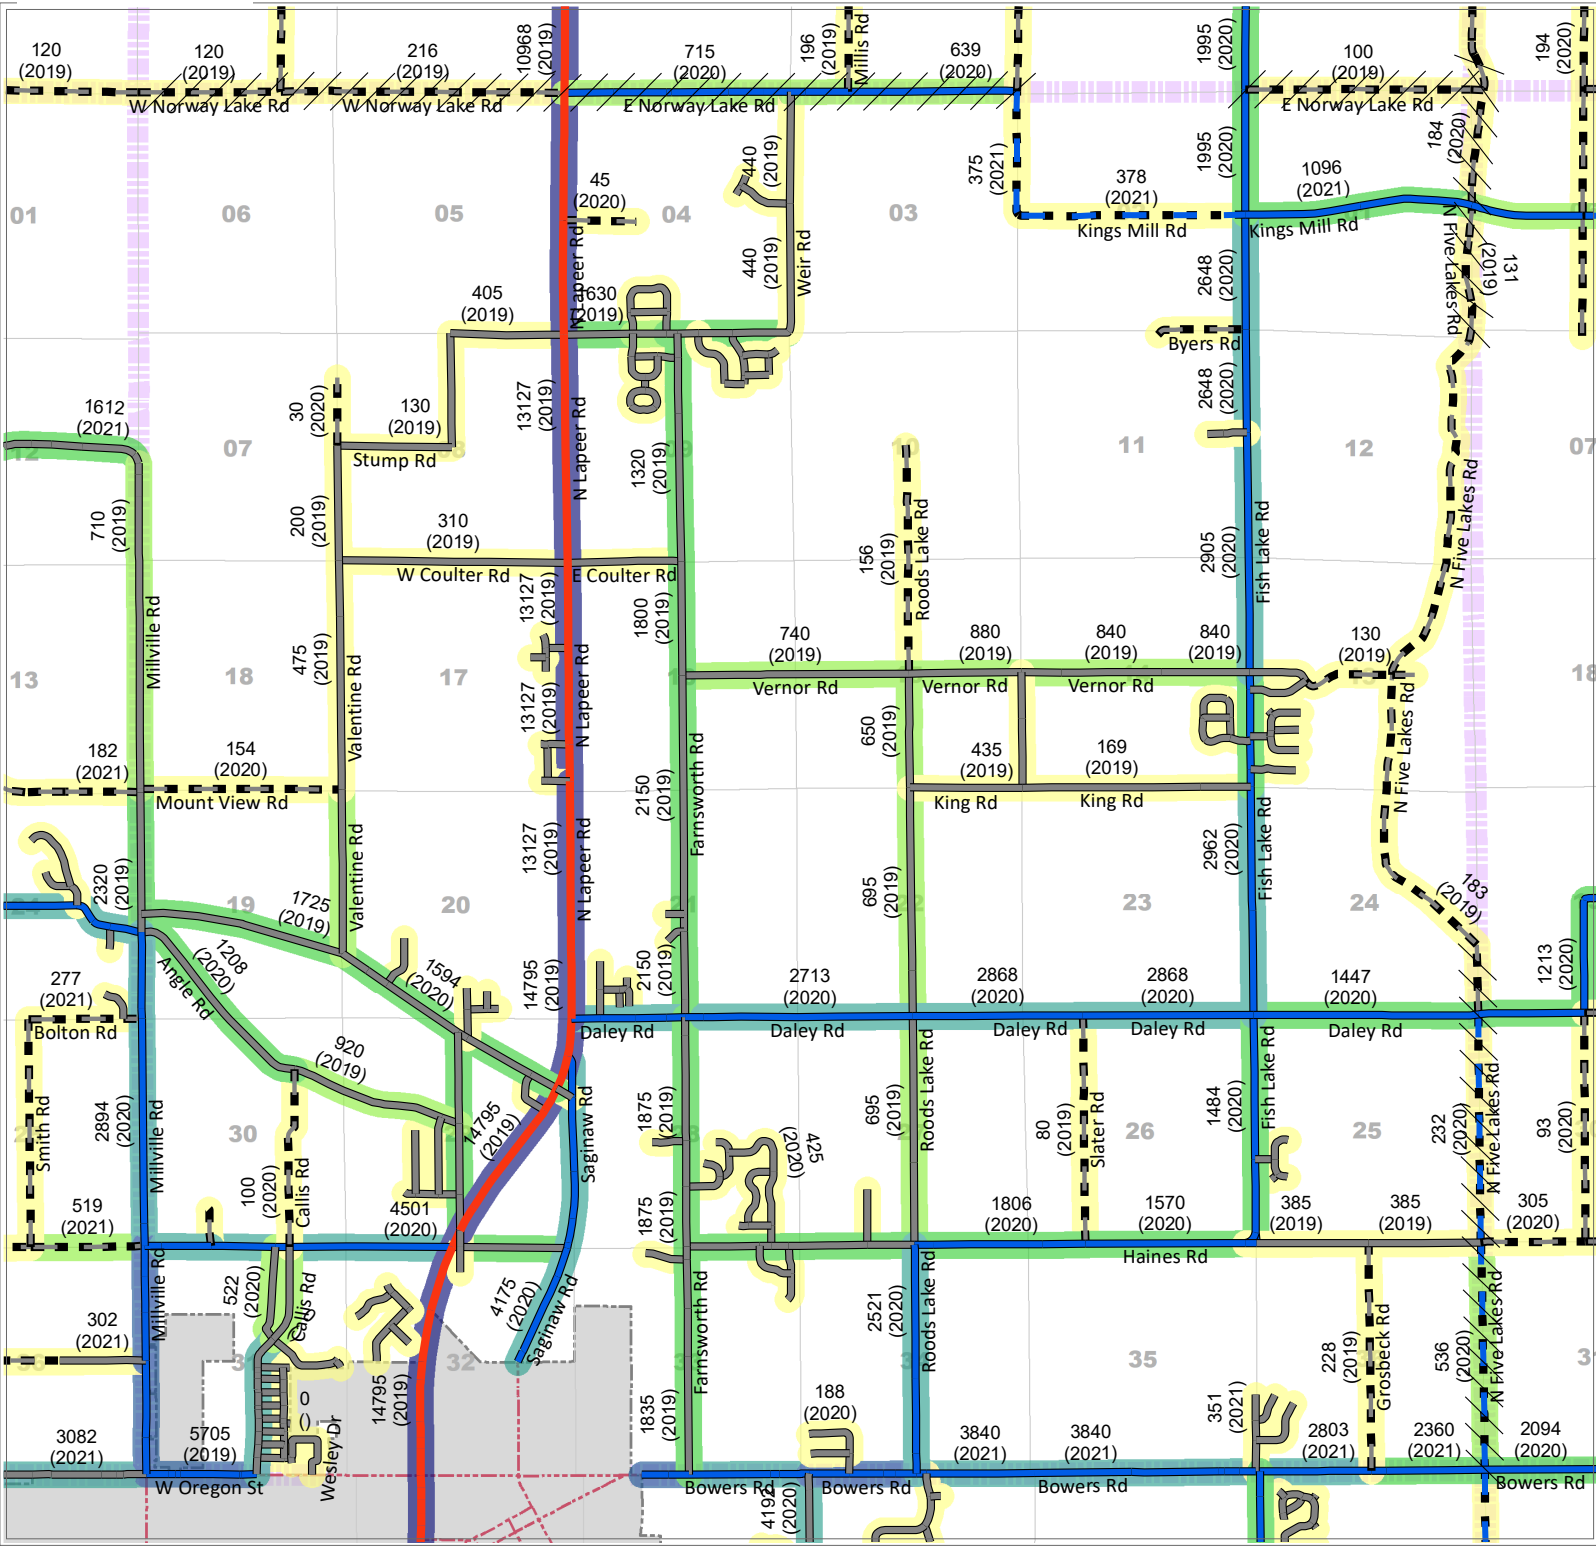

Mayfield Township

AVERAGE DAILY TRAFFIC

LAPÉER COUNTY ROAD COMMISSION
 820 DAVIS LAKE ROAD
 LAPÉER, MI 48446
 Phone: 810-664-6272
 Web: www.lcrconline.com