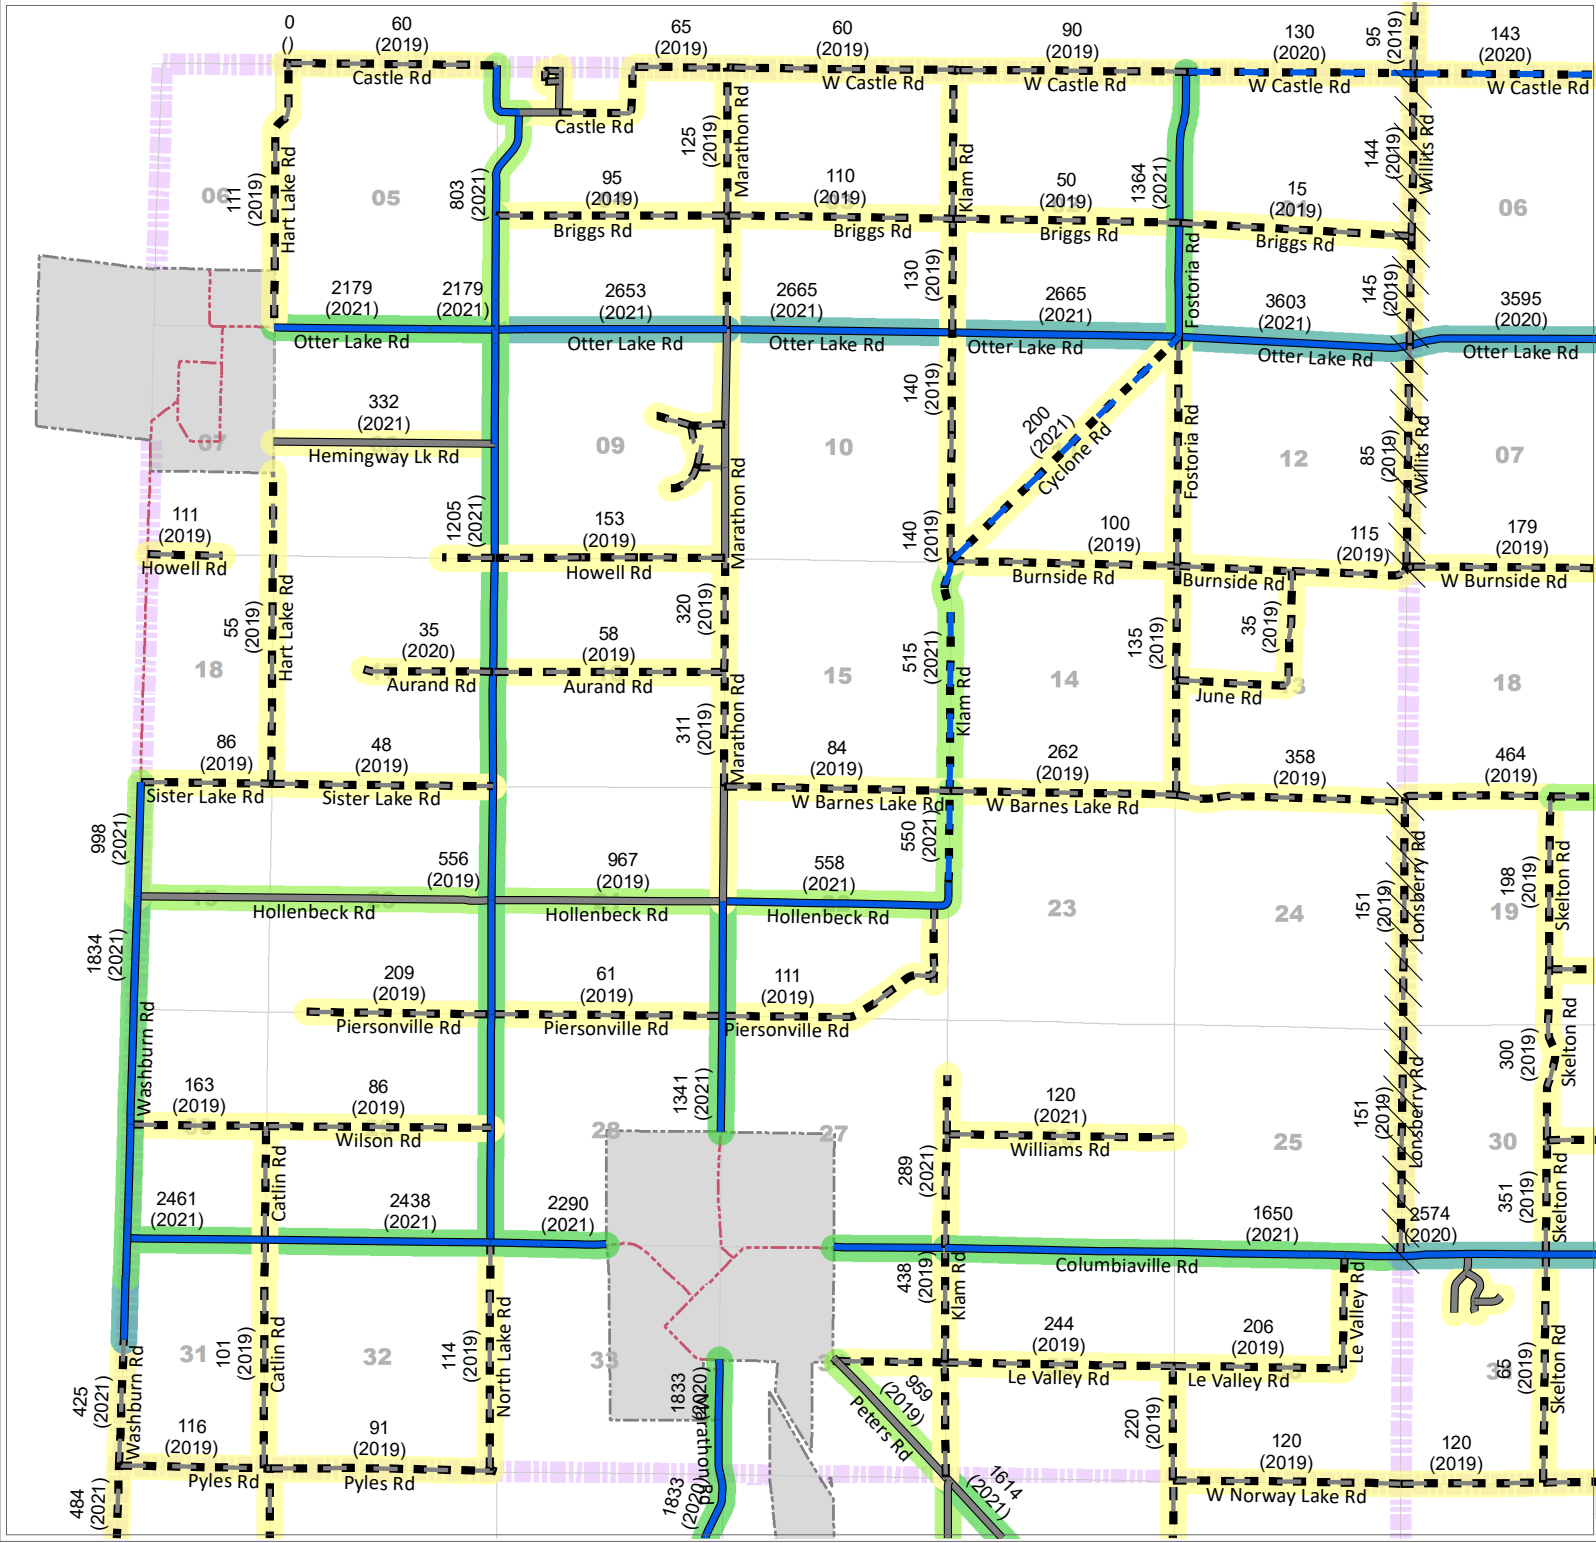

Marathon Township

AVERAGE DAILY TRAFFIC

Legend - Roads

LAPEER COUNTY ROAD COMMISSION
 820 DAVIS LAKE ROAD
 LAPEER, MI 48446
 Phone: 810-664-6272
 Web: www.lcrconline.com