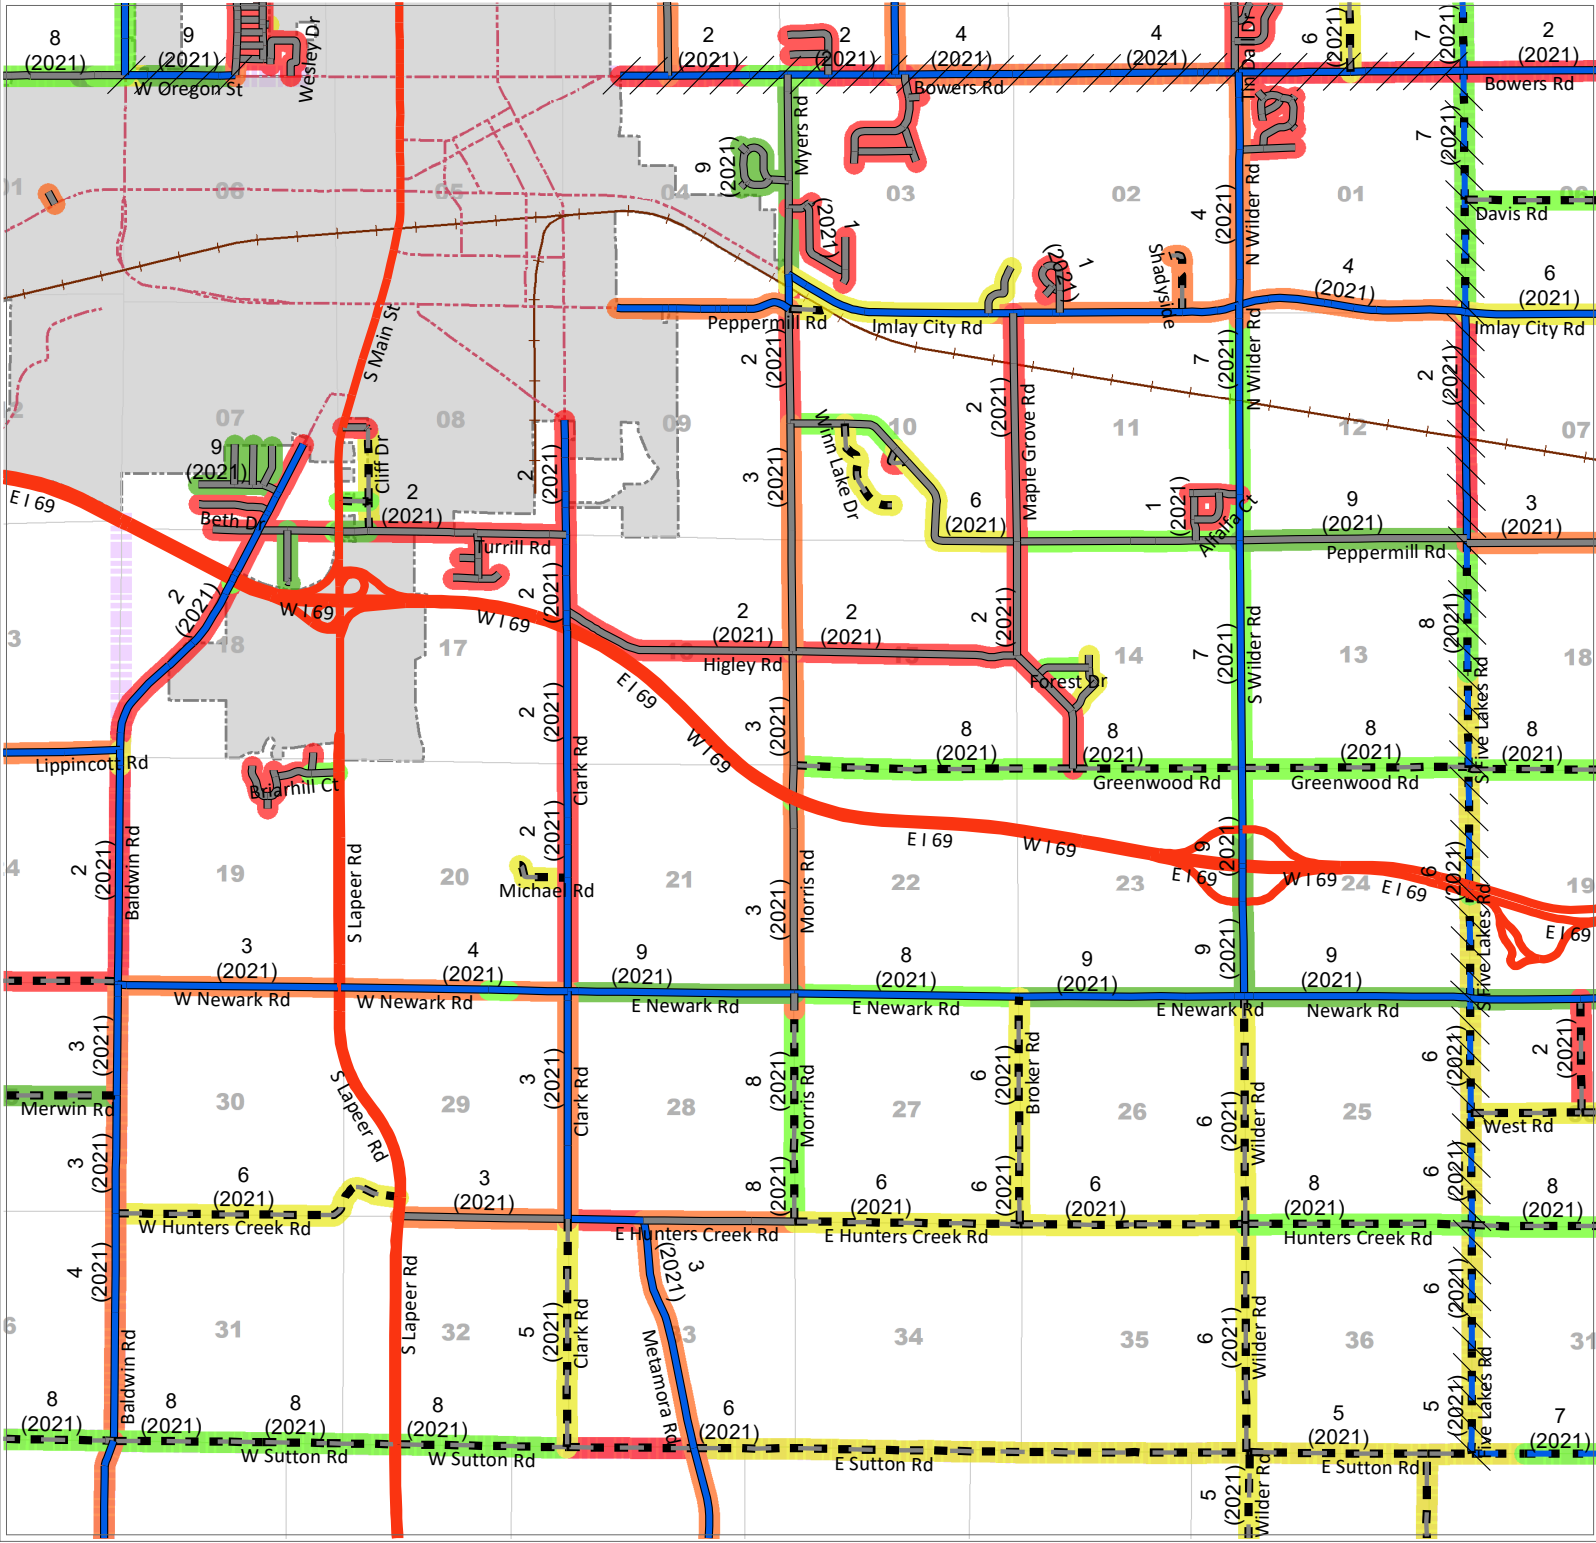

Lapeer Township

PASER & IBR RATINGS

Legend - Paser / IBR

- 1 - 2 - Failure
- 3 - 4 - Poor
- 5 - 6 - Fair
- 7 - 8 - Good
- 9 - 10 - Excellent
- ## (##) Current Rating (Year)

Legend - Roads

- County Local Paved
- County Local Unpaved
- County Primary Paved
- County Primary Unpaved
- State Trunkline
- Non-LCRC Roads
- Township
- Adjacent Twp Jurisdiction

LAPEER COUNTY ROAD COMMISSION

820 DAVIS LAKE ROAD
 LAPEER, MI 48446
 Phone: 810-664-6272
 Web: www.lcrconline.com