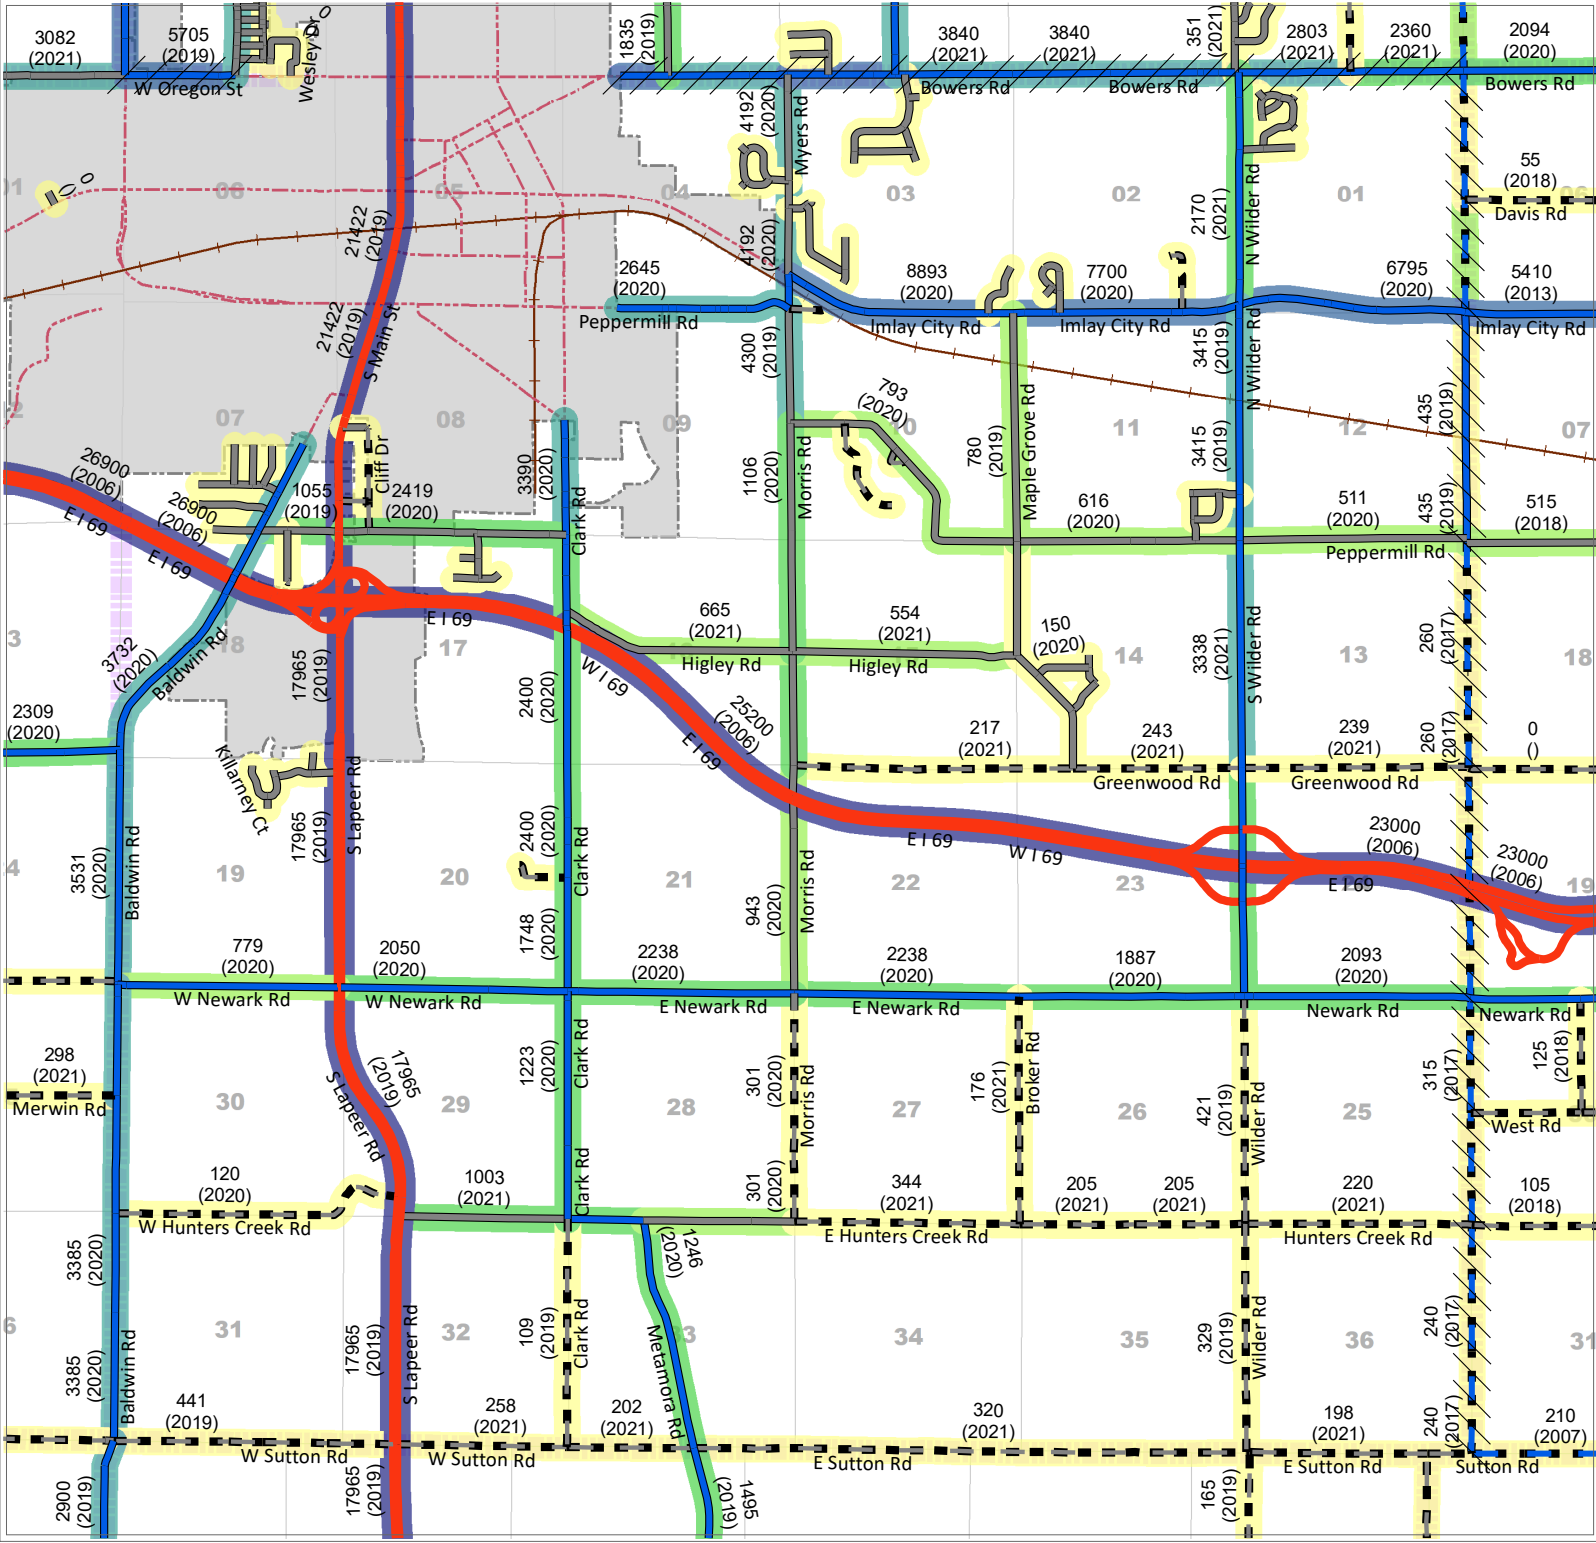

Lapeer Township

AVERAGE DAILY TRAFFIC

Lapeer County Road Commission
 820 DAVIS LAKE ROAD
 LAPEER, MI 48446
 Phone: 810-664-6272
 Web: www.lcrconline.com