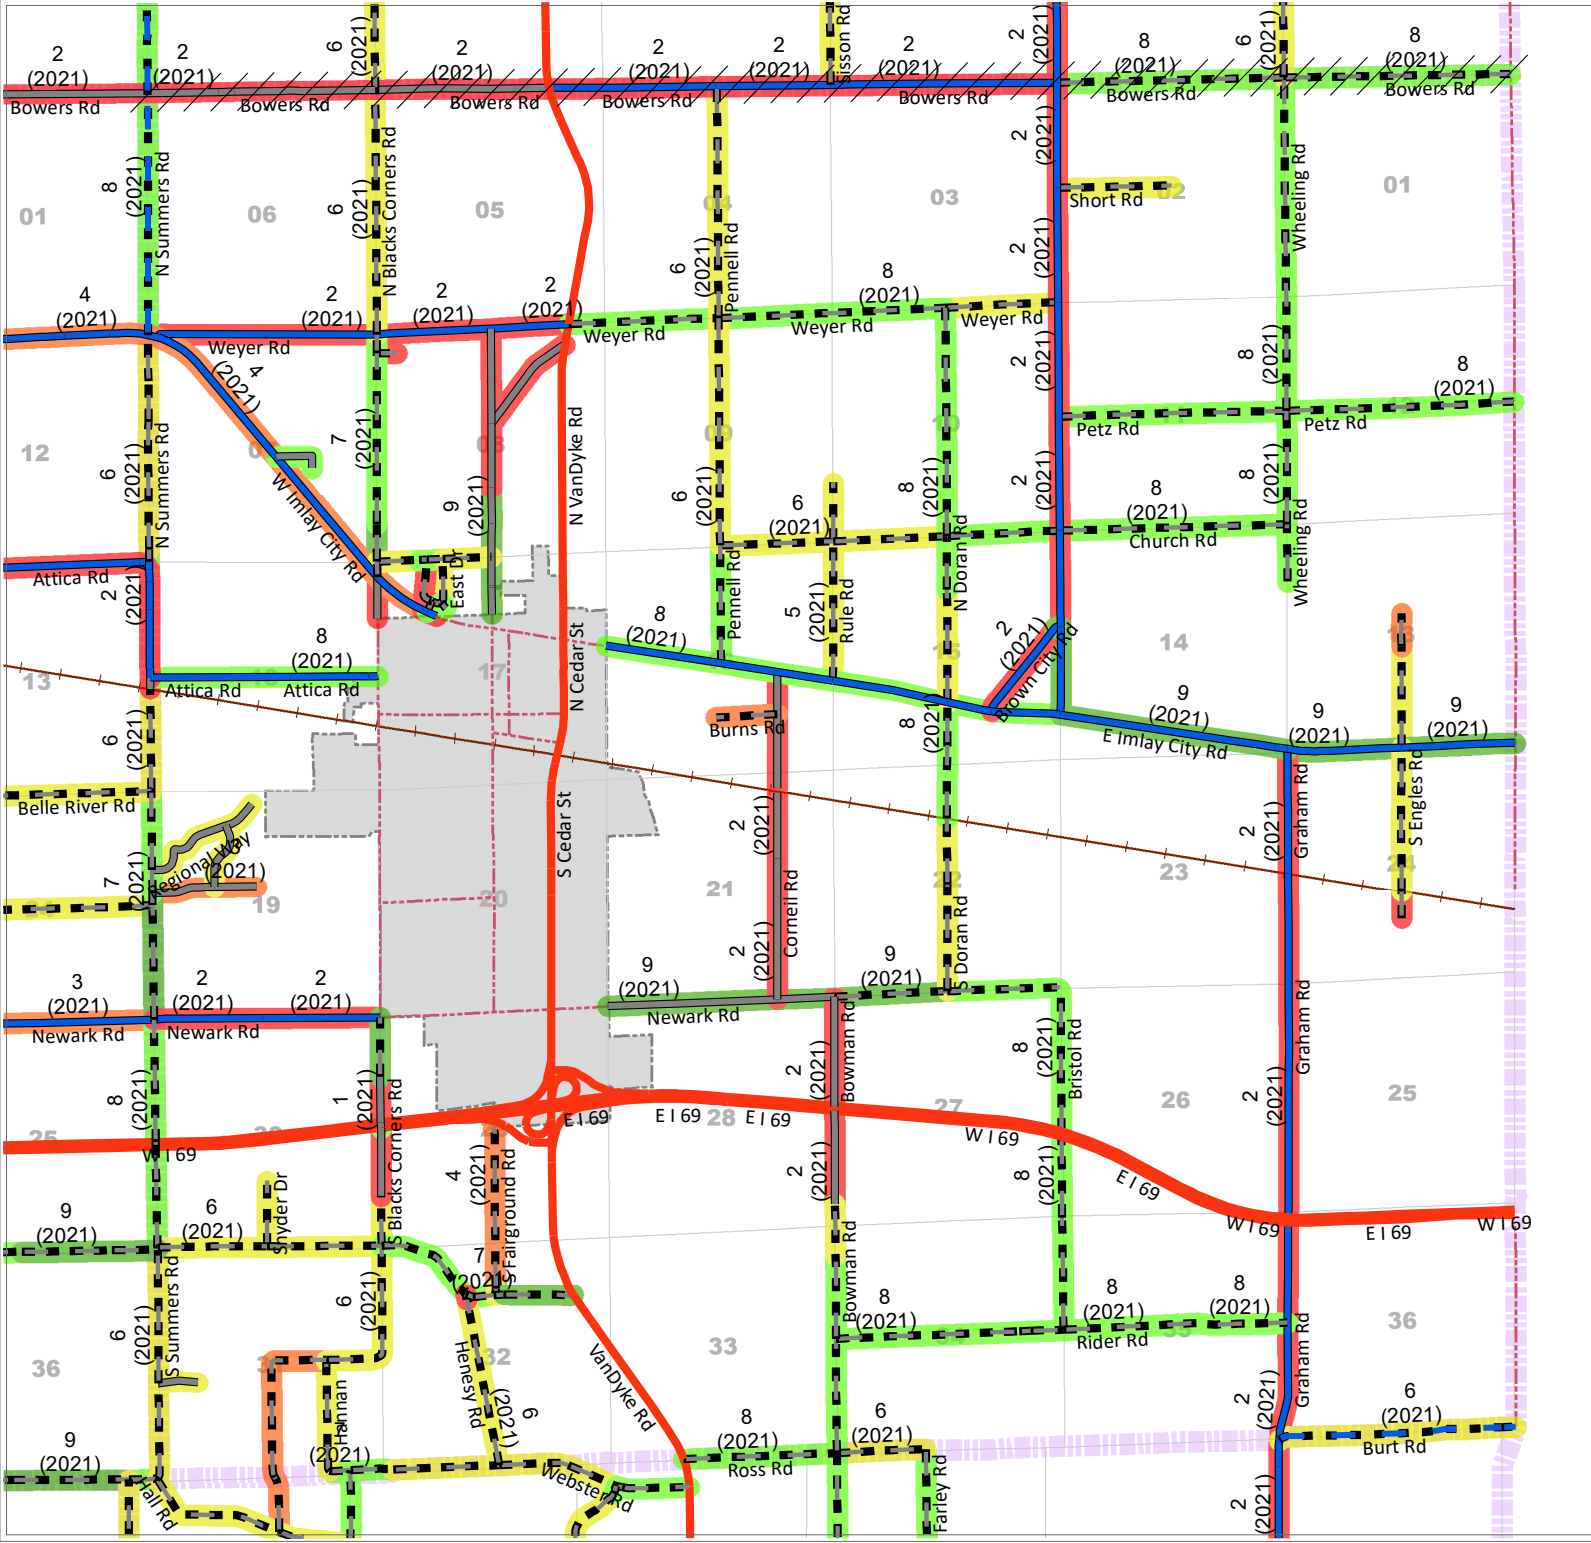

# Imlay Township

### Legend - Paser / IBR

- 1 - 2 - Failure
- 3 - 4 - Poor
- 5 - 6 - Fair
- 7 - 8 - Good
- 9 - 10 - Excellent
- ## (##) Current Rating (Year)

### Legend - Roads

- County Local Paved
- County Local Unpaved
- County Primary Paved
- County Primary Unpaved
- State Trunkline
- Non-LCRC Roads
- Township
- Adjacent Twp Jurisdiction