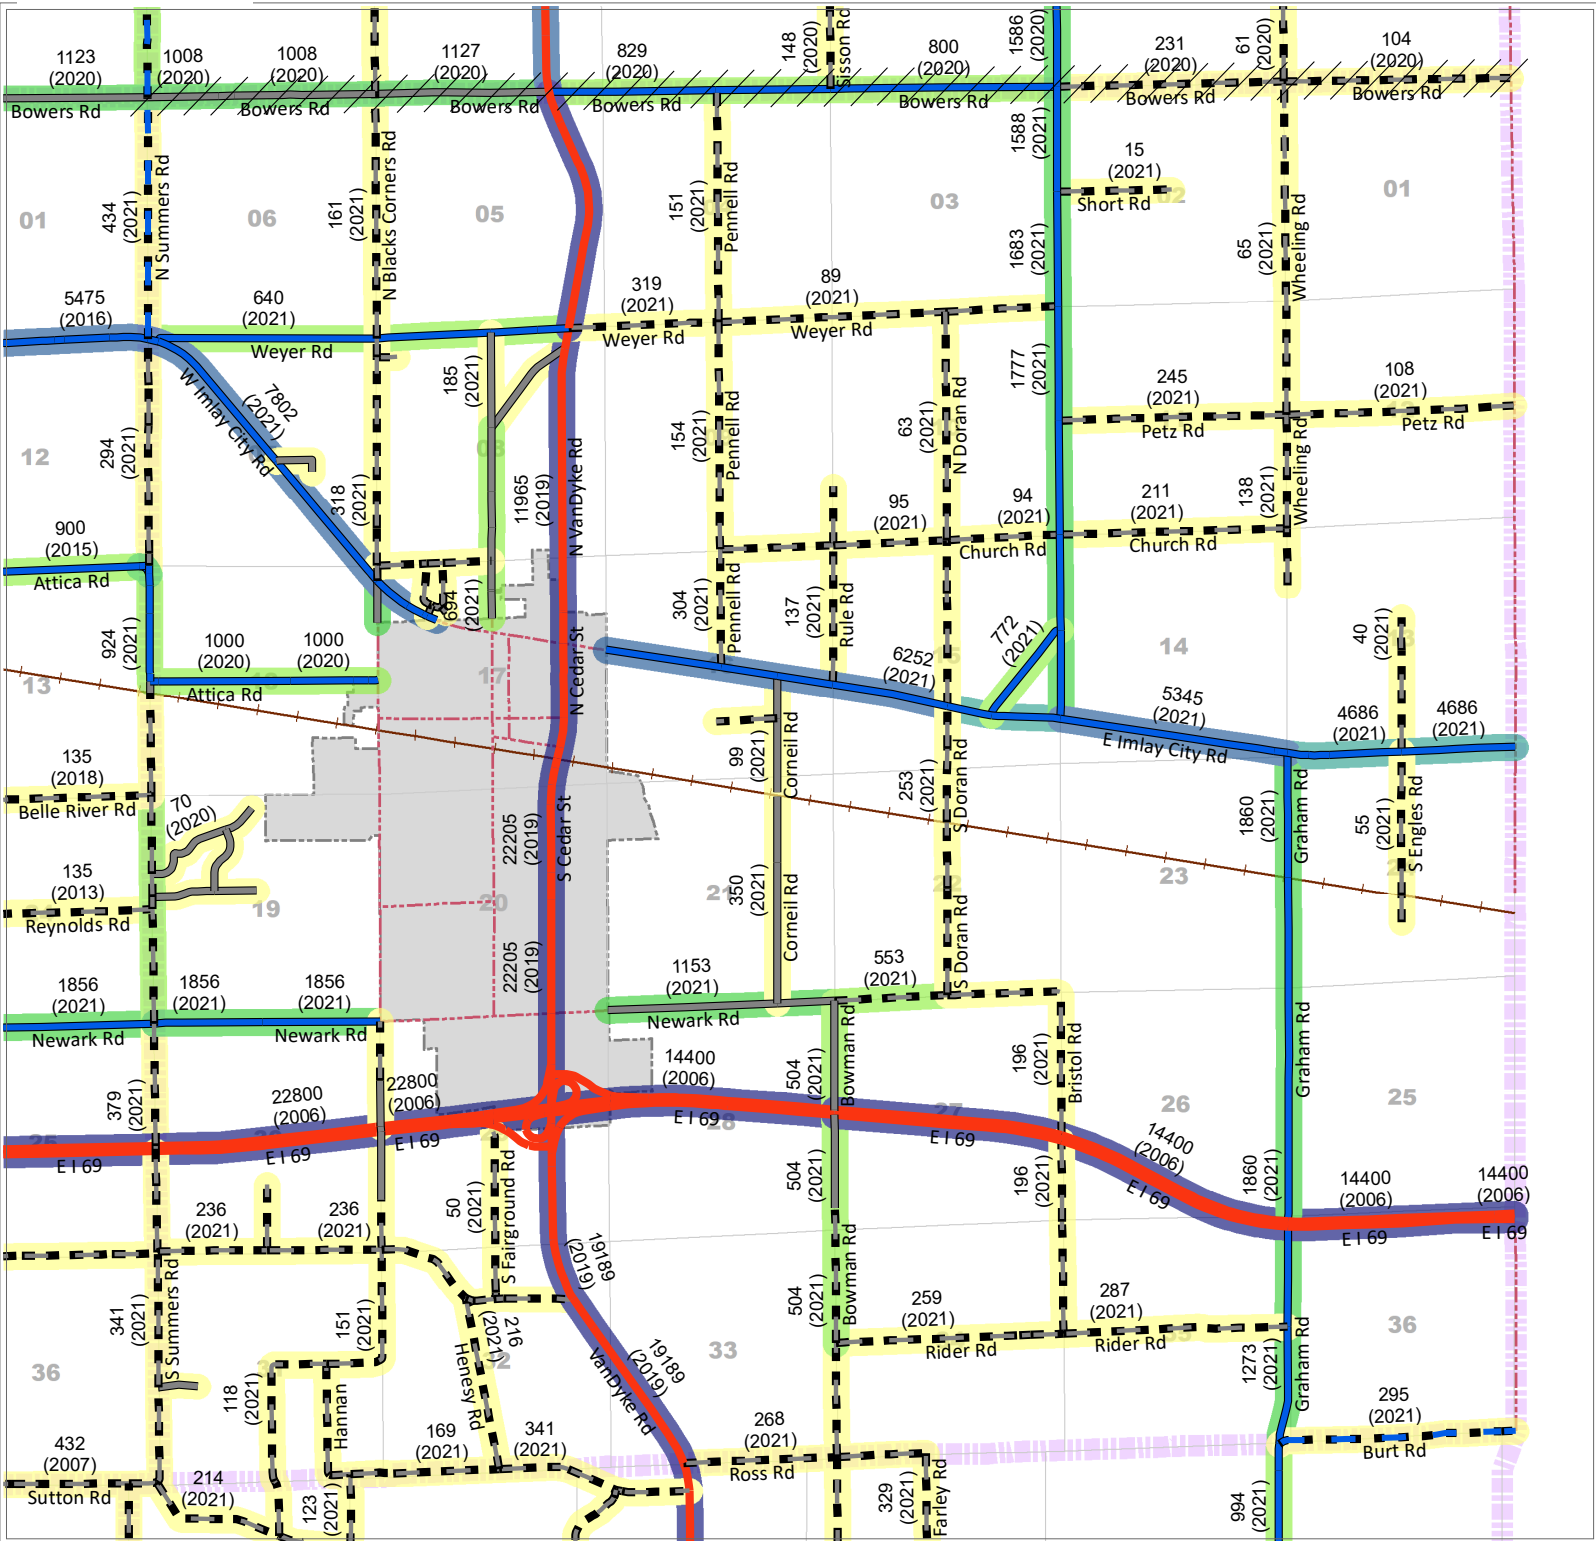

Imlay Township

AVERAGE DAILY TRAFFIC

Legend - Roads

LAPEER COUNTY ROAD COMMISSION

820 DAVIS LAKE ROAD
 LAPEER, MI 48446
 Phone: 810-664-6272
 Web: www.lcrconline.com