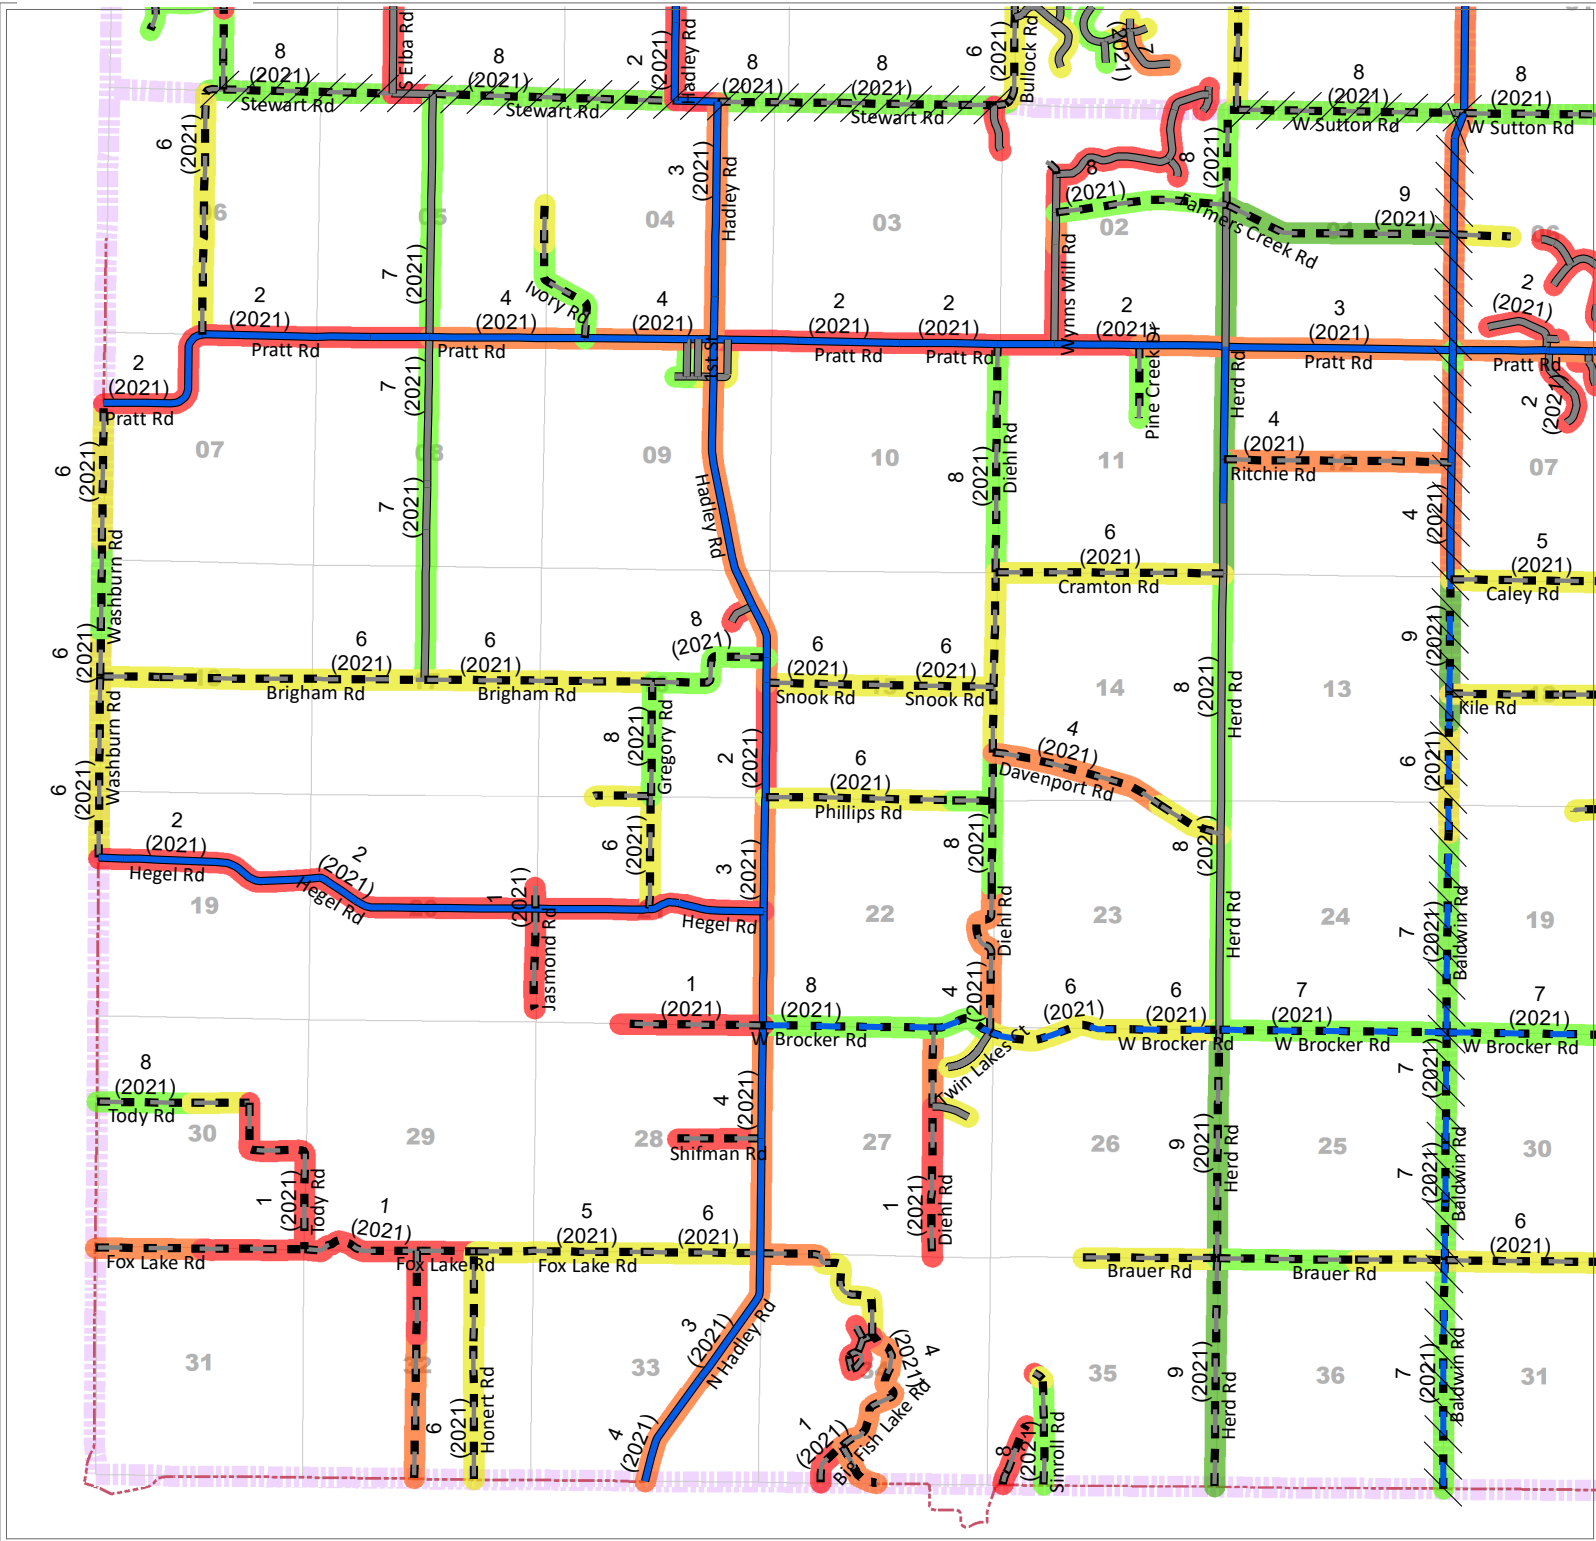

# Hadley Township

### Legend - Paser / IBR

- 1 - 2 - Failure
- 3 - 4 - Poor
- 5 - 6 - Fair
- 7 - 8 - Good
- 9 - 10 - Excellent
- ## (##) Current Rating (Year)

### Legend - Roads

- County Local Paved
- County Local Unpaved
- County Primary Paved
- County Primary Unpaved
- State Trunkline
- Non-LCRC Roads
- Township
- Adjacent Twp Jurisdiction

### LAPEER COUNTY ROAD COMMISSION

820 DAVIS LAKE ROAD  
 LAPEER, MI 48446  
 Phone: 810-664-6272  
 Web: www.lcrconline.com