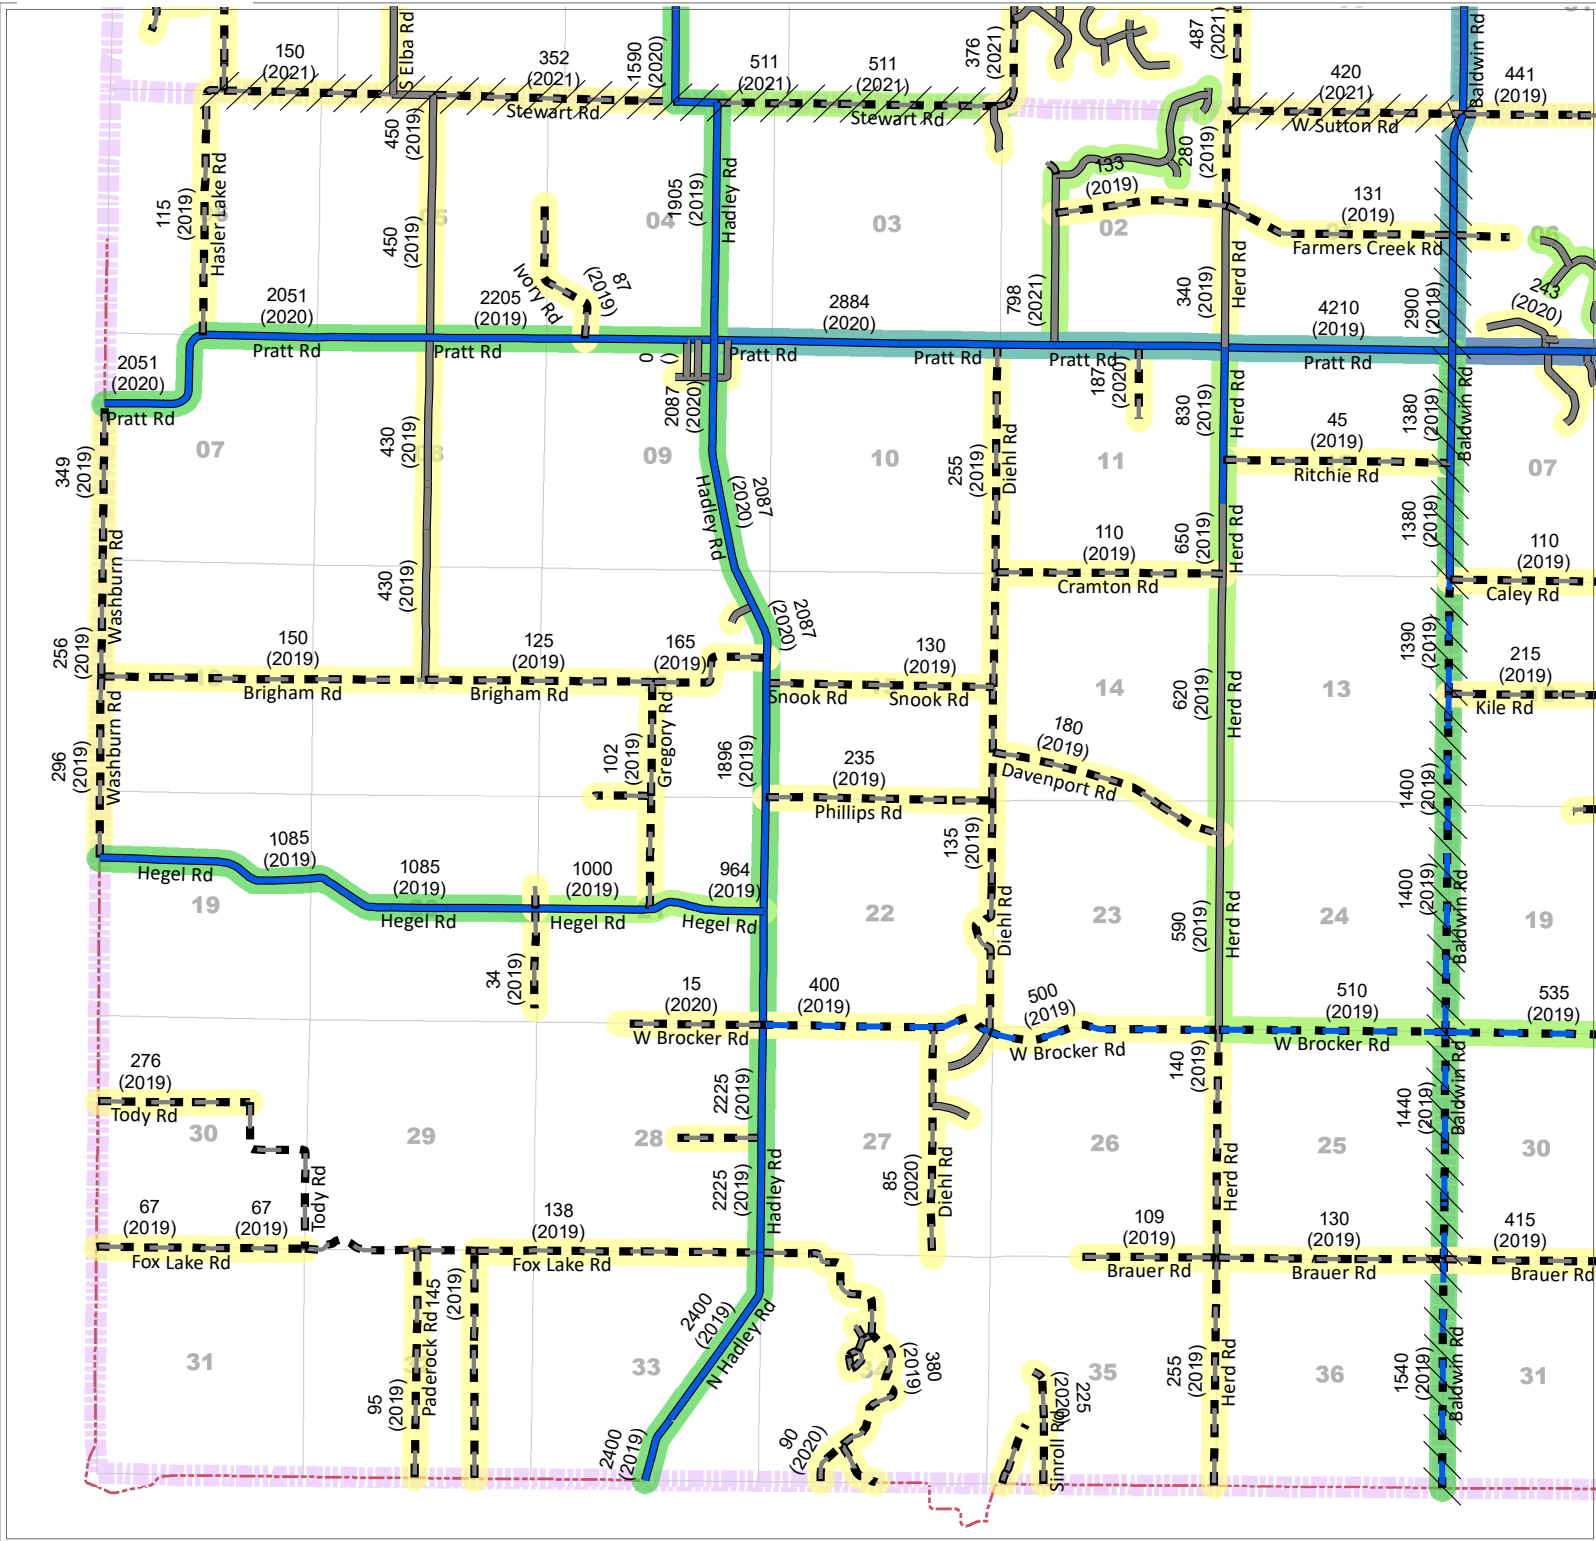

Hadley Township

AVERAGE DAILY TRAFFIC

Legend - Roads

LAPEER COUNTY ROAD COMMISSION

820 DAVIS LAKE ROAD
 LAPEER, MI 48446
 Phone: 810-664-6272
 Web: www.lcrconline.com