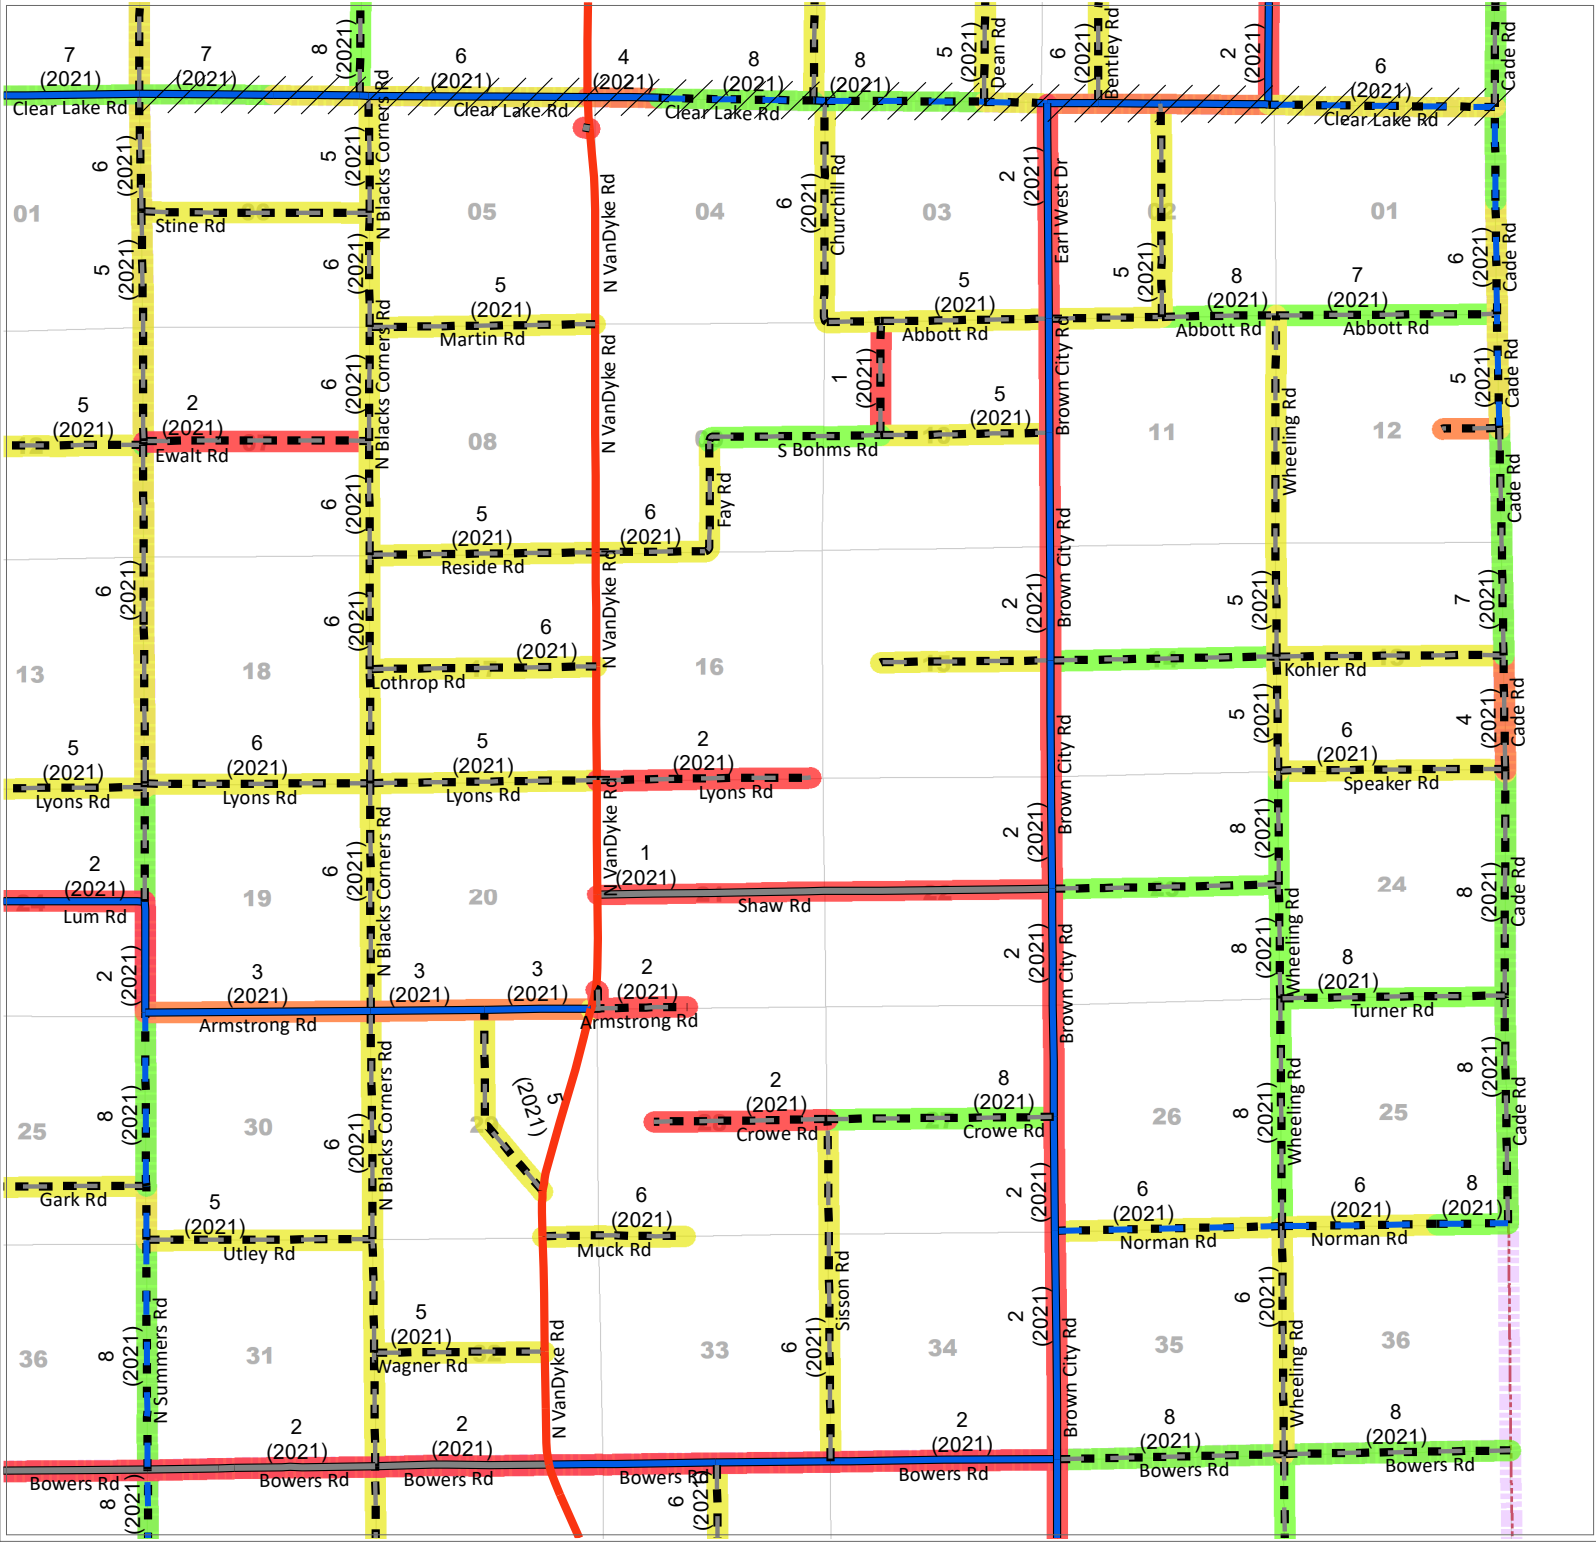

# Goodland Township

## Legend - Paser / IBR

- 1 - 2 - Failure
- 3 - 4 - Poor
- 5 - 6 - Fair
- 7 - 8 - Good
- 9 - 10 - Excellent
- ## (##) Current Rating (Year)

## Legend - Roads

- County Local Paved
- County Local Unpaved
- County Primary Paved
- County Primary Unpaved
- State Trunkline
- Non-LCRC Roads
- Township
- Adjacent Twp Jurisdiction

## LAPEER COUNTY ROAD COMMISSION

820 DAVIS LAKE ROAD  
 LAPEER, MI 48446  
 Phone: 810-664-6272  
 Web: www.lcrconline.com