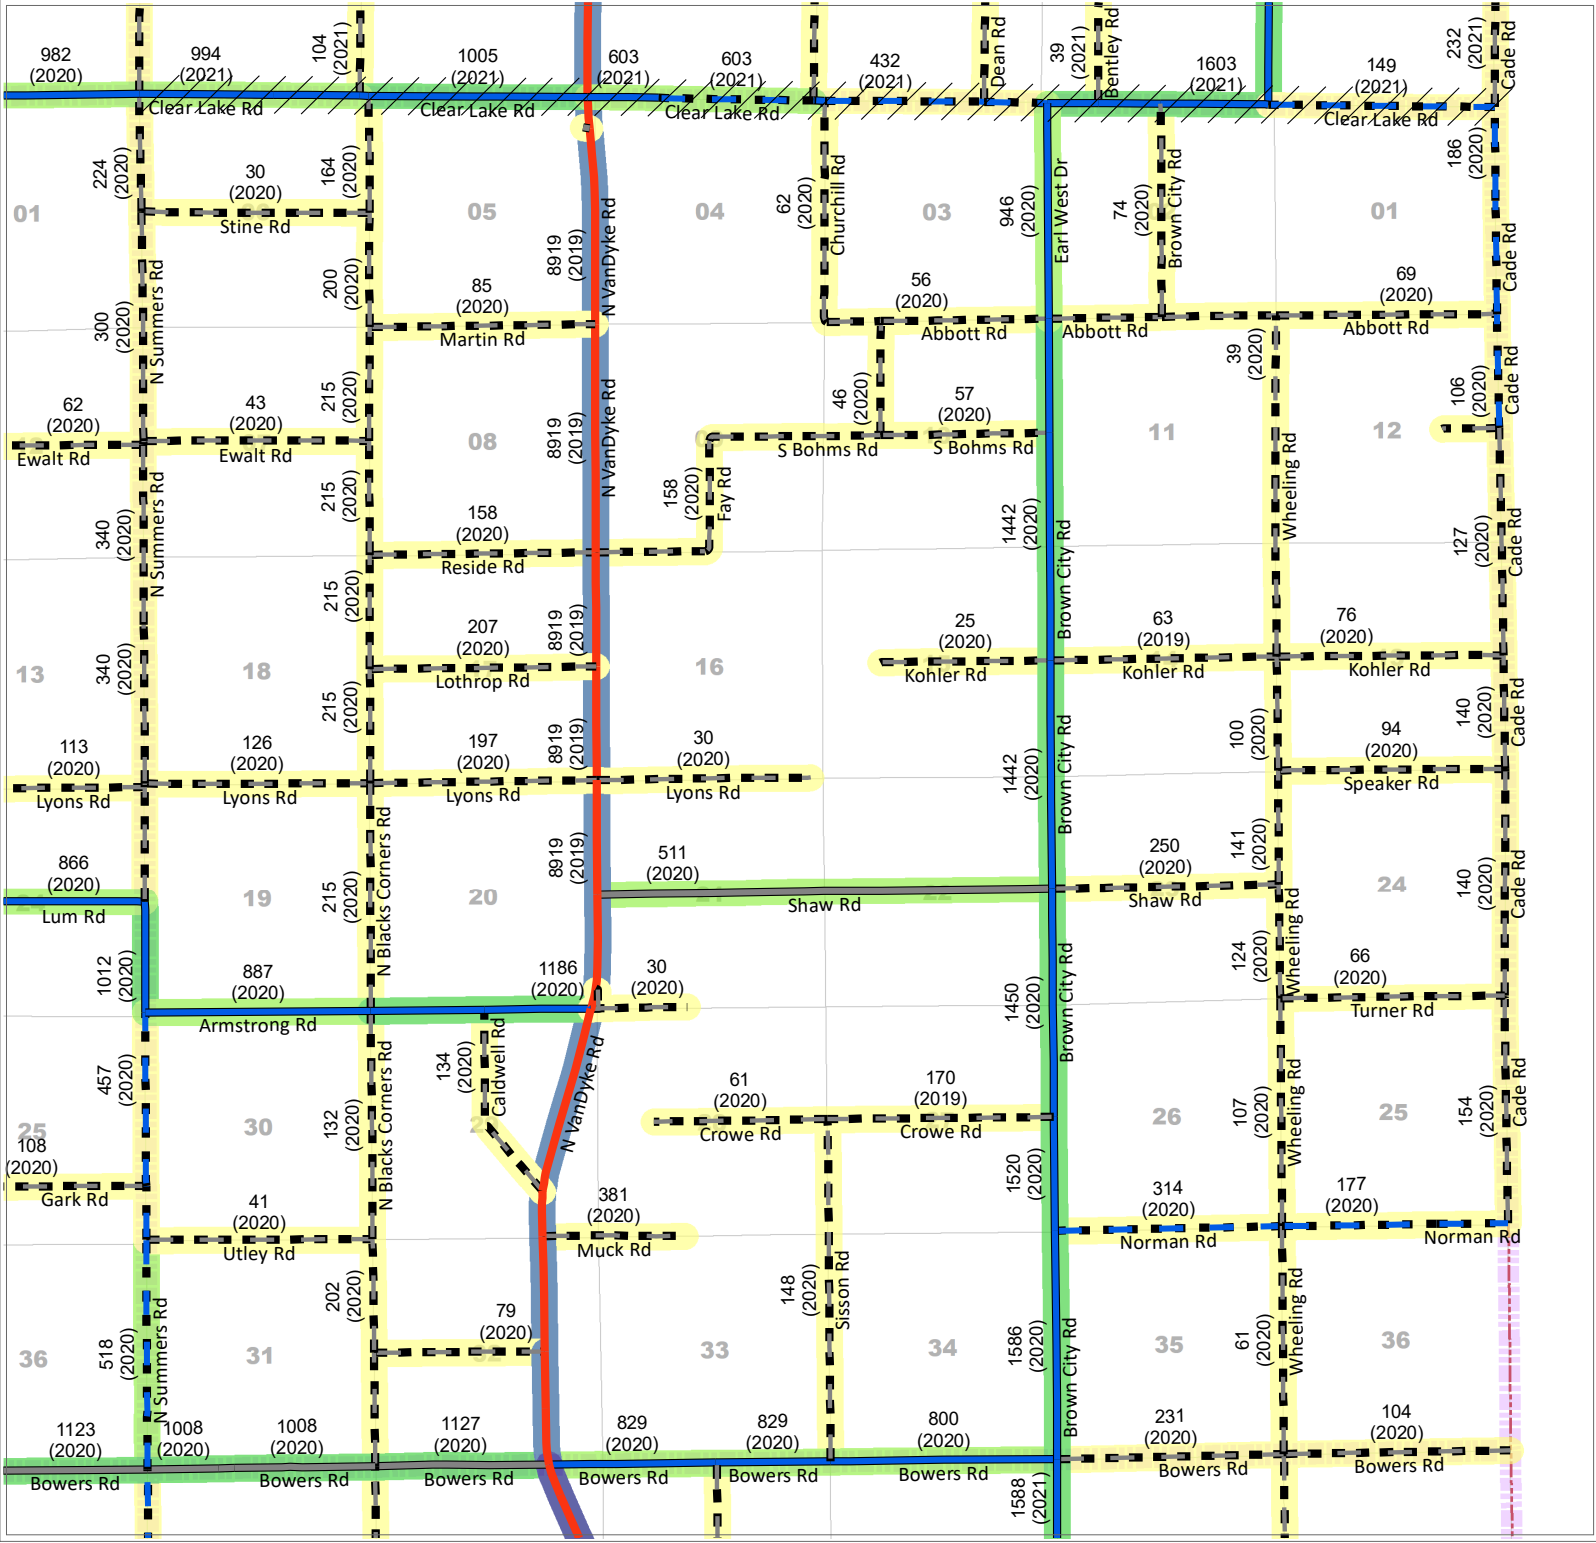

Goodland Township

AVERAGE DAILY TRAFFIC

LAPEER COUNTY ROAD COMMISSION
 820 DAVIS LAKE ROAD
 LAPEER, MI 48446
 Phone: 810-664-6272
 Web: www.lcrconline.com