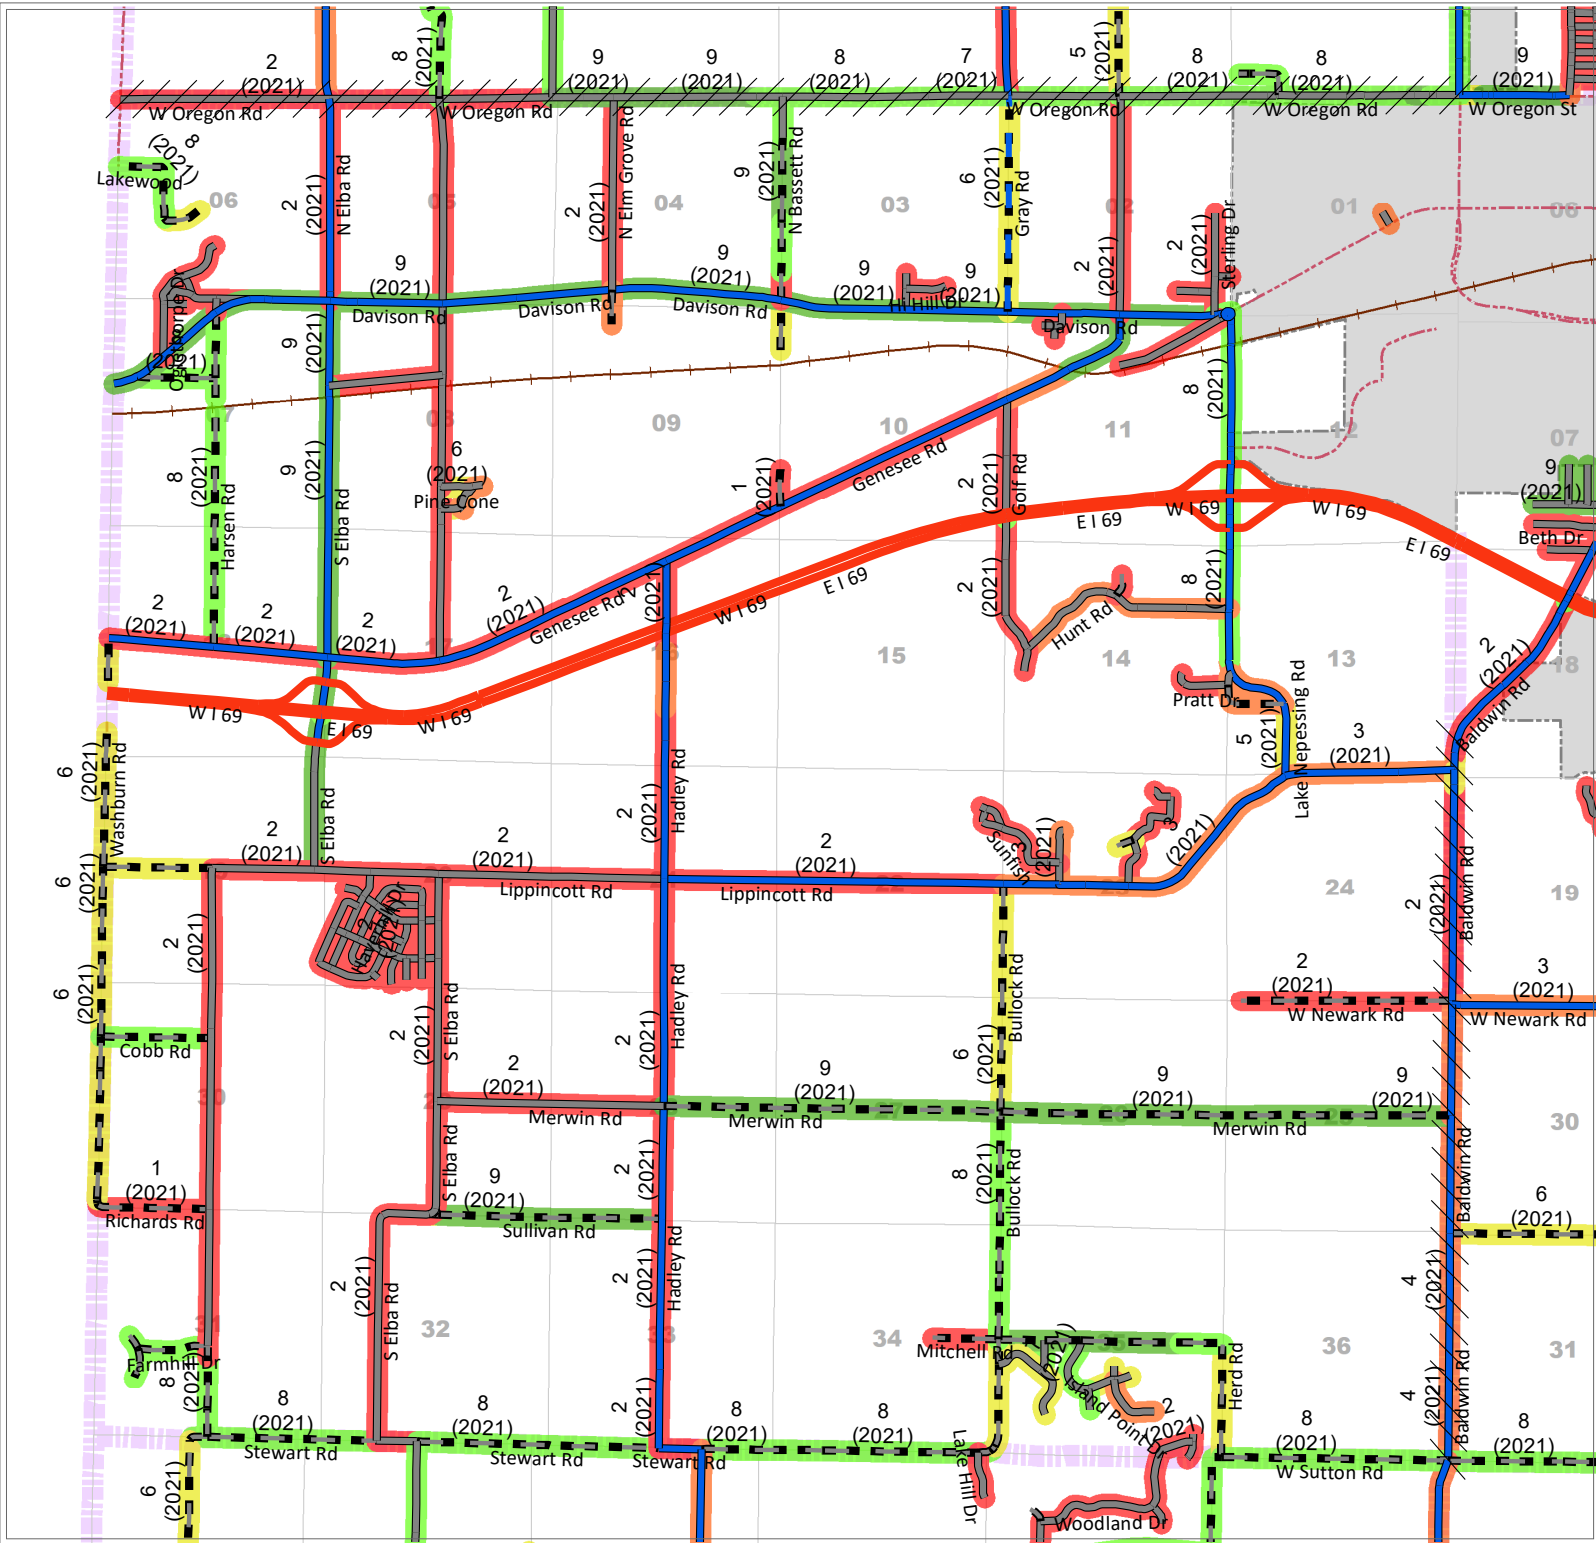

Elba Township

Legend - Paser / IBR

- 1 - 2 - Failure
- 3 - 4 - Poor
- 5 - 6 - Fair
- 7 - 8 - Good
- 9 - 10 - Excellent
- ## (##) Current Rating (Year)

Legend - Roads

- County Local Paved
- County Local Unpaved
- County Primary Paved
- County Primary Unpaved
- State Trunkline
- Non-LCRC Roads
- Township
- Adjacent Twp Jurisdiction

LAPEER COUNTY ROAD COMMISSION

820 DAVIS LAKE ROAD
 LAPEER, MI 48446
 Phone: 810-664-6272
 Web: www.lcrconline.com