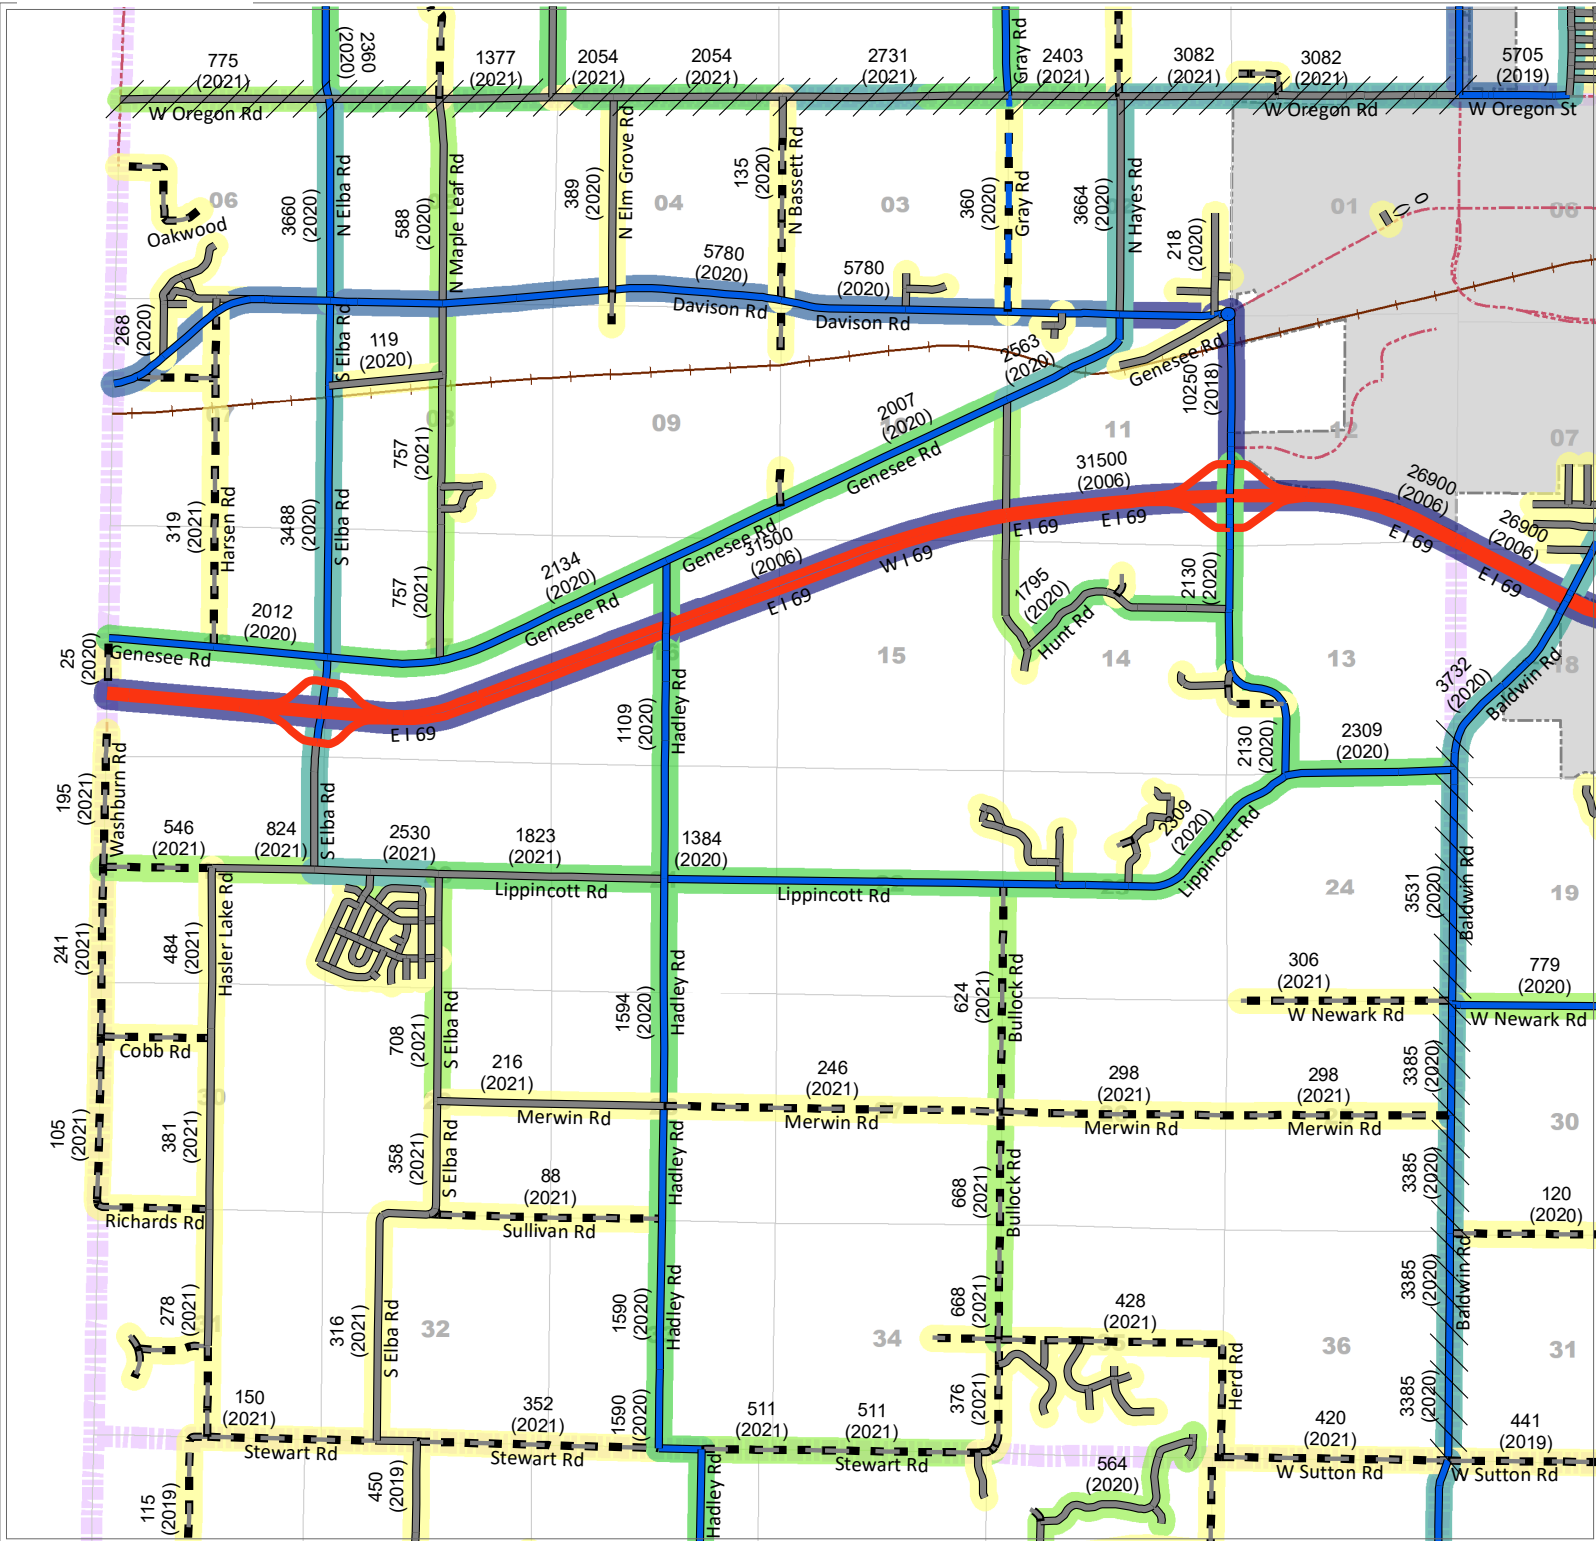

Elba Township

AVERAGE DAILY TRAFFIC

Legend - Roads

LAPEER COUNTY ROAD COMMISSION

820 DAVIS LAKE ROAD
 LAPEER, MI 48446
 Phone: 810-664-6272
 Web: www.lcrconline.com