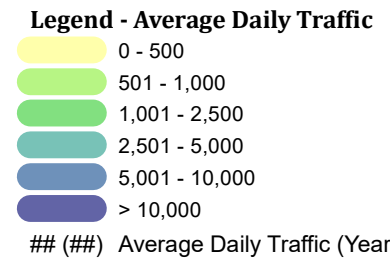

Elba Township

AVERAGE DAILY TRAFFIC

Legend - Roads

LAPEER COUNTY ROAD COMMISSION

820 DAVIS LAKE ROAD
 LAPEER, MI 48446
 Phone: 810-664-6272
 Web: www.lcrconline.com