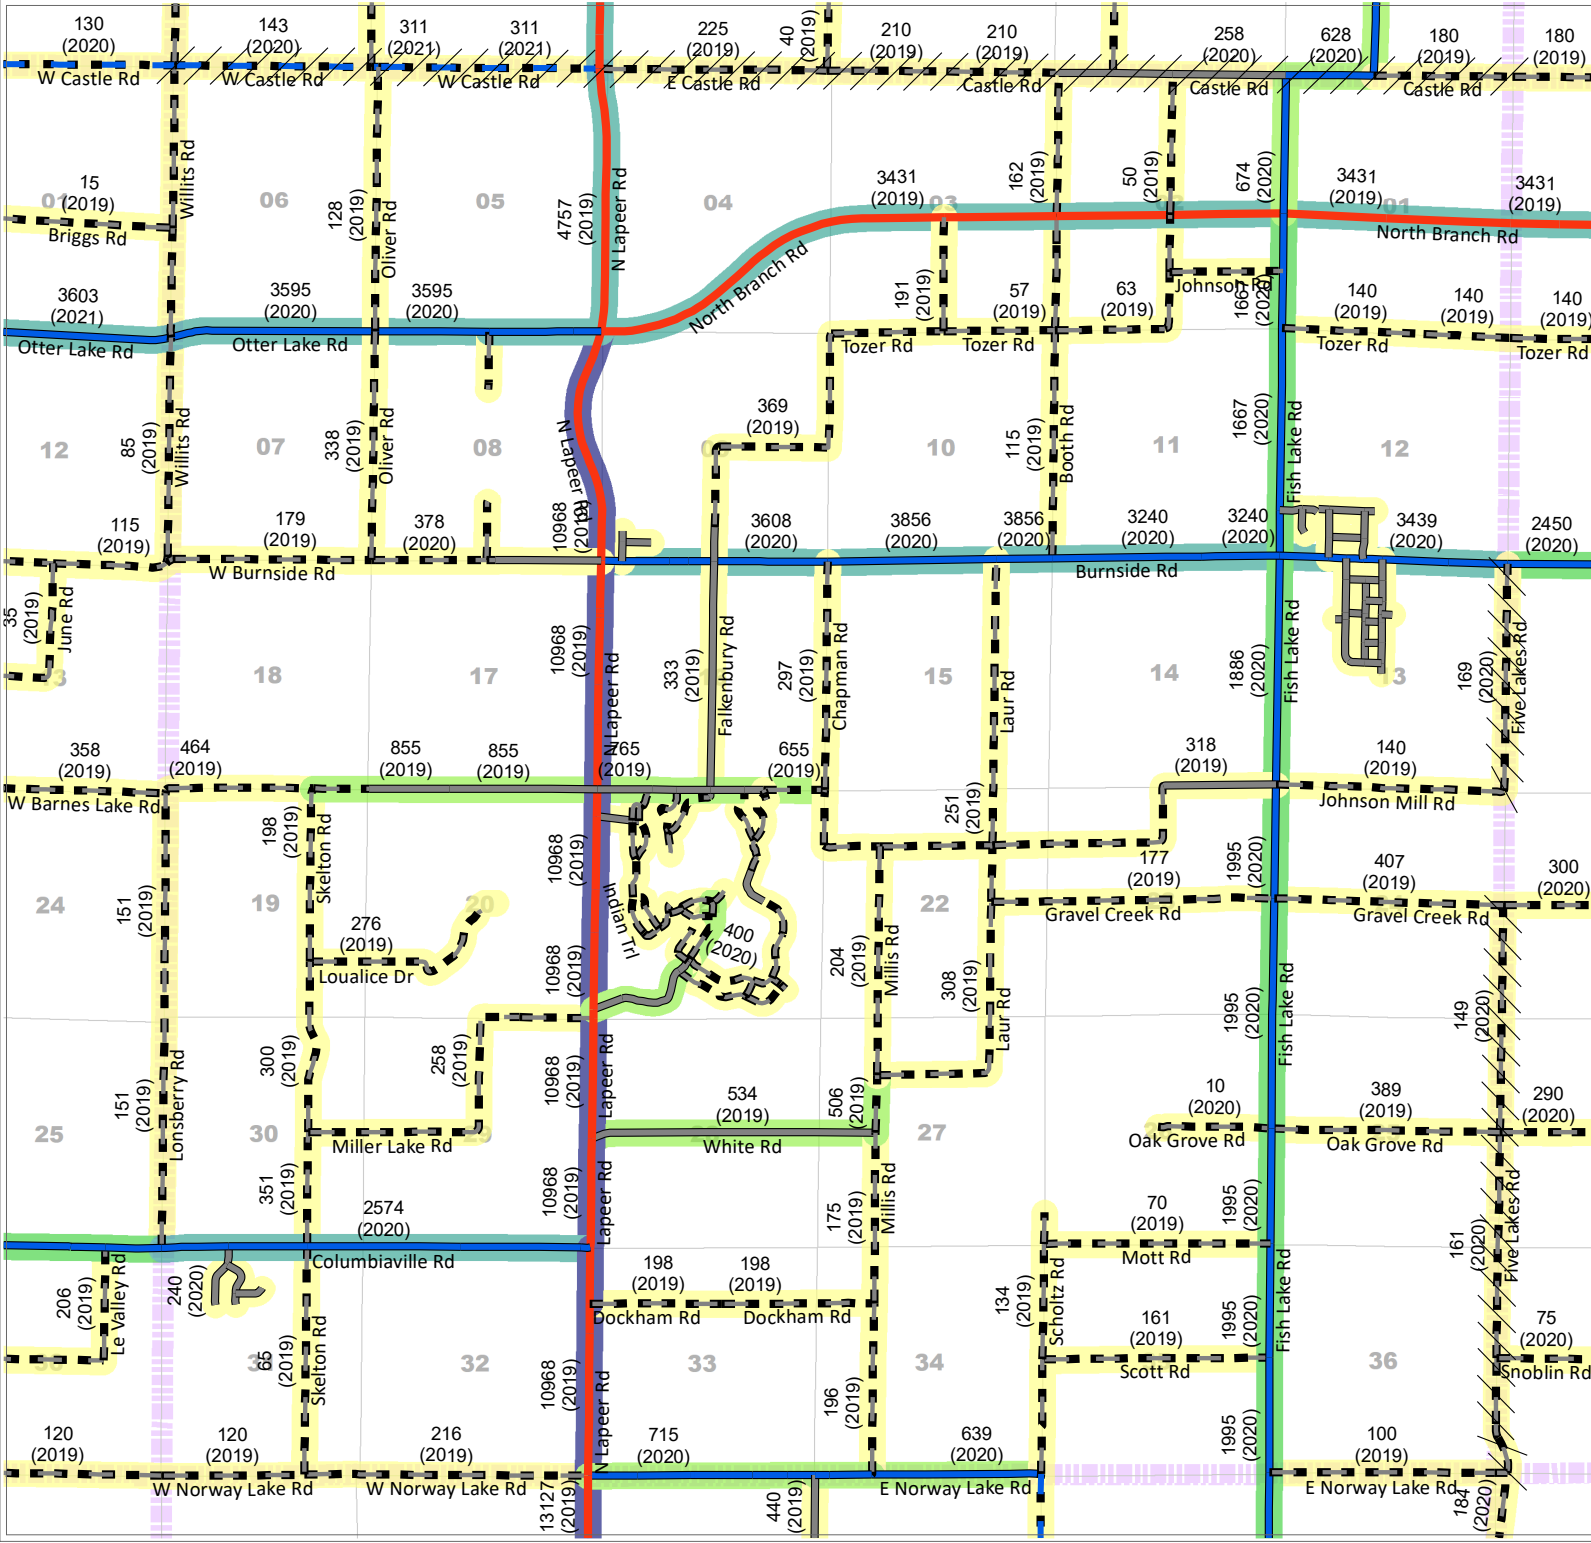

Deerfield Township

AVERAGE DAILY TRAFFIC

Legend - Roads

LAPEER COUNTY ROAD COMMISSION

820 DAVIS LAKE ROAD
 LAPEER, MI 48446
 Phone: 810-664-6272
 Web: www.lcrconline.com