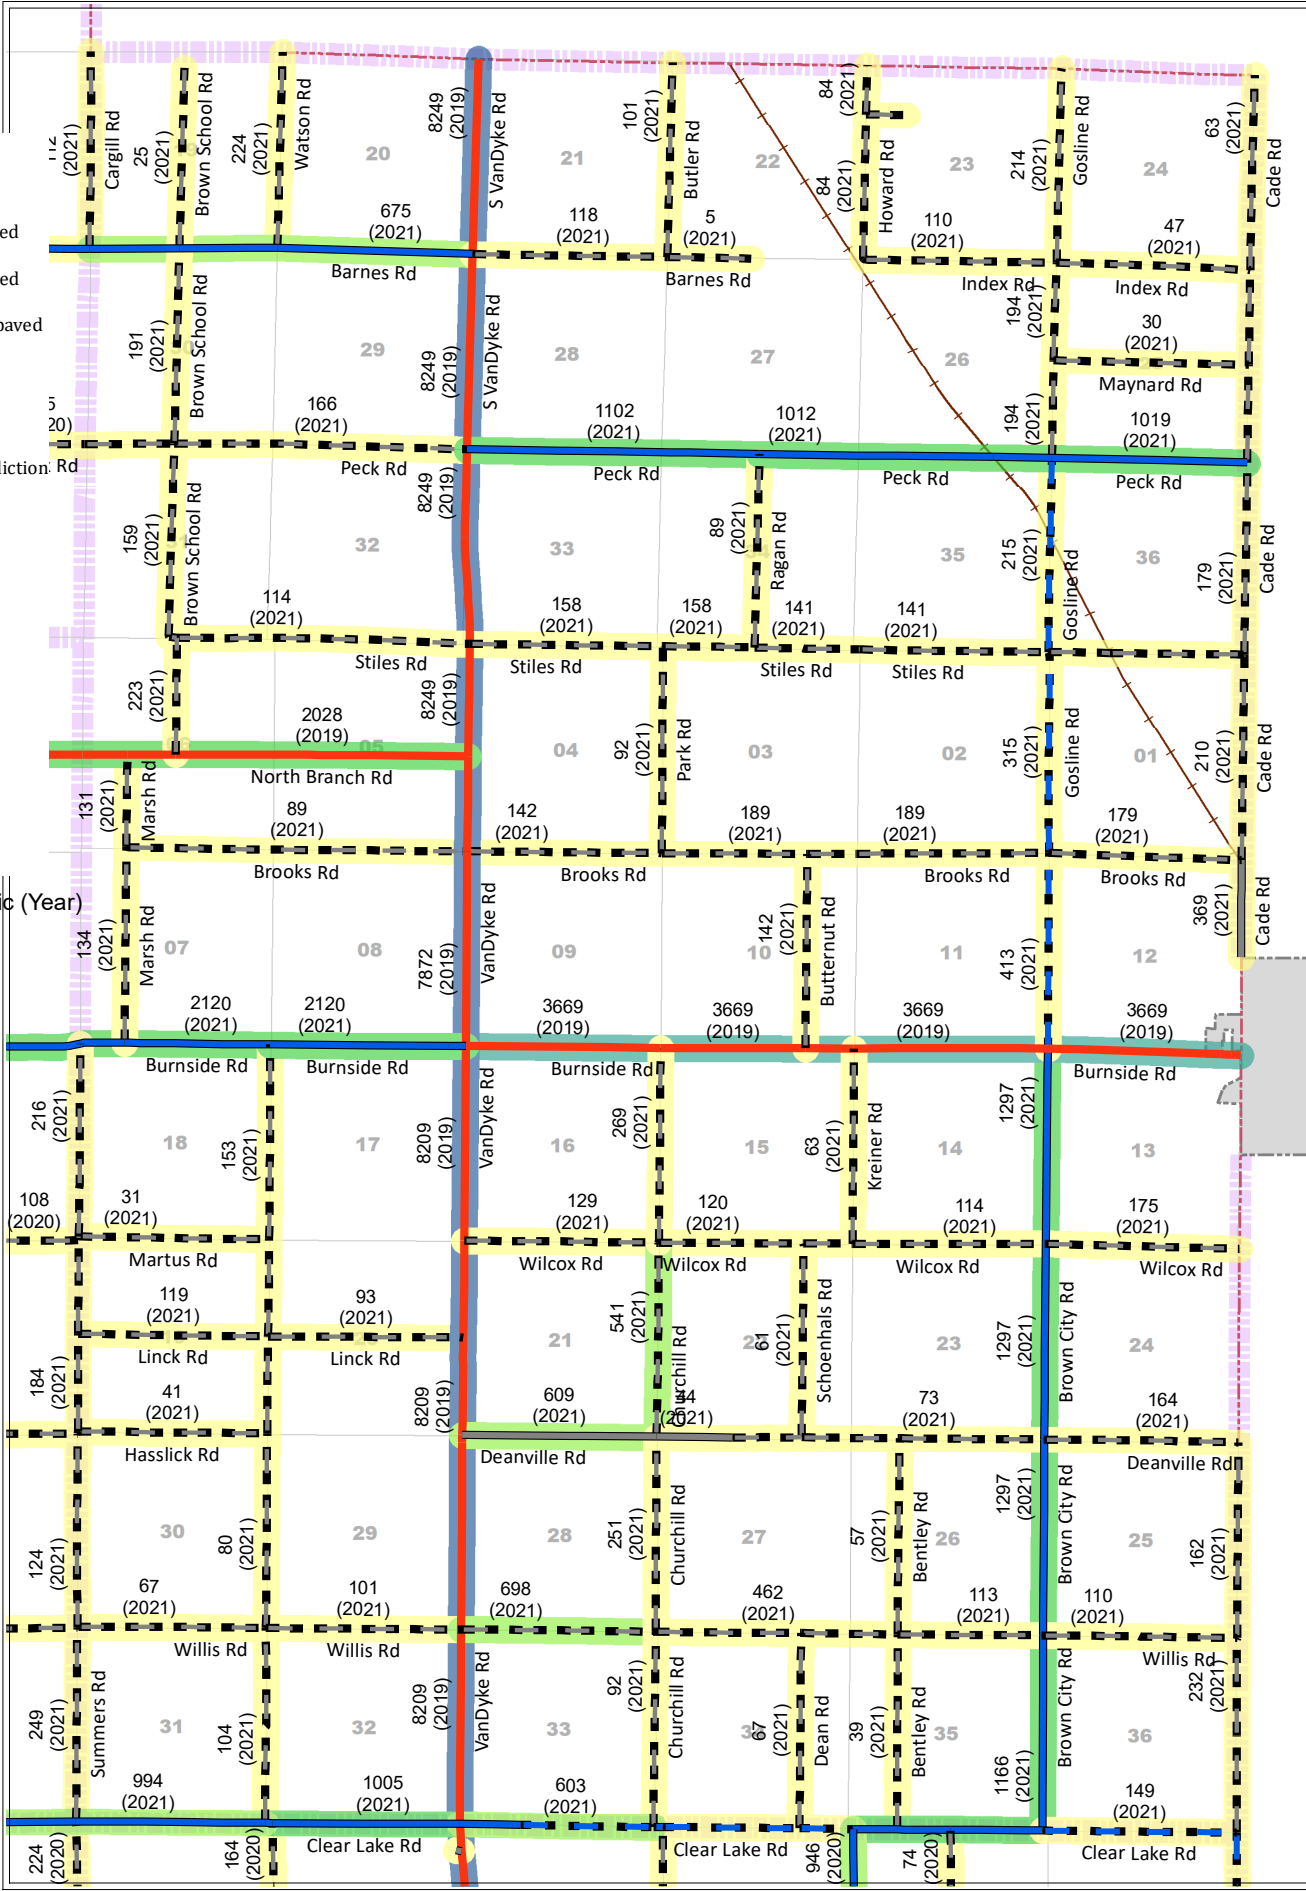

Burnside Township

AVERAGE DAILY TRAFFIC

- Legend**
- County Local Paved
 - County Local Unpaved
 - County Primary Paved
 - County Primary Unpaved
 - State Trunkline
 - Non-LCRC Roads
 - Adjacent Twp Jurisdiction: Rd
 - Township

- ADT-2021
Average Daily Traffic**
- 0 - 500
 - 501 - 1,000
 - 1,001 - 2,500
 - 2,501 - 5,000
 - 5,001 - 10,000
 - > 10,000

(##) Average Daily Traffic (Year)

Lapeer County Road Commission
 820 DAVIS LAKE ROAD
 LAPEER, MI 48446
 Phone: 810-664-6272
 Web: www.lcrconline.com