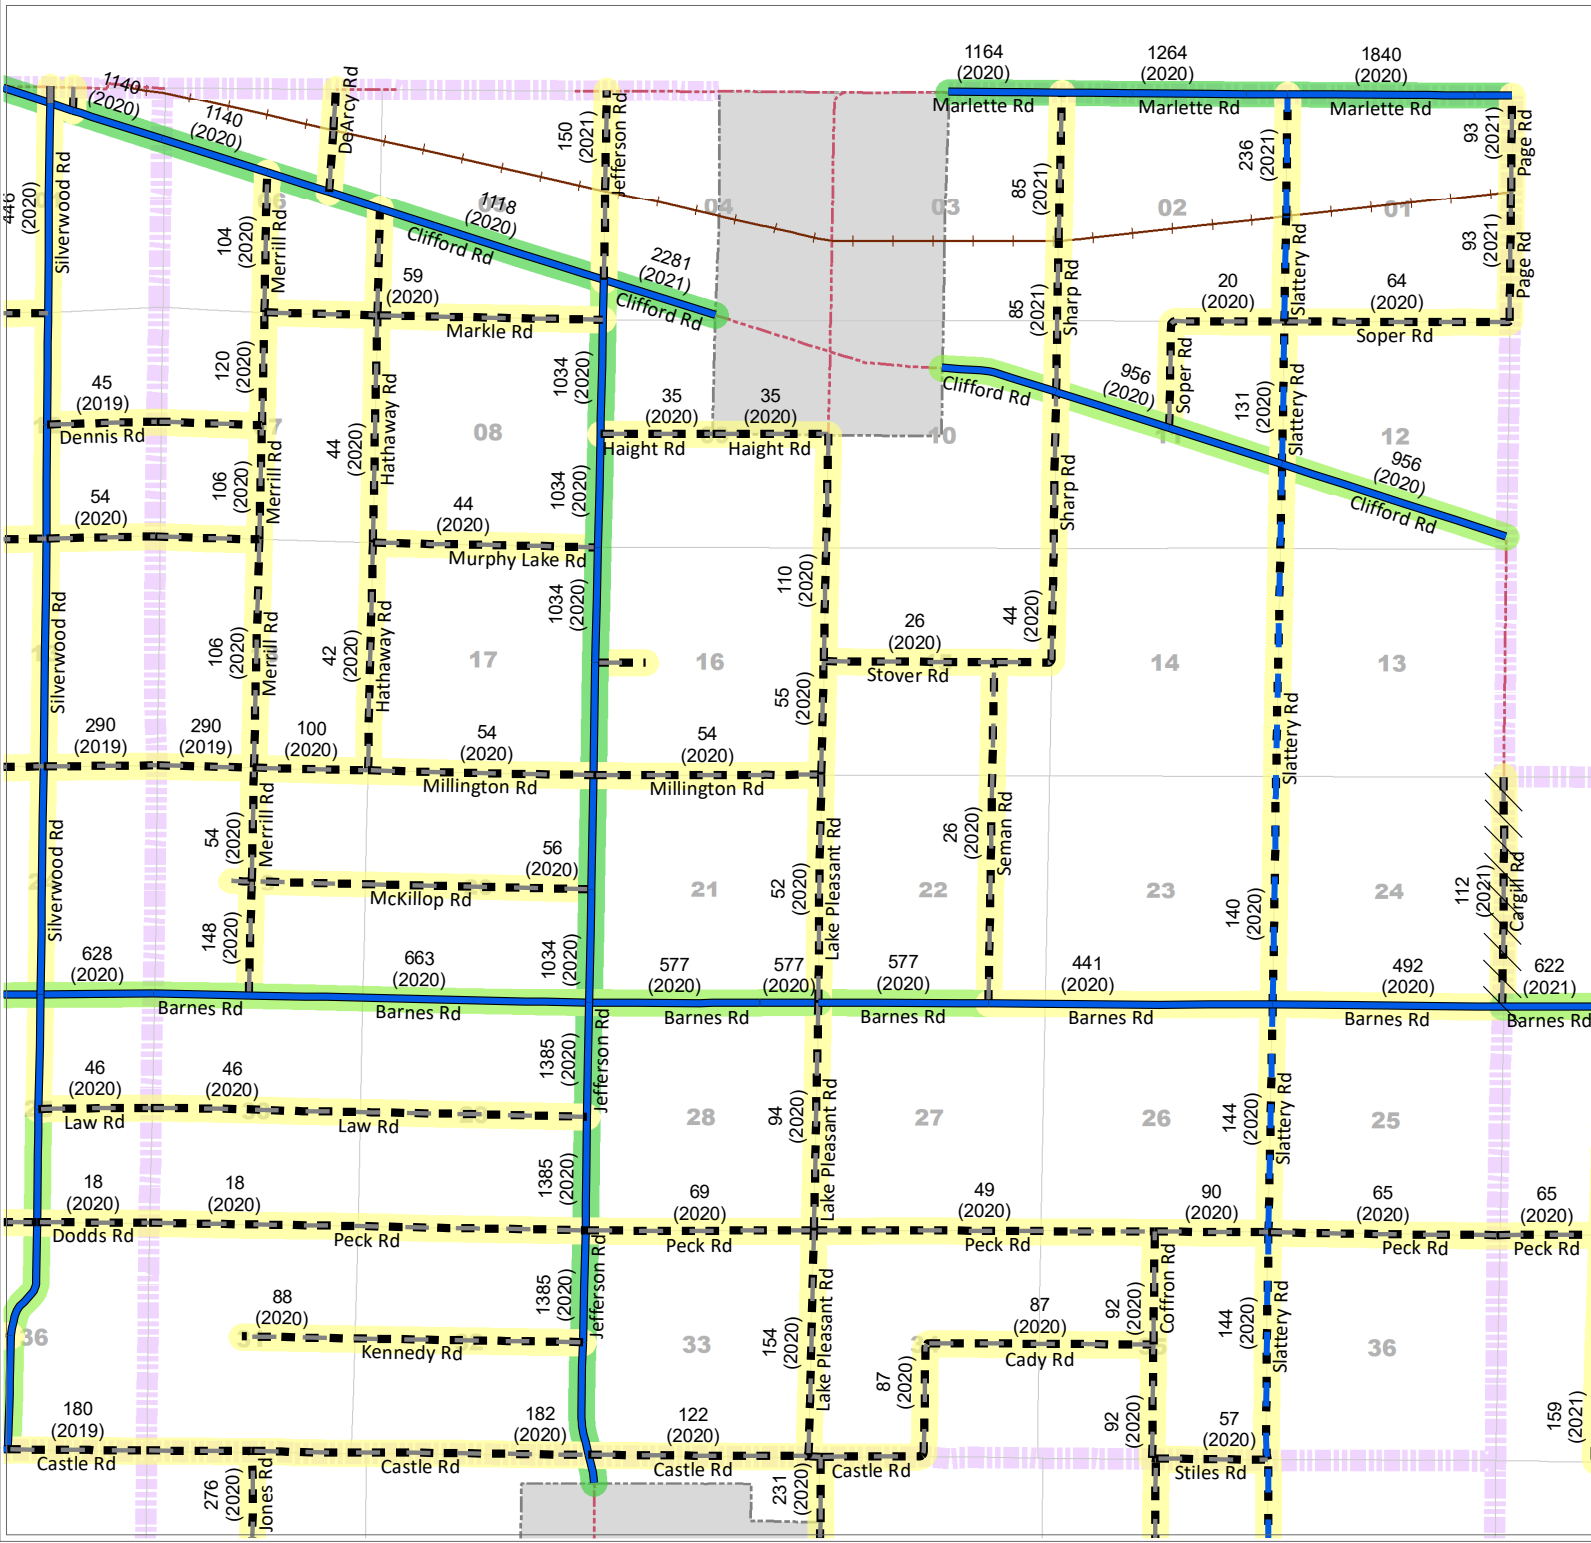

Burlington Township

AVERAGE DAILY TRAFFIC

LAPEER COUNTY ROAD COMMISSION
 820 DAVIS LAKE ROAD
 LAPEER, MI 48446
 Phone: 810-664-6272
 Web: www.lcrconline.com