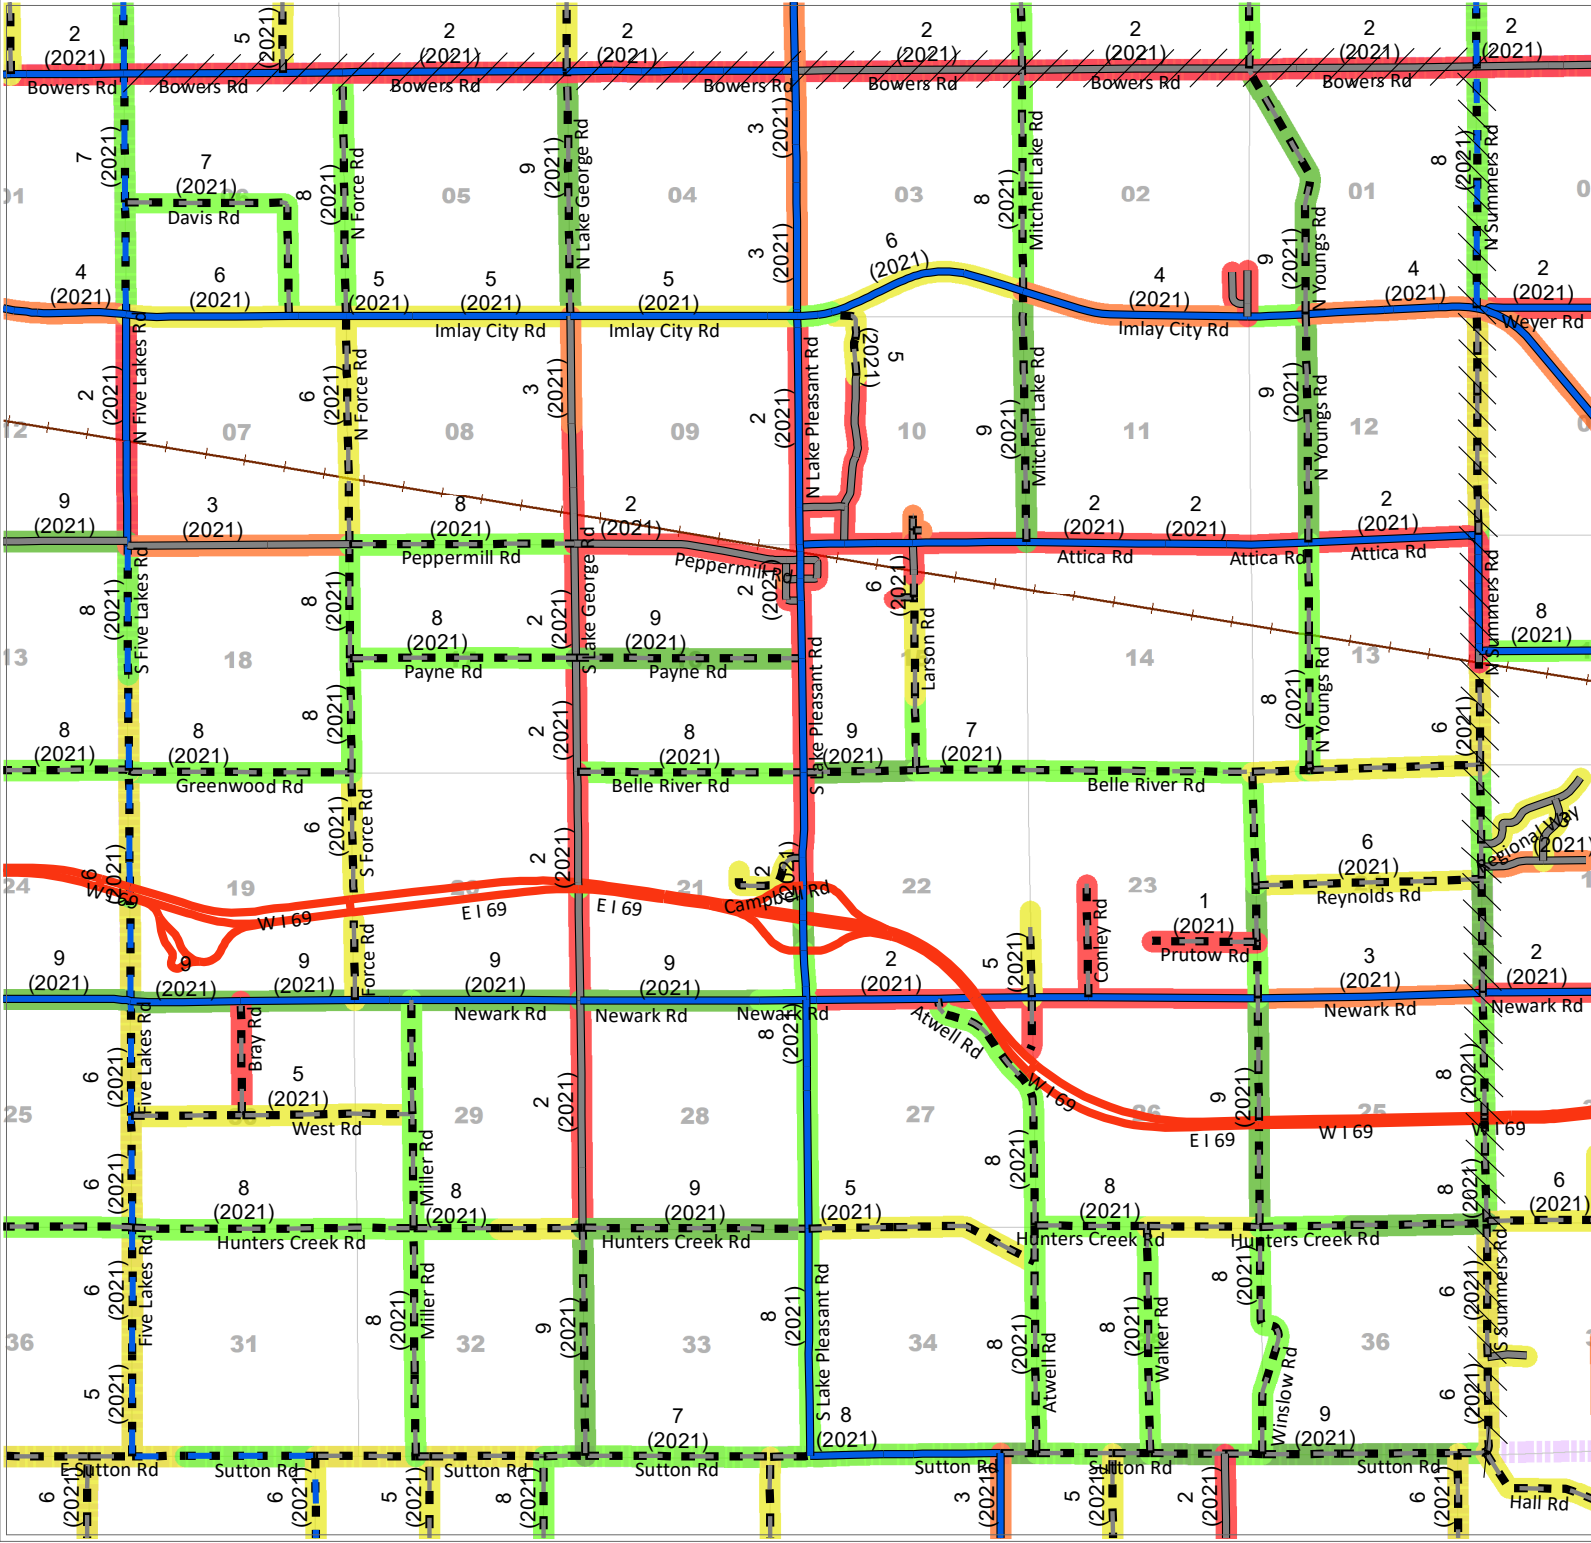

# Attica Township

**Legend - Paser / IBR**

- 1 - 2 - Failure
- 3 - 4 - Poor
- 5 - 6 - Fair
- 7 - 8 - Good
- 9 - 10 - Excellent

## (##) Current Rating (Year)

**Legend - Roads**

- County Local Paved
- County Local Unpaved
- County Primary Paved
- County Primary Unpaved
- State Trunkline
- Non-LCRC Roads
- Township
- Adjacent Twp Jurisdiction

**LAPÉER COUNTY ROAD COMMISSION**  
 820 DAVIS LAKE ROAD  
 LAPÉER, MI 48446  
 Phone: 810-664-6272  
 Web: www.lcrconline.com