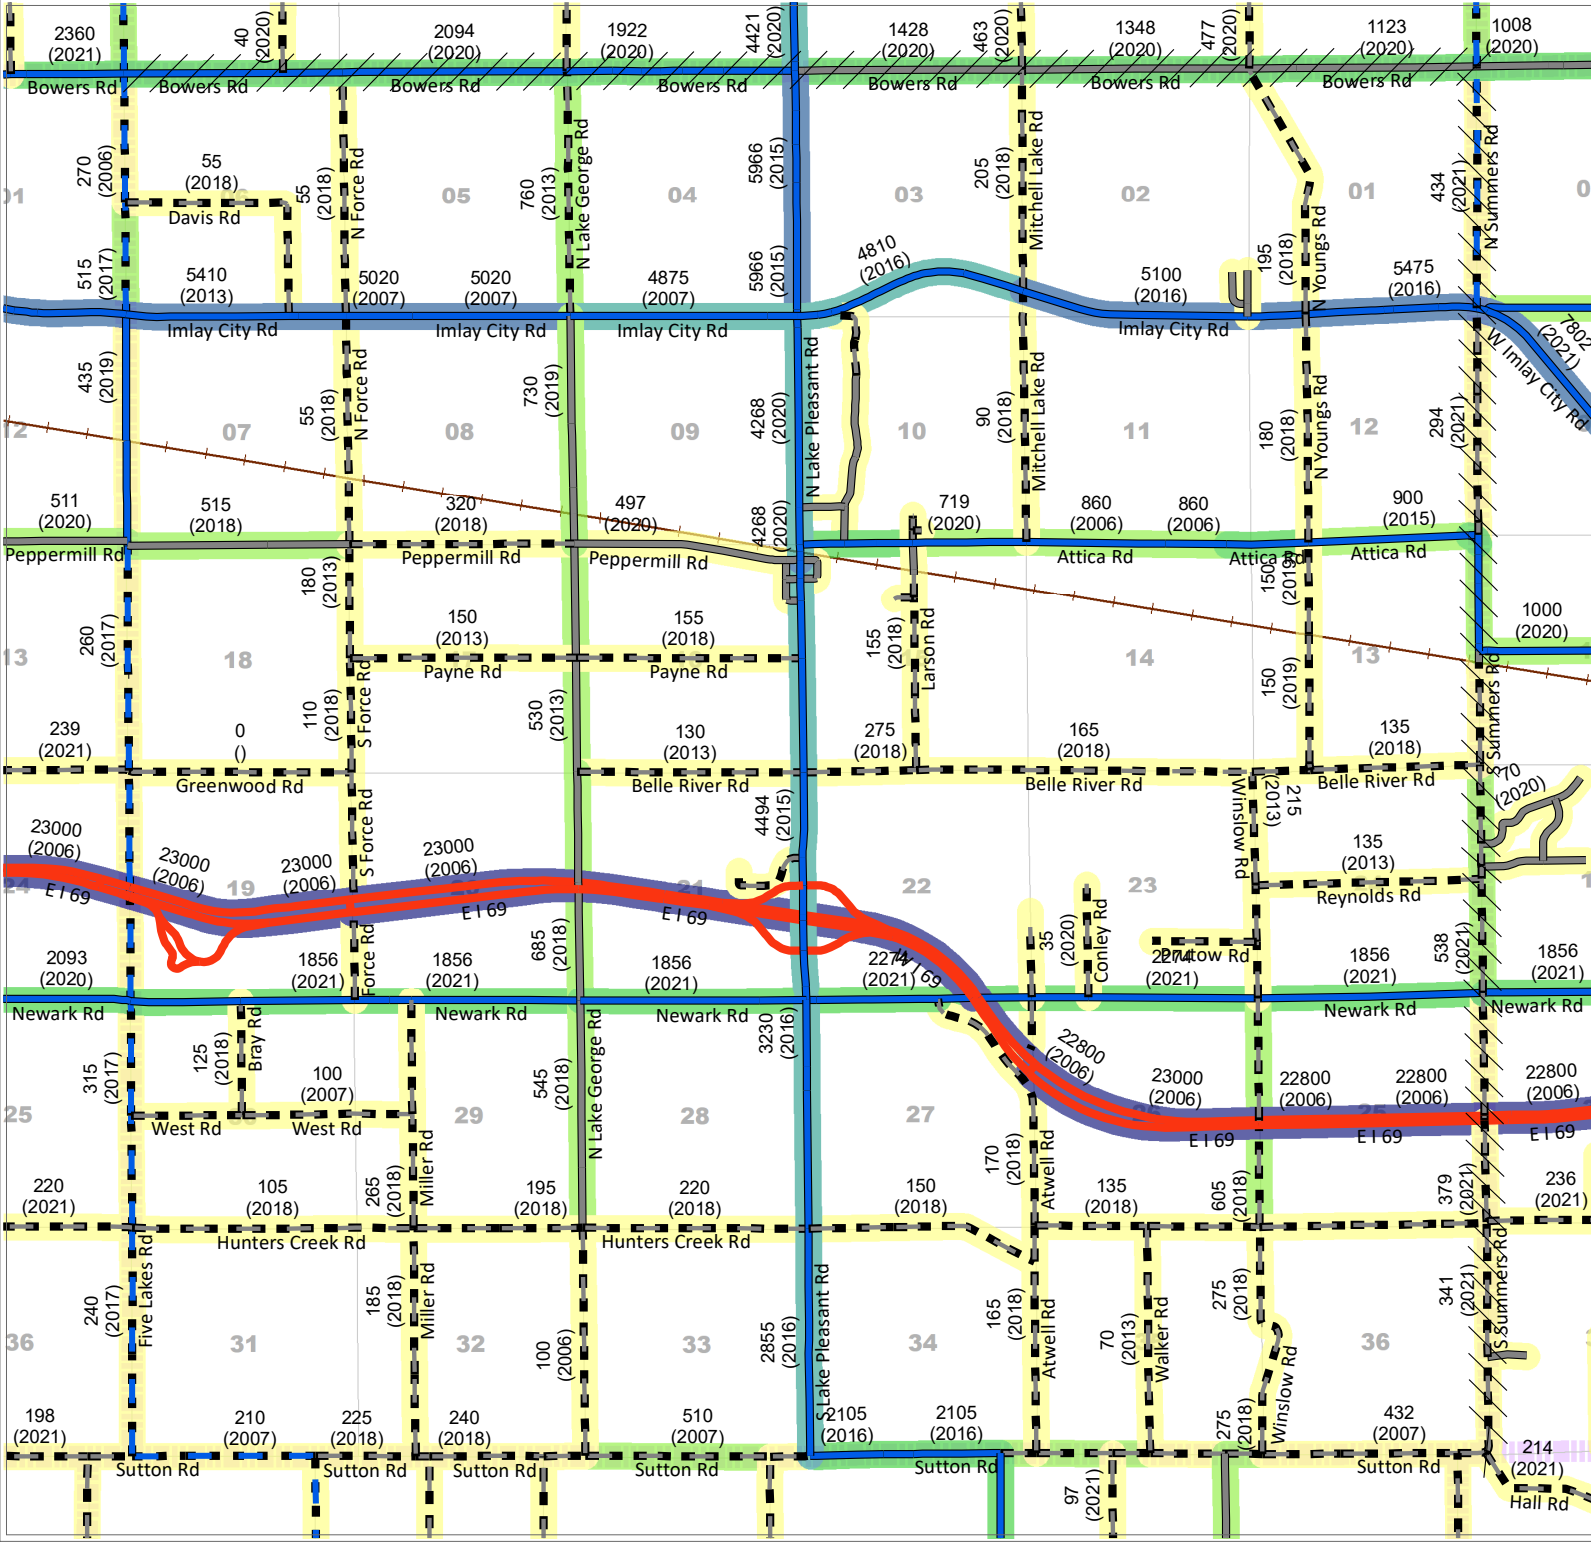

# Attica Township

## AVERAGE DAILY TRAFFIC

**LAPÉER COUNTY ROAD COMMISSION**  
 820 DAVIS LAKE ROAD  
 LAPÉER, MI 48446  
 Phone: 810-664-6272  
 Web: www.lcrconline.com