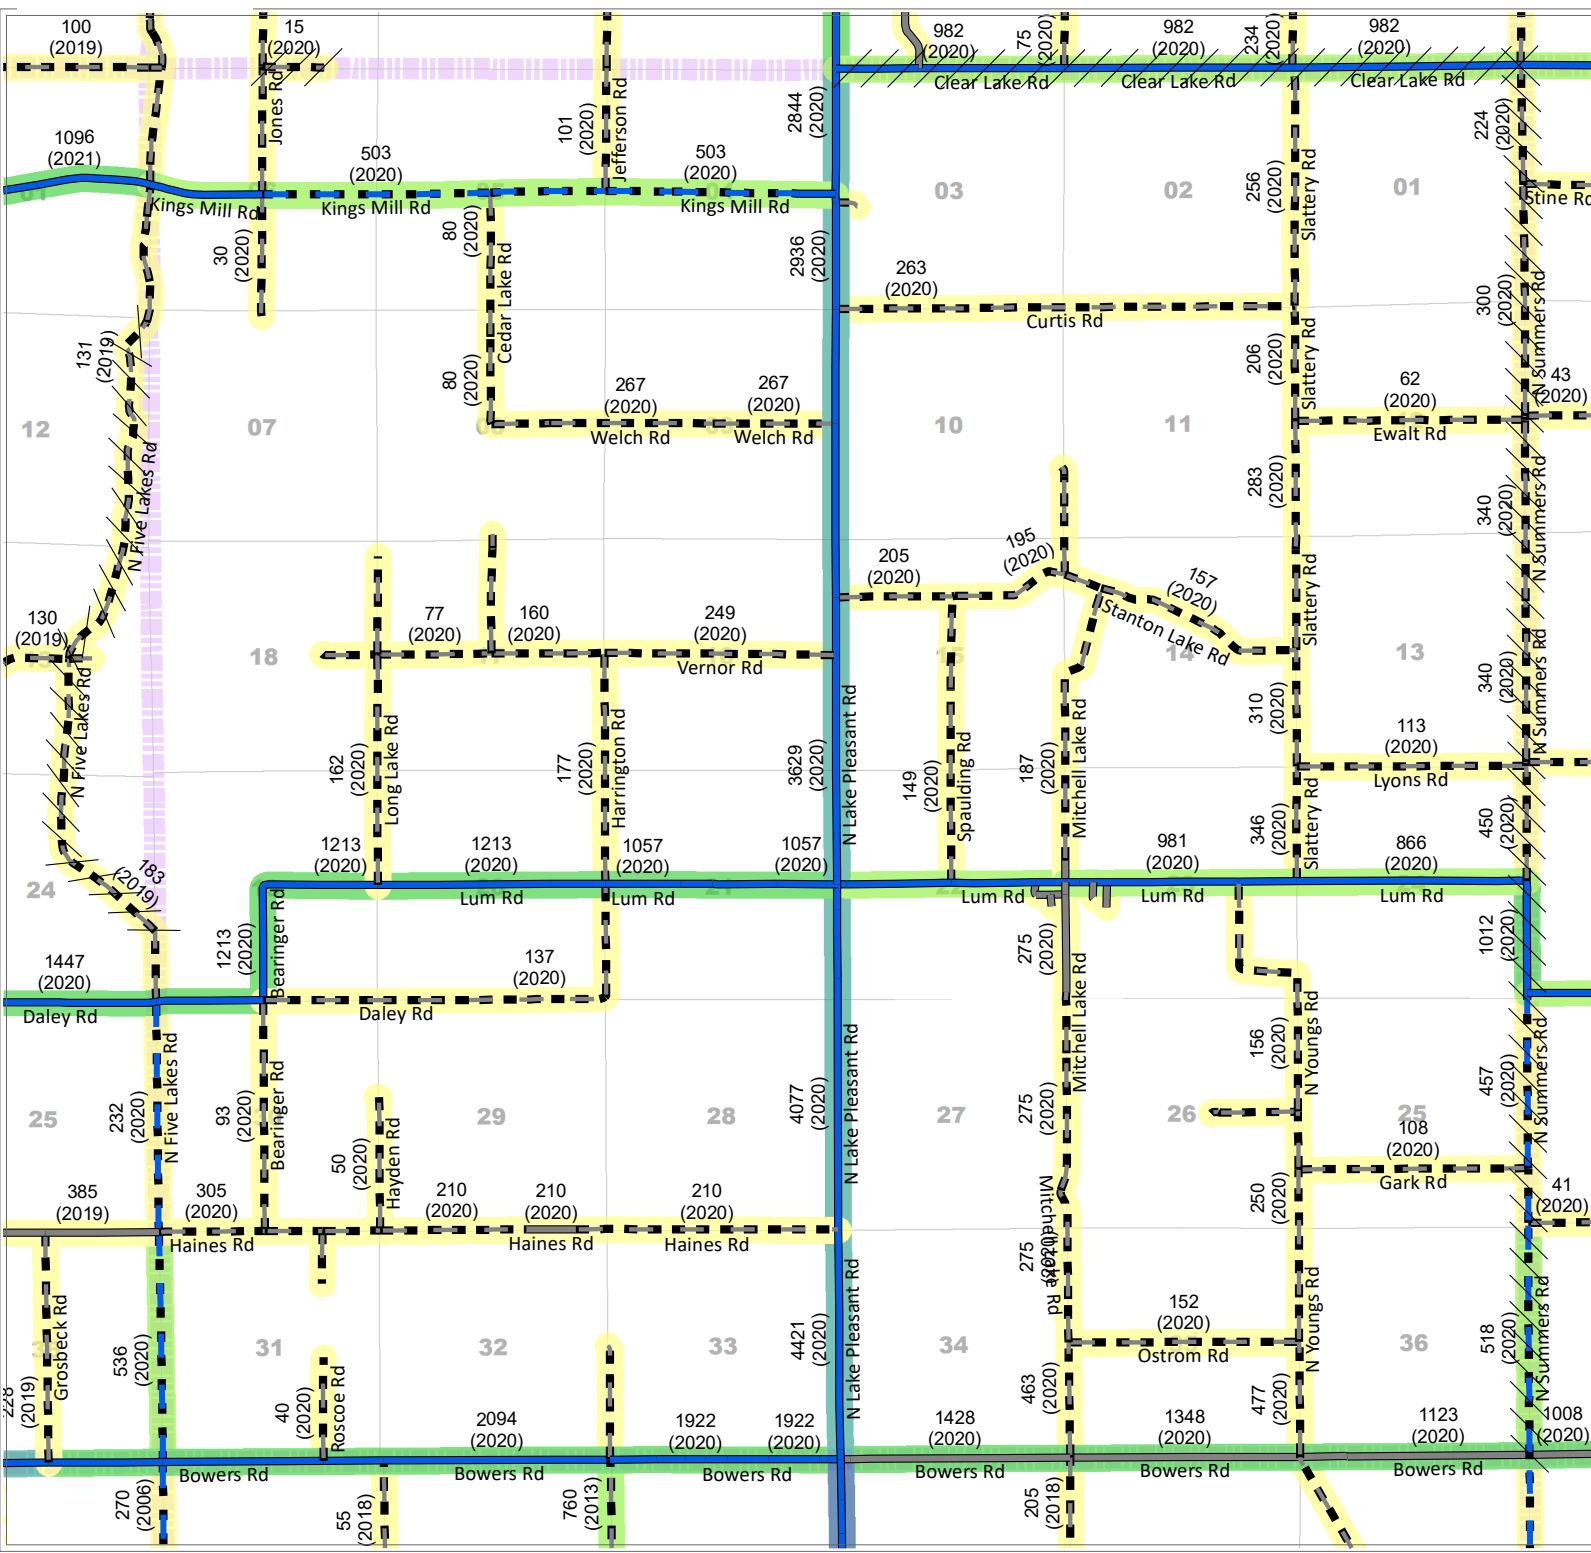

Arcadia Township

AVERAGE DAILY TRAFFIC

LAPÉER COUNTY ROAD COMMISSION
 820 DAVIS LAKE ROAD
 LAPÉER, MI 48446
 Phone: 810-664-6272
 Web: www.lcrconline.com